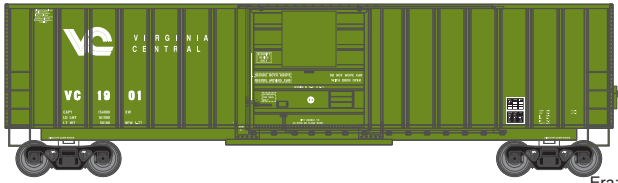

N 50' SIECO Box Car

Announced 06.25.21
Orders Due: 07.30.21
ETA: August 2022

Virginia Central

ATH22362 VC #1901 Era: 1970s+
ATH22363 VC #1929
ATH22364 VC #1949

Atlantic & Western

ATH22365 ATW #61002 Era: 1990s+
ATH22366 ATW #61007
ATH22367 ATW #61014

MODEL FEATURES:

- Scale profile brake wheels
- Photo-etched stirrup steps
- Weighted for optimum performance
- Screw mounted trucks for accurate tracking
- McHenry® knuckle couplers installed
- Fully assembled and ready for your layout
- Packed in a jewel case