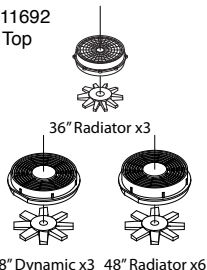

## Long/Short Hood Details

ATH11692  
Pan Top

ATH11693  
Late

ATHG63850  
"Q" Fan

ATH31002  
Early Conical

48" Dynamic x3 48" Radiator x6

48" Dynamic x4 48" Radiator x6

48" Radiator "Q" Fan x9