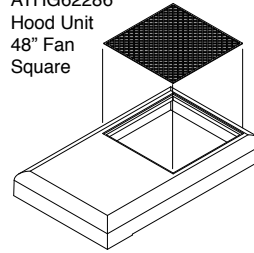

## Long Hood Details (continued)

ATHG19290  
F-unit Round

ATHG62287  
Hood Unit  
36" Fan  
Round

ATHG62333  
Hood Unit  
36" Fan  
Square

ATHG62286  
Hood Unit  
48" Fan  
Square

ATHG62288  
CPR Hood Unit  
36" Fan  
Square