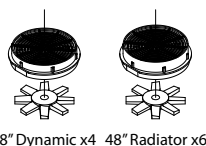

ATH11693
Late

48" Dynamic x4 48" Radiator x6