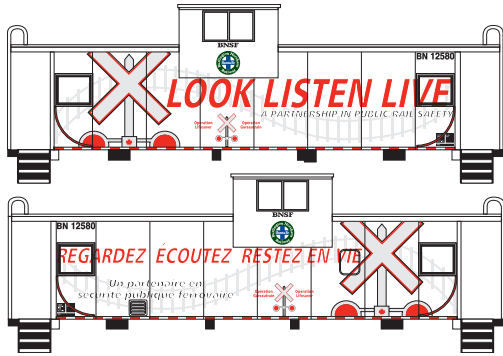

Announced: 12-15-09
Orders Due 1-15-10
 ETA: May 2010

Wide Vision Caboose

___ 75236 BNSF OLS #12580

\$19.98

___ 75237 BNSF #12366

\$19.98

___ 75238 BNSF #12548

\$19.98

___ 75239 BNSF #12562

\$19.98

___ 75240 ATSF #999762

\$19.98

___ 75241 ATSF #999756

\$19.98

___ 75242 ATSF #999769

\$19.98