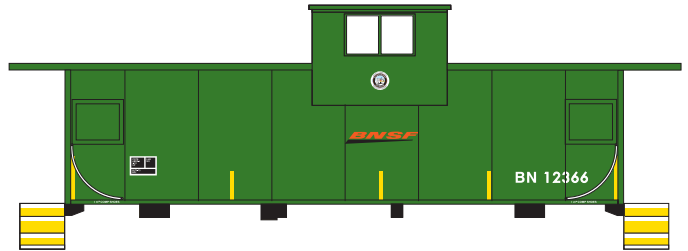

Announced: 12-15-09
Orders Due 1-15-10
 ETA: May 2010

Wide Vision Caboose

___ 75236 BNSF OLS #12580

\$19.98

___ 75237 BNSF #12366

\$19.98

___ 75238 BNSF #12548

\$19.98

___ 75239 BNSF #12562

\$19.98

___ 75240 ATSF #999762

\$19.98

___ 75241 ATSF #999756

\$19.98

___ 75242 ATSF #999769

\$19.98