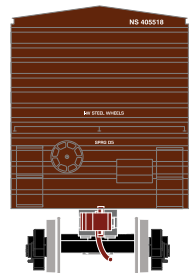

## Norfolk Southern

Era: 1980s+

RND14829  
RND14830  
RND14831

HO 50' ACF Outside Post Box Car, NS #405518  
HO 50' ACF Outside Post Box Car, NS #405529  
HO 50' ACF Outside Post Box Car, NS #405534

**\$26.98** SRP