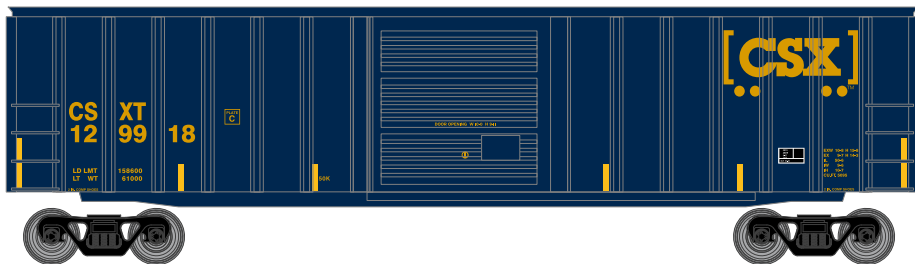

CSX

RND14823
RND14824
RND14825

HO 50' ACF Outside Post Box Car, CSX #129918
HO 50' ACF Outside Post Box Car, CSX #129928
HO 50' ACF Outside Post Box Car, CSX #129932