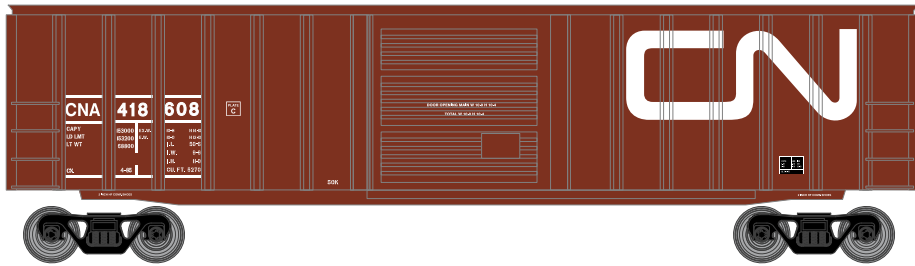

HO 50' ACF Outside Post Box Car

Announced 03.25.16
Orders Due: 04.22.16

Canadian National

ETA: January 2017

RND14820
RND14821
RND14822

HO 50' ACF Outside Post Box Car, CN #418608
HO 50' ACF Outside Post Box Car, CN #418617
HO 50' ACF Outside Post Box Car, CN #418629