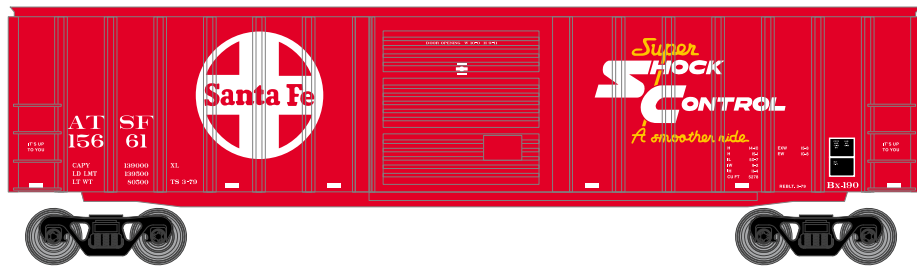

Santa Fe

RND14864
RND14865
RND14866

HO 50' ACF Outside Post Box Car, SF #15661
HO 50' ACF Outside Post Box Car, SF #15672
HO 50' ACF Outside Post Box Car, SF #15689