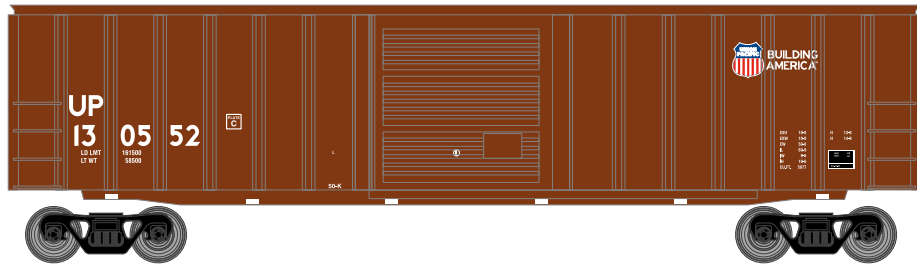

# HO 50' ACF Outside Post Box Car

Announced 03.25.16  
**Orders Due: 04.22.16**

## Union Pacific\*

ETA: January 2017

Era: 1960s

RND14832  
 RND14833  
 RND14834

HO 50' ACF Outside Post Box Car, UP #130552  
 HO 50' ACF Outside Post Box Car, UP #130561  
 HO 50' ACF Outside Post Box Car, UP #130573