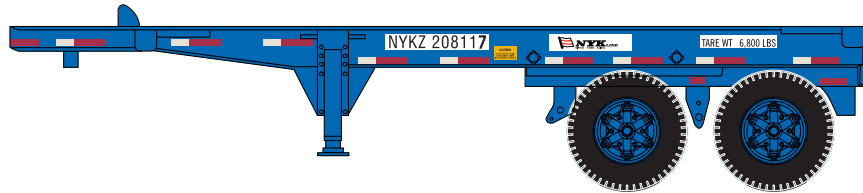

Announced: 3-24-09
Orders Due: 4-17-09
 ETA: October 2009

20' Chassis (2 pack)

Era: Right Now!

- Two chassis numbers, different from any previously offered
- All new tooling
- Razor-sharp printing and painting
- Fully assembled
- Contemporary paint schemes, operating right now

___ 27916 COSCO (2 pack)

\$19.98

___ 27919 TRAC Leasing (2 pack)

\$19.98

___ 27917 Flexivan (2 pack)

\$19.98

___ 27920 NOL (2 pack)

\$19.98