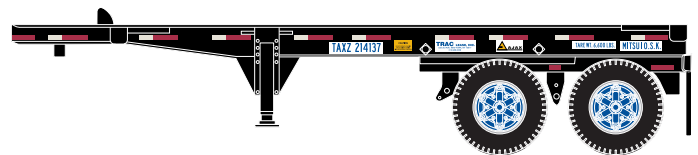

Announced: 3-24-09
Orders Due: 4-17-09
 ETA: October 2009

20' Chassis (2 pack)

Era: Right Now!

- Two chassis numbers, different from any previously offered
- All new tooling
- Razor-sharp printing and painting
- Fully assembled
- Contemporary paint schemes, operating right now

___ 27916 COSCO (2 pack)

\$19.98

___ 27919 TRAC Leasing (2 pack)

\$19.98

___ 27917 Flexivan (2 pack)

\$19.98

___ 27920 NOL (2 pack)

\$19.98