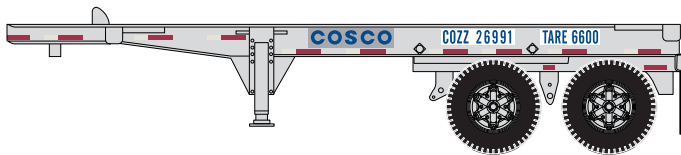

Announced: 3-24-09
Orders Due: 4-17-09
 ETA: October 2009

20' Chassis (2 pack)

Era: Right Now!

- Two chassis numbers, different from any previously offered
- All new tooling
- Razor-sharp printing and painting
- Fully assembled
- Contemporary paint schemes, operating right now

___ 27916 COSCO (2 pack)

\$19.98

___ 27919 TRAC Leasing (2 pack)

\$19.98

___ 27917 Flexivan (2 pack)

\$19.98

___ 27920 NOL (2 pack)

\$19.98