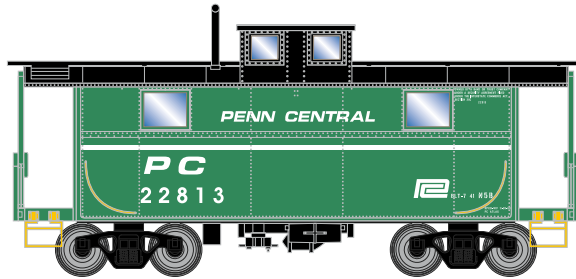

HO Eastern Caboose

Announced 8.24.18
Orders Due: 9.28.18

ETA: July 2019

Penn Central

RND74254 HO RTR Eastern 2 Window Caboose, PC #22813

RND74281 HO RTR Eastern 2-Window Caboose, PC #19197
RND74282 HO RTR Eastern 2-Window Caboose, PC #19203