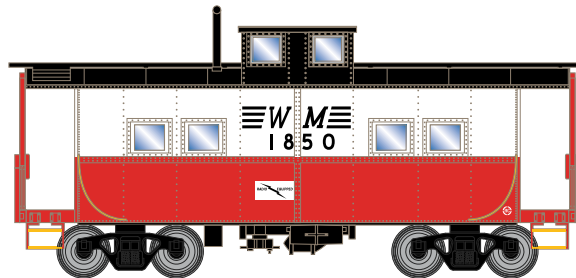

$29.98_{SRP}

Visit Your Local Retailer | Visit www.athearn.com | Call 1.800.338.4639