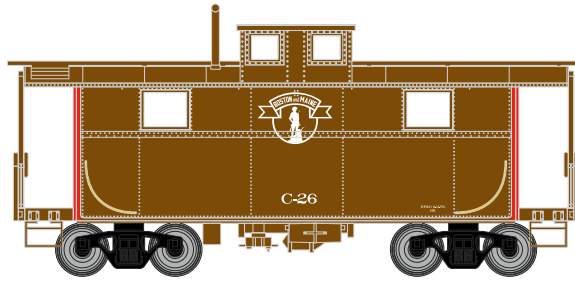

HO Eastern Caboose

Announced 8.24.18
Orders Due: 9.28.18

ETA: July 2019

Chessie

RND74275 HO RTR Eastern 2-Window Caboose, Chessie/C&O #3664

RND74252 HO RTR Eastern 2 Window Caboose, Chessie/C&O#90241
RND74276 HO RTR Eastern 2-Window Caboose, Chessie/C&O #3681

Pennsylvania

RND74253 HO RTR Eastern 2 Window Caboose, PRR #477144
RND74273 HO RTR Eastern 2 Window Caboose, PRR #476998
RND74274 HO RTR Eastern 2 Window Caboose, PRR #477714

\$29.98^{SRP}

Visit Your Local Retailer | Visit www.athearn.com | Call 1.800.338.4639

HO Eastern Caboose

Boston and Maine

Announced 8.24.18
Orders Due: 9.28.18

ETA: July 2019

RND74259
RND74260

HO RTR Eastern 2 Window Caboose, B&M #C-26
HO RTR Eastern 2 Window Caboose, B&M #C-34

All Road Names

PROTOTYPE AND BACKGROUND INFO:

Perhaps one of the most recognizable icons of American railroading, the caboose completed the train. Caboose provide shelter for crew at the end of a train, who were long required for switching and shunting, and to keep a lookout for load shifting, damage to equipment and cargo, and overheating axles.