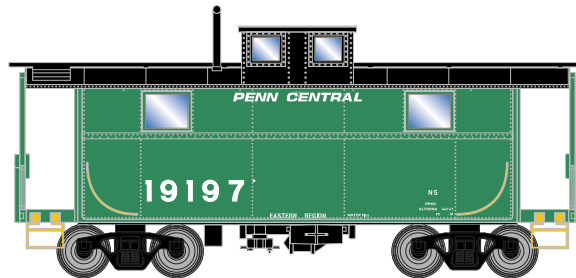

HO Eastern Caboose

Announced 8.24.18
Orders Due: 9.28.18

ETA: July 2019

Penn Central

RND74254 HO RTR Eastern 2 Window Caboose, PC #22813

RND74281 HO RTR Eastern 2-Window Caboose, PC #19197
RND74282 HO RTR Eastern 2-Window Caboose, PC #19203