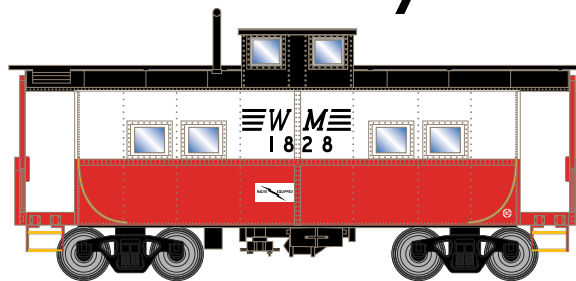

Western Maryland

RND74347 HO RTR Eastern 4-Window Caboose, WM #1828
RND74348 HO RTR Eastern 4-Window Caboose, WM #1850