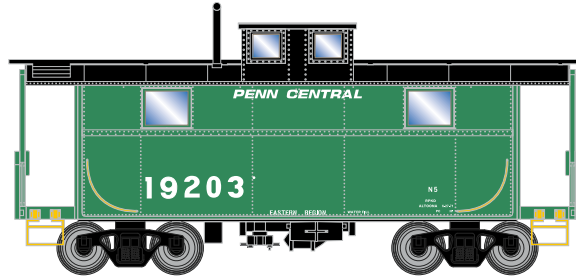

HO Eastern Caboose

Announced 8.24.18
Orders Due: 9.28.18

ETA: July 2019

Penn Central

RND74254 HO RTR Eastern 2 Window Caboose, PC #22813

RND74281 HO RTR Eastern 2-Window Caboose, PC #19197
RND74282 HO RTR Eastern 2-Window Caboose, PC #19203