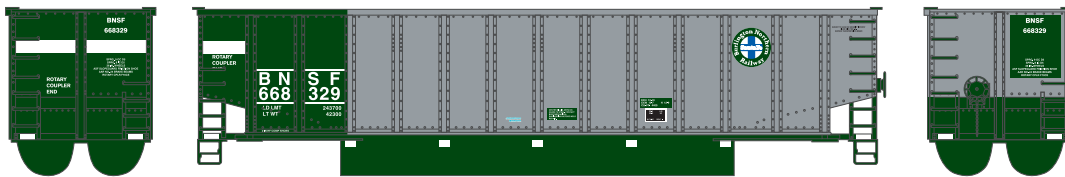

Coalporter 5-pack

- ___ 11674 BNSF New Logo #1 (5 pack) \$84.98
- ___ 11675 BNSF New Logo #2 (5 pack) \$84.98
- ___ 11676 BNSF New Logo #3 (5 pack) \$84.98

- ___ 11677 BNSF Green #1 (5 pack) \$84.98
- ___ 11678 BNSF Green #2 (5 pack) \$84.98
- ___ 11679 BNSF Green #3 (5 pack) \$84.98

- ___ 11680 CSX Silver #1 (5 pack) \$84.98
- ___ 11681 CSX Silver #2 (5 pack) \$84.98
- ___ 11682 CSX Silver #3 (5 pack) \$84.98

- ___ 11683 UP/CMO #1 (5 pack) \$84.98*
- ___ 11684 UP/CMO #2 (5 pack) \$84.98*
- ___ 11685 UP/CMO #3 (5 pack) \$84.98*

Era: 1990s to now

- Fully assembled and ready to operate
- McHenry® N scale knuckle couplers
- Removable cast coal load in each car
- Razor-sharp printing and painting
- Screw mounted trucks for enhanced performance
- Five different road numbers in each 5-pack