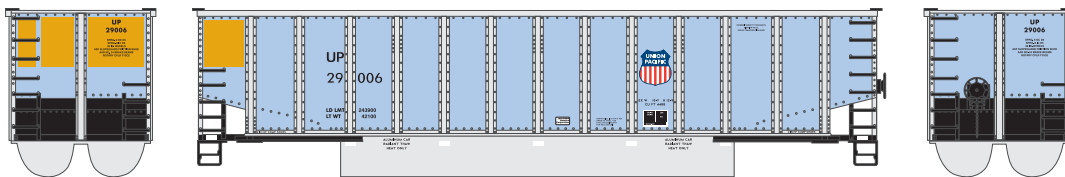

Coalporter 5-pack

- ___ 11674 BNSF New Logo #1 (5 pack) \$84.98
- ___ 11675 BNSF New Logo #2 (5 pack) \$84.98
- ___ 11676 BNSF New Logo #3 (5 pack) \$84.98

- ___ 11677 BNSF Green #1 (5 pack) \$84.98
- ___ 11678 BNSF Green #2 (5 pack) \$84.98
- ___ 11679 BNSF Green #3 (5 pack) \$84.98

- ___ 11680 CSX Silver #1 (5 pack) \$84.98
- ___ 11681 CSX Silver #2 (5 pack) \$84.98
- ___ 11682 CSX Silver #3 (5 pack) \$84.98

- ___ 11683 UP/CMO #1 (5 pack) \$84.98*
- ___ 11684 UP/CMO #2 (5 pack) \$84.98*
- ___ 11685 UP/CMO #3 (5 pack) \$84.98*

Era: 1990s to now

- Fully assembled and ready to operate
- McHenry® N scale knuckle couplers
- Removable cast coal load in each car
- Razor-sharp printing and painting
- Screw mounted trucks for enhanced performance
- Five different road numbers in each 5-pack