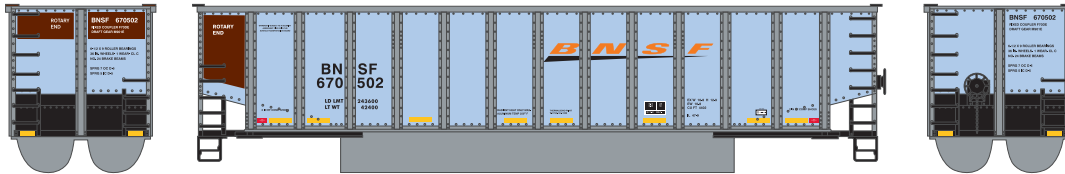

Coalporter 5-pack

- ___ 11674 BNSF New Logo #1 (5 pack) \$84.98
- ___ 11675 BNSF New Logo #2 (5 pack) \$84.98
- ___ 11676 BNSF New Logo #3 (5 pack) \$84.98

- ___ 11677 BNSF Green #1 (5 pack) \$84.98
- ___ 11678 BNSF Green #2 (5 pack) \$84.98
- ___ 11679 BNSF Green #3 (5 pack) \$84.98

- ___ 11680 CSX Silver #1 (5 pack) \$84.98
- ___ 11681 CSX Silver #2 (5 pack) \$84.98
- ___ 11682 CSX Silver #3 (5 pack) \$84.98

- ___ 11683 UP/CMO #1 (5 pack) \$84.98*
- ___ 11684 UP/CMO #2 (5 pack) \$84.98*
- ___ 11685 UP/CMO #3 (5 pack) \$84.98*

Era: 1990s to now

- Fully assembled and ready to operate
- McHenry® N scale knuckle couplers
- Removable cast coal load in each car
- Razor-sharp printing and painting
- Screw mounted trucks for enhanced performance
- Five different road numbers in each 5-pack