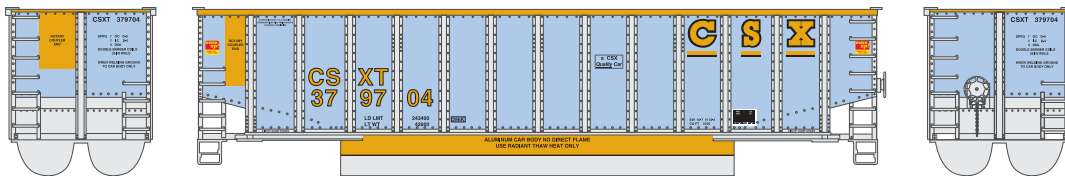

Coalporter 5-pack

- ___ 11674 BNSF New Logo #1 (5 pack) \$84.98
- ___ 11675 BNSF New Logo #2 (5 pack) \$84.98
- ___ 11676 BNSF New Logo #3 (5 pack) \$84.98

- ___ 11677 BNSF Green #1 (5 pack) \$84.98
- ___ 11678 BNSF Green #2 (5 pack) \$84.98
- ___ 11679 BNSF Green #3 (5 pack) \$84.98

Era: 1990s to now

- Fully assembled and ready to operate
- McHenry® N scale knuckle couplers
- Removable cast coal load in each car
- Razor-sharp printing and painting
- Screw mounted trucks for enhanced performance
- Five different road numbers in each 5-pack