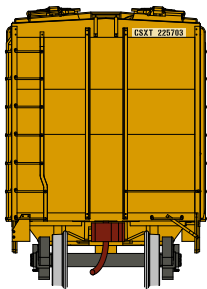

Chicago and North Western*

Era: 1966+

ATH12275 N PS-2 2600 Covered Hopper, C&NW #96457
 ATH12276 N PS-2 2600 Covered Hopper, C&NW #96473
 ATH12277 N PS-2 2600 Covered Hopper, C&NW #96502

CSX Transportation

Era: 2000s+

#Ready2Rust
 ATH12278 N PS-2 2600 Covered Hopper, Ex-C&O - CSX #225907
 ATH12279 N PS-2 2600 Covered Hopper, Ex-C&O - CSX #225916
 ATH12280 N PS-2 2600 Covered Hopper, Ex-C&O - CSX #225933

Era: 2010s+