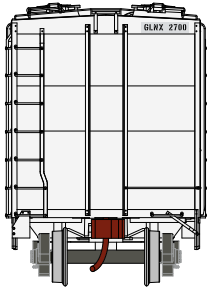

Visit Your Local Retailer | Visit www.athearn.com | Call 1.800.338.4639

* Union Pacific Licensed Product

N PS-2 2600 Covered Hopper

Announced 02.26.16
Orders Due: 03.25.16

ETA: December 2016

GLNX Corp.

Era: 2010s+

ATH12284 N PS-2 2600 Covered Hopper, GLNX #2700
 ATH12285 N PS-2 2600 Covered Hopper, GLNX #2705
 ATH12286 N PS-2 2600 Covered Hopper, GLNX #2711

Seaboard System

Era: 1980s+

ATH12287 N PS-2 2600 Covered Hopper, SBD #220004
 ATH12288 N PS-2 2600 Covered Hopper, SBD #220032
 ATH12289 N PS-2 2600 Covered Hopper, SBD #220071