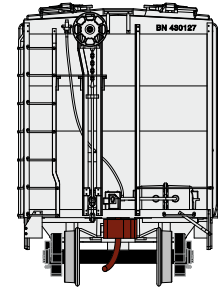

N PS-2 2600 Covered Hopper

Announced 02.26.16
Orders Due: 03.25.16

ETA: December 2016

Burlington Northern

Era: 1990s+

ATH12272 N PS-2 2600 Covered Hopper, BN #430127
ATH12273 N PS-2 2600 Covered Hopper, BN #430161
ATH12274 N PS-2 2600 Covered Hopper, BN #430210