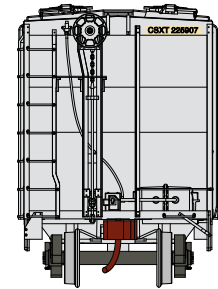

Chicago and North Western*

Era: 1966+

ATH12275 N PS-2 2600 Covered Hopper, C&NW #96457
 ATH12276 N PS-2 2600 Covered Hopper, C&NW #96473
 ATH12277 N PS-2 2600 Covered Hopper, C&NW #96502

CSX Transportation