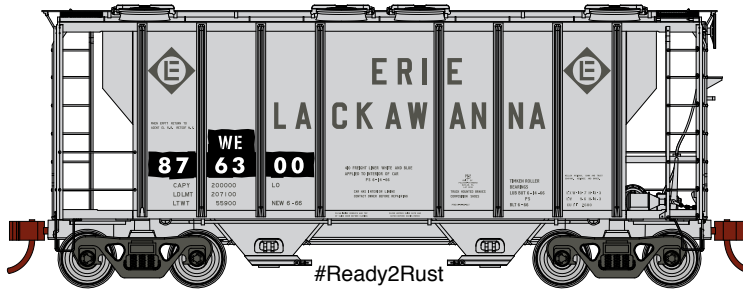

Wheeling & Lake Erie

Era: 2010s+

ATH12290 N PS-2 2600 Covered Hopper, W&LE #876300
ATH12291 N PS-2 2600 Covered Hopper, W&LE #876301
ATH12292 N PS-2 2600 Covered Hopper, W&LE #876309

All Road Names

MODEL FEATURES:

- Fully assembled and ready for your layout
- Etched metal roofwalks
- Flush-roof version
- CSX ex Chessie fades and patches per prototype
- Factory installed wire roofwalk grab irons

- Prototype specific details including flush or overhang roof and round or trough hatches

- Weighted for optimum performance
- McHenry knuckle spring couplers installed
- Minimum radius: 9 3/4"

$24.98 SRP

Visit Your Local Retailer | Visit www.athearn.com | Call 1.800.338.4639