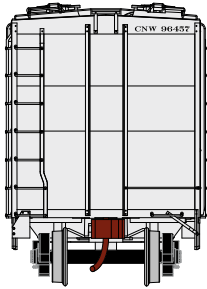

Chicago and North Western*

Era: 1966+

ATH12275 N PS-2 2600 Covered Hopper, C&NW #96457
ATH12276 N PS-2 2600 Covered Hopper, C&NW #96473
ATH12277 N PS-2 2600 Covered Hopper, C&NW #96502