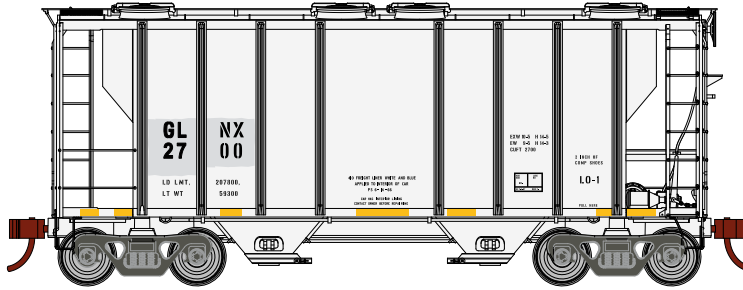

Visit Your Local Retailer | Visit www.athearn.com | Call 1.800.338.4639

* Union Pacific Licensed Product

N PS-2 2600 Covered Hopper

Announced 02.26.16
Orders Due: 03.25.16

ETA: December 2016

GLNX Corp.

Era: 2010s+