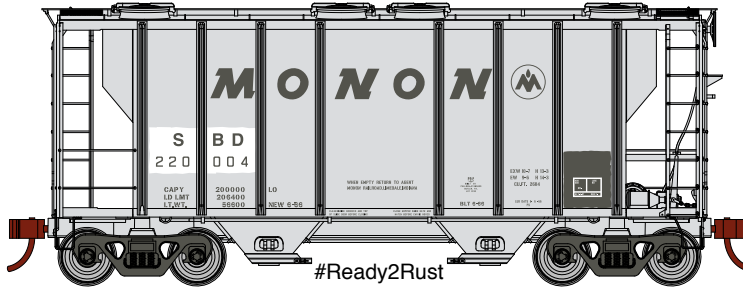

Seaboard System

Era: 1980s+

ATH12287 N PS-2 2600 Covered Hopper, SBD #220004
ATH12288 N PS-2 2600 Covered Hopper, SBD #220032
ATH12289 N PS-2 2600 Covered Hopper, SBD #220071