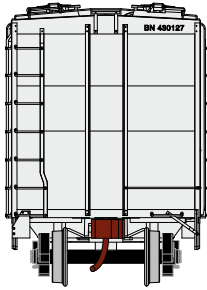

N PS-2 2600 Covered Hopper

Announced 02.26.16
Orders Due: 03.25.16

ETA: December 2016

Burlington Northern

Era: 1990s+

ATH12272 N PS-2 2600 Covered Hopper, BN #430127
 ATH12273 N PS-2 2600 Covered Hopper, BN #430161
 ATH12274 N PS-2 2600 Covered Hopper, BN #430210