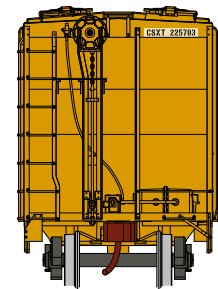

Era: 2000s+

#Ready2Rust
ATH12278 N PS-2 2600 Covered Hopper, Ex-C&O - CSX #225907
ATH12279 N PS-2 2600 Covered Hopper, Ex-C&O - CSX #225916
ATH12280 N PS-2 2600 Covered Hopper, Ex-C&O - CSX #225933