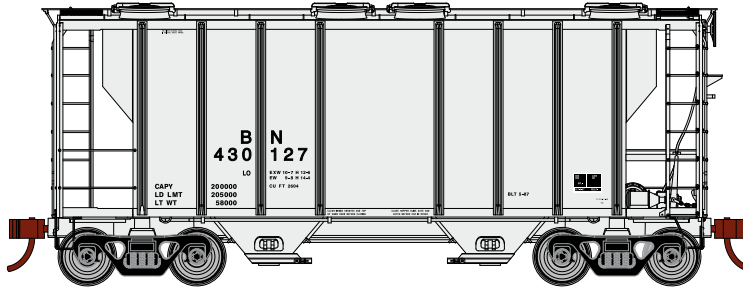

N PS-2 2600 Covered Hopper

Announced 02.26.16
Orders Due: 03.25.16

ETA: December 2016

Burlington Northern

Era: 1990s+

ATH12272 N PS-2 2600 Covered Hopper, BN #430127
 ATH12273 N PS-2 2600 Covered Hopper, BN #430161
 ATH12274 N PS-2 2600 Covered Hopper, BN #430210

Chicago and North Western*

Era: 1966+

ATH12275 N PS-2 2600 Covered Hopper, C&NW #96457
 ATH12276 N PS-2 2600 Covered Hopper, C&NW #96473
 ATH12277 N PS-2 2600 Covered Hopper, C&NW #96502

CSX Transportation