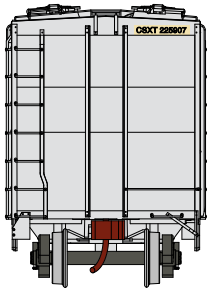

CSX Transportation