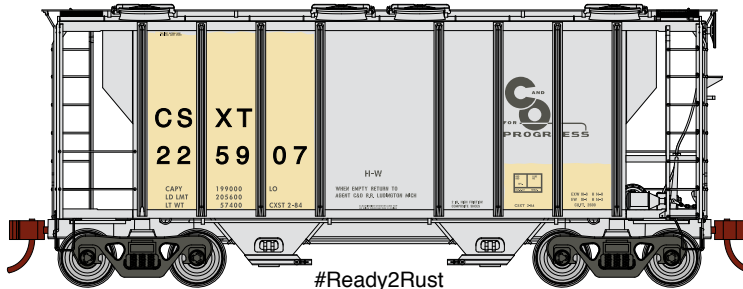

N PS-2 2600 Covered Hopper

Announced 02.26.16
Orders Due: 03.25.16

ETA: December 2016

Burlington Northern

Era: 1990s+

ATH12272 N PS-2 2600 Covered Hopper, BN #430127
 ATH12273 N PS-2 2600 Covered Hopper, BN #430161
 ATH12274 N PS-2 2600 Covered Hopper, BN #430210

Chicago and North Western*

Era: 1966+

ATH12275 N PS-2 2600 Covered Hopper, C&NW #96457
 ATH12276 N PS-2 2600 Covered Hopper, C&NW #96473
 ATH12277 N PS-2 2600 Covered Hopper, C&NW #96502

CSX Transportation