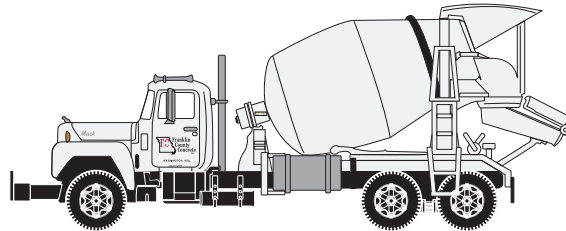

Announced: 12-16-08
Orders Due: 12-16-08
ETA: June 2009

Mack "R" Mixer

___ 93106 A1 Ready Mix \$24.98

___ 93107 Arrowhead \$24.98

___ 93108 Franklin County \$24.98

___ 93109 West Georgia Industries \$24.98