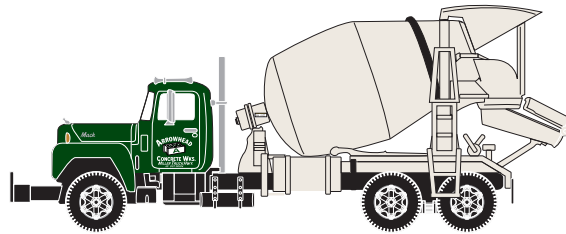

Announced: 12-16-08
Orders Due: 12-16-08
ETA: June 2009

Mack "R" Mixer

___ 93106 A1 Ready Mix \$24.98

___ 93107 Arrowhead \$24.98

___ 93108 Franklin County \$24.98

___ 93109 West Georgia Industries \$24.98