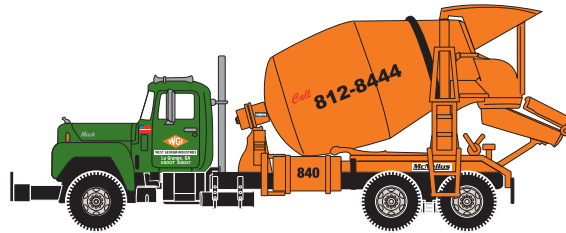

Announced: 12-16-08
Orders Due: 12-16-08
ETA: June 2009

Mack "R" Mixer

___ 93106 A1 Ready Mix \$24.98

___ 93107 Arrowhead \$24.98

___ 93108 Franklin County \$24.98

___ 93109 West Georgia Industries \$24.98

___ 93110 Westside \$24.98

Mack and Mack Bulldog Logo are registered Trademarks of Mack Trucks, Inc.© Copyright 1996-2004 Mack Trucks, Inc. All rights reserved.

ERA: 1966 to present
• Rubber tires
• Cab interior