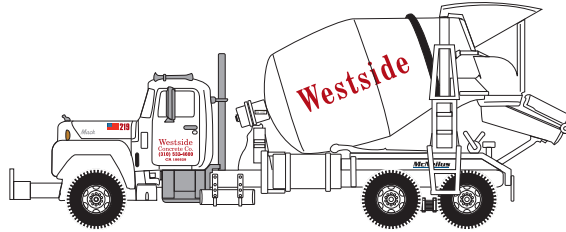

Announced: 12-16-08
Orders Due: 12-16-08
ETA: June 2009

Mack "R" Mixer

___ 93106 A1 Ready Mix \$24.98

___ 93107 Arrowhead \$24.98

___ 93108 Franklin County \$24.98

___ 93109 West Georgia Industries \$24.98

___ 93110 Westside \$24.98

Mack and Mack Bulldog Logo are registered Trademarks of Mack Trucks, Inc.© Copyright 1996-2004 Mack Trucks, Inc. All rights reserved.

ERA: 1966 to present
• Rubber tires
• Cab interior