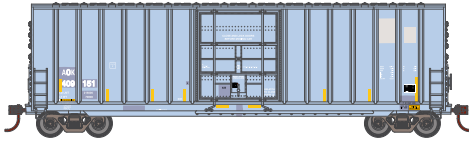

HO 50' Ext-Post Hi-Cube PD Box

Announced 12.27.19
Orders Due: 01.24.20

ETA: December 2020

Arkansas-Oklahoma Railroad

Era: 2005+

- RND1059 HO 50' Ext Post High Cube Plug Door Box, AOK #409151
- RND1474 HO 50' Ext Post High Cube Plug Door Box, AOK #409157
- RND1496 HO 50' Ext Post High Cube Plug Door Box, AOK #409181
- RND1497 HO 50' Ext Post High Cube Plug Door Box, AOK #409247