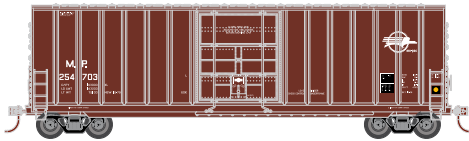

Missouri Pacific*

Era: Late 1970s+

- RND1543 HO 50' Ext Post High Cube Plug Door Box, MP #254703
- RND1544 HO 50' Ext Post High Cube Plug Door Box, MP #254712
- RND1545 HO 50' Ext Post High Cube Plug Door Box, MP #254792
- RND1546 HO 50' Ext Post High Cube Plug Door Box, MP #254798