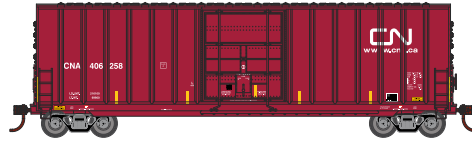

Canadian National

Era: 2010s+

- RND1498 HO 50' Ext Post High Cube Plug Door Box, CNA #406258
- RND1505 HO 50' Ext Post High Cube Plug Door Box, CNA #406262
- RND1533 HO 50' Ext Post High Cube Plug Door Box, CNA #409140
- RND1534 HO 50' Ext Post High Cube Plug Door Box, CNA #409166