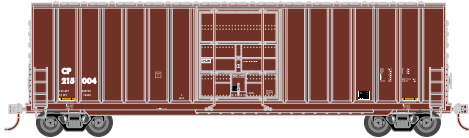

Canadian Pacific

Era: 1990s+

- RND1535 HO 50' Ext Post High Cube Plug Door Box, CP #215004
- RND1536 HO 50' Ext Post High Cube Plug Door Box, CP #215030
- RND1537 HO 50' Ext Post High Cube Plug Door Box, CP #215156
- RND1538 HO 50' Ext Post High Cube Plug Door Box, CP #215169