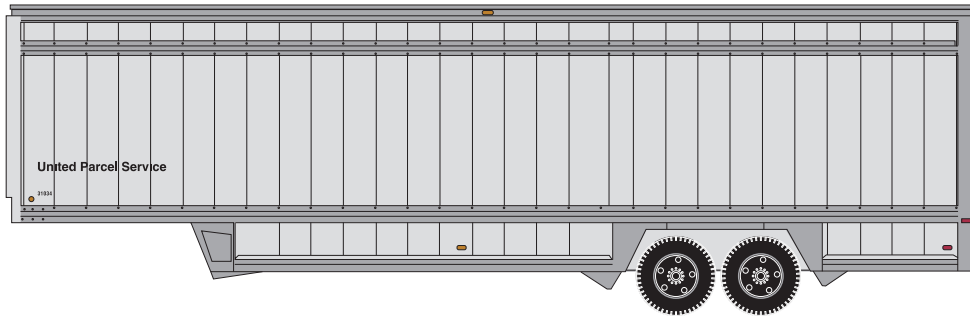

HO UPS 40' Drop Sill Parcel Trailer

Announced: 06.27.14
Orders Due: 07.25.14

ETA: February 2015

ATH29409	#31034
ATH29410	#32200
ATH29411	#34948
ATH29412	#35002
ATH29413	#37994
ATH29414	#708601

ATH29433	#708613
ATH29434	#708656
ATH29435	#708749
ATH29436	#708794
ATH29437	#708867
ATH29438	#708942

MODEL FEATURES

- Distinctive drop frame design
- Fully assembled and ready for your layout
- Razor sharp painting and printing
- Rubber tires

\$24.98

Official
Licensed
Product

2014 United Parcel Service of America, Inc.
UPS, the UPS brandmark, and the color brown are
trademarks of United Parcel Service of America,
Inc. Used under license. All rights reserved.