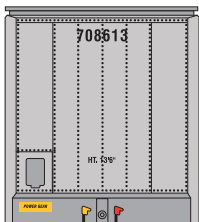

HO UPS 40' Drop Sill Parcel Trailer

Announced: 06.27.14
Orders Due: 07.25.14

ETA: February 2015

ATH29409	#31034
ATH29410	#32200
ATH29411	#34948
ATH29412	#35002
ATH29413	#37994
ATH29414	#708601

ATH29433	#708613
ATH29434	#708656
ATH29435	#708749
ATH29436	#708794
ATH29437	#708867
ATH29438	#708942