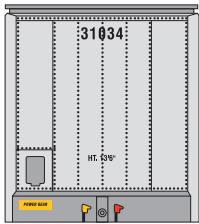

HO UPS 40' Drop Sill Parcel Trailer

Announced: 06.27.14
Orders Due: 07.25.14

ETA: February 2015

ATH29409	#31034
ATH29410	#32200
ATH29411	#34948
ATH29412	#35002
ATH29413	#37994
ATH29414	#708601

ATH29433	#708613
ATH29434	#708656
ATH29435	#708749
ATH29436	#708794
ATH29437	#708867
ATH29438	#708942