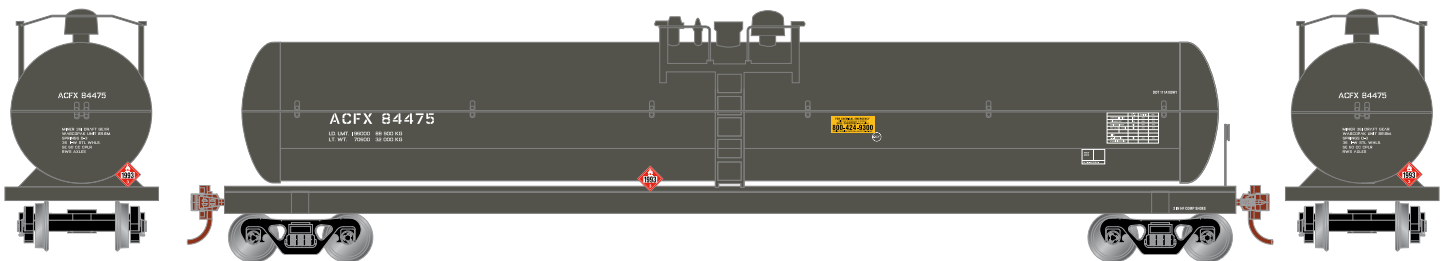

American Car and Foundry Leasing

ATH76160	HO RTR 62' Tank, ACFX #84475
ATH76161	HO RTR 62' Tank, ACFX #84477
ATH76162	HO RTR 62' Tank, ACFX #84480

$29.98

Visit Your Local Retailer | Visit www.athearn.com | Call 1.800.338.4639