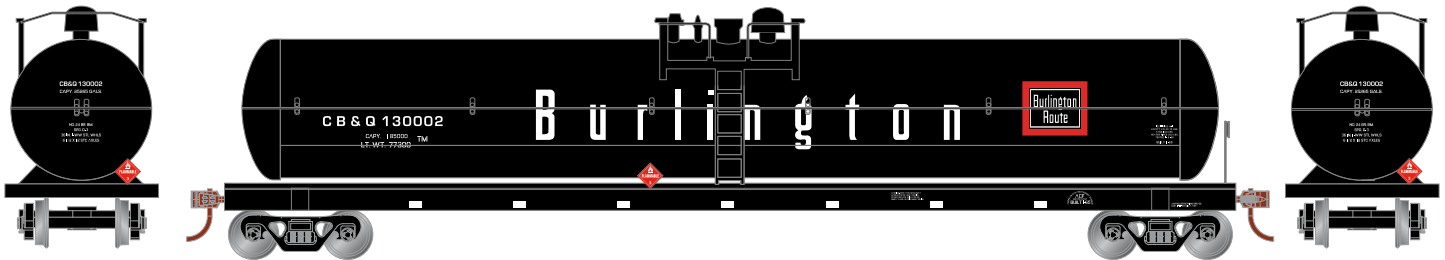

Chicago, Burlington & Quincy

ATH76166	HO RTR 62' Tank, CB&Q #130002
ATH76167	HO RTR 62' Tank, CB&Q #130005
ATH76168	HO RTR 62' Tank, CB&Q #130010