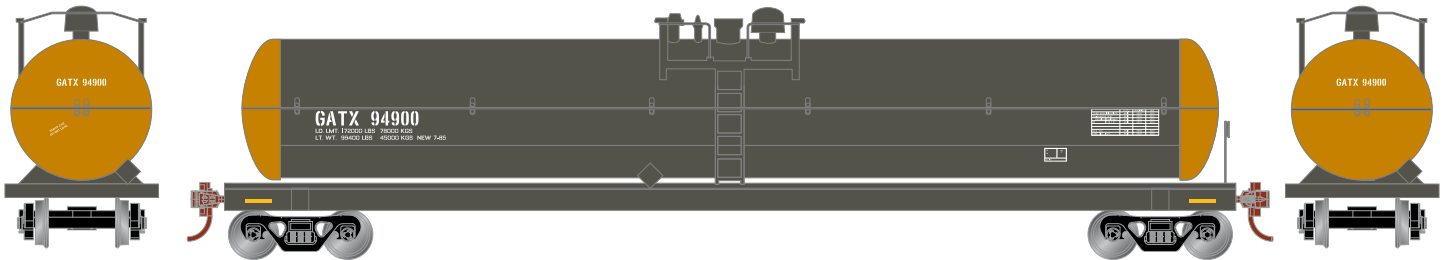

# HO 62' Tank Car BNSF Railway

Announced 08.28.15  
Orders Due: 09.25.15

ETA: July 2016

ATH76154	HO RTR 62' Tank, BNSF Railway #880295
ATH76155	HO RTR 62' Tank, BNSF Railway #880327
ATH76156	HO RTR 62' Tank, BNSF Railway #880350

## General American Transportation

ATH76157	HO RTR 62' Tank, GATX #94900
ATH76158	HO RTR 62' Tank, GATX #94904
ATH76159	HO RTR 62' Tank, GATX #94906

### MODEL FEATURES:

- Decorated models fully-assembled and ready to run out of the box
- Highly-detailed, injection-molded body
- Separately applied wire grab irons
- Machined metal wheels
- Weighted for trouble free operation
- Wheels with RP25 contours operate on Code 55, 70, 75, 80, 83, and 100 rail
- Body mounted McHenry operating scale knuckle couplers
- Window packaging for easy viewing plus interior plastic blister safely holds the model for convenient storage
- Replacement parts available
- Minimum radius: 18"