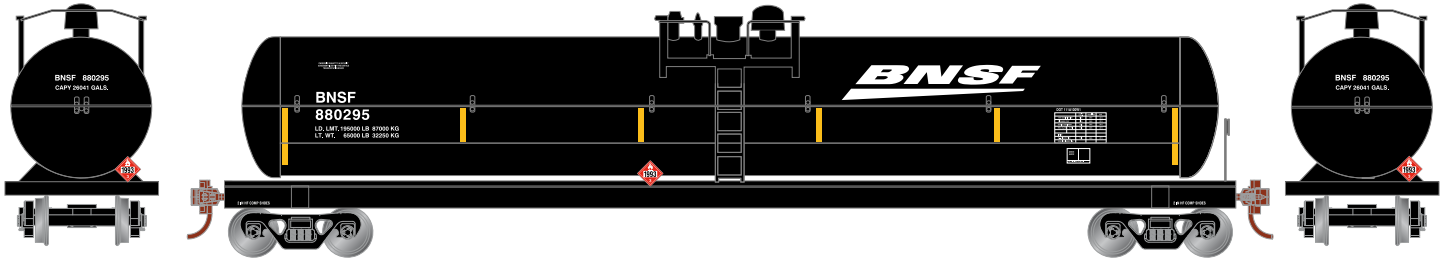

# HO 62' Tank Car BNSF Railway

Announced 08.28.15  
Orders Due: 09.25.15

ETA: July 2016

ATH76154	HO RTR 62' Tank, BNSF Railway #880295
ATH76155	HO RTR 62' Tank, BNSF Railway #880327
ATH76156	HO RTR 62' Tank, BNSF Railway #880350

## General American Transportation

ATH76157	HO RTR 62' Tank, GATX #94900
ATH76158	HO RTR 62' Tank, GATX #94904
ATH76159	HO RTR 62' Tank, GATX #94906