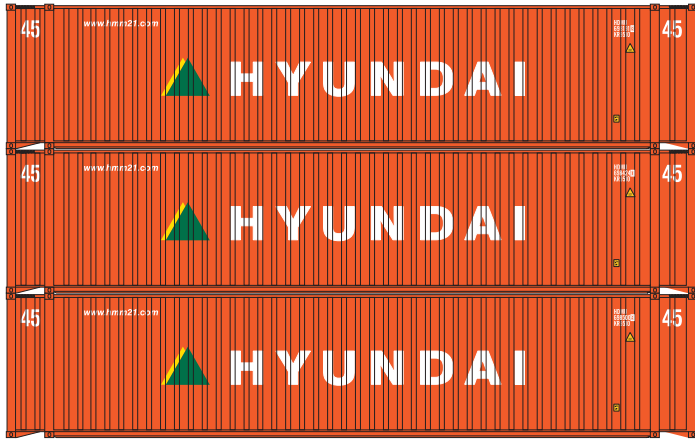

# 45' Container

\_\_\_ 28860 Hyundai (3 pack) RERUN \$32.98

\_\_\_ 28873 Gateway (3 pack) \$32.98

\_\_\_ 28861 K-Line (3 pack) RERUN \$32.98

\_\_\_ 28874 P&O/NedLloyd (3 pack) \$32.98

\_\_\_ 28872 APL (3 pack) \$32.98

\_\_\_ 28875 Seacastle (3 pack) \$32.98

- Era – mid 1980s to present
- Each container individually numbered
- Easily stackable

Athearn Trains • 2883 East Spring Street • Suite 100 • Long Beach, CA • 90806  
 310-763-7140 • fax 562-427-0536 • www.athearn.com