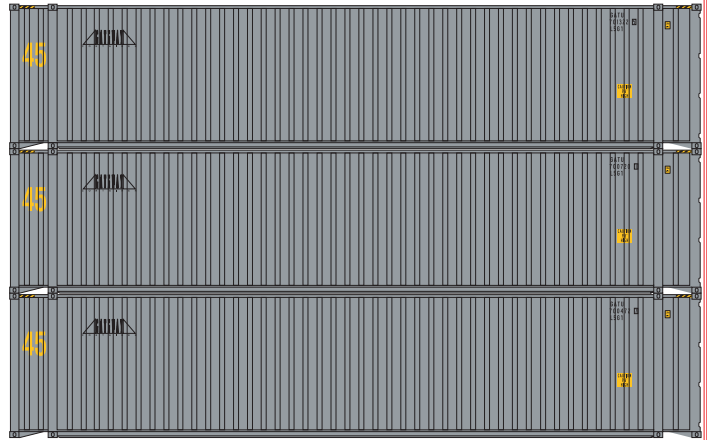

# 45' Container

\_\_\_ 28860 Hyundai (3 pack) RERUN \$32.98

\_\_\_ 28873 Gateway (3 pack) \$32.98

\_\_\_ 28861 K-Line (3 pack) RERUN \$32.98

\_\_\_ 28874 P&O/NedLloyd (3 pack) \$32.98

\_\_\_ 28872 APL (3 pack) \$32.98

\_\_\_ 28875 Seacastle (3 pack) \$32.98

- Era – mid 1980s to present
- Each container individually numbered
- Easily stackable

Athearn Trains • 2883 East Spring Street • Suite 100 • Long Beach, CA • 90806  
 310-763-7140 • fax 562-427-0536 • www.athearn.com