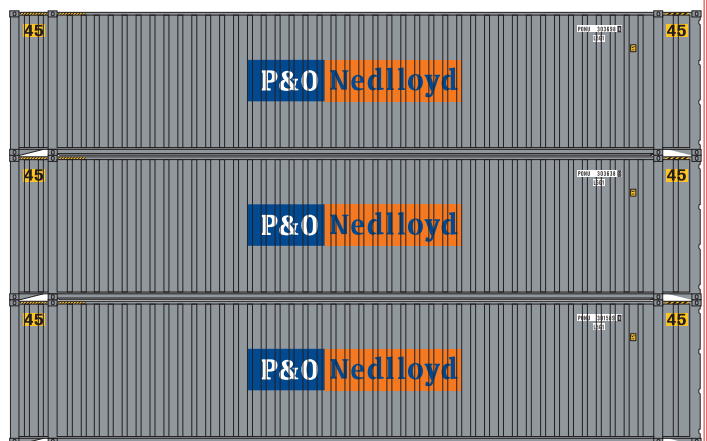

# 45' Container

\_\_\_ 28860 Hyundai (3 pack) RERUN \$32.98

\_\_\_ 28873 Gateway (3 pack) \$32.98

\_\_\_ 28861 K-Line (3 pack) RERUN \$32.98

\_\_\_ 28874 P&O/NedLloyd (3 pack) \$32.98

\_\_\_ 28872 APL (3 pack) \$32.98

\_\_\_ 28875 Seacastle (3 pack) \$32.98

- Era – mid 1980s to present
- Each container individually numbered
- Easily stackable

Athearn Trains • 2883 East Spring Street • Suite 100 • Long Beach, CA • 90806  
 310-763-7140 • fax 562-427-0536 • www.athearn.com