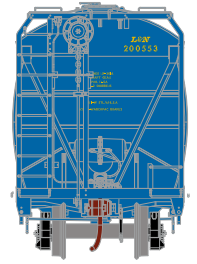

ATH6950
ATH6951
ATH6952
ATH6953

N ACF 4600 3-Bay Centerflow Hopper, L&N #200553
N ACF 4600 3-Bay Centerflow Hopper, L&N #200561
N ACF 4600 3-Bay Centerflow Hopper, L&N #200570
N ACF 4600 3-Bay Centerflow Hopper, L&N (3-PACK)