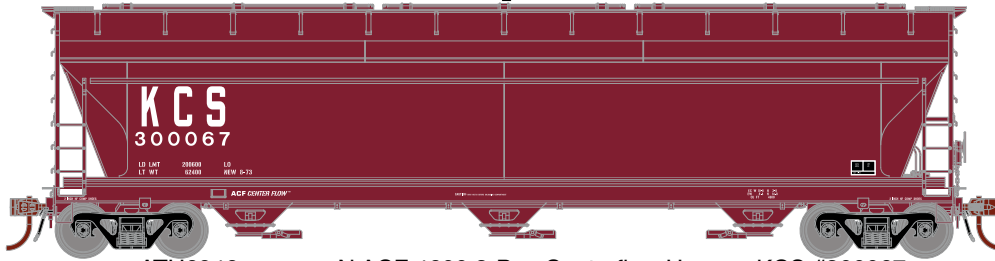

N ACF 4600 3-Bay CenterFlow Santa Fe

Announced 1.27.17
Orders Due: 2.24.17
ETA: December 2017

Era: 1973+

- ATH6934 N ACF 4600 3-Bay Centerflow Hopper, SF #313863
- ATH6935 N ACF 4600 3-Bay Centerflow Hopper, SF #313874
- ATH6936 N ACF 4600 3-Bay Centerflow Hopper, SF #313937
- ATH6937 N ACF 4600 3-Bay Centerflow Hopper, SF (3-PACK)

Burlington Northern

Era: 1970+

- ATH6938 N ACF 4600 3-Bay Centerflow Hopper, BN #455811
- ATH6939 N ACF 4600 3-Bay Centerflow Hopper, BN #455855
- ATH6940 N ACF 4600 3-Bay Centerflow Hopper, BN #455928
- ATH6941 N ACF 4600 3-Bay Centerflow Hopper, BN (3-PACK)

Kansas City Southern

Era: 1973+ (Pre 1971
Body with 1973 New?)

- ATH6946 N ACF 4600 3-Bay Centerflow Hopper, KCS #300067
- ATH6947 N ACF 4600 3-Bay Centerflow Hopper, KCS #300118
- ATH6948 N ACF 4600 3-Bay Centerflow Hopper, KCS #300926
- ATH6949 N ACF 4600 3-Bay Centerflow Hopper, KCS (3-PACK)