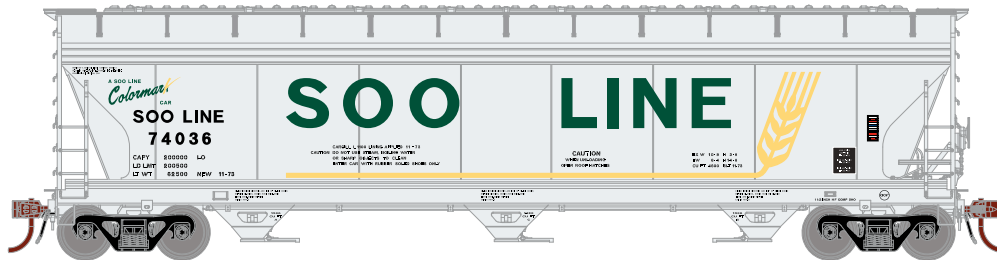

SOO Line

ATH6954
ATH6955
ATH6956
ATH6957

N ACF 4600 3-Bay Centerflow Hopper, SOO #74036
N ACF 4600 3-Bay Centerflow Hopper, SOO #74043
N ACF 4600 3-Bay Centerflow Hopper, SOO #74139
N ACF 4600 3-Bay Centerflow Hopper, SOO (3-PACK)