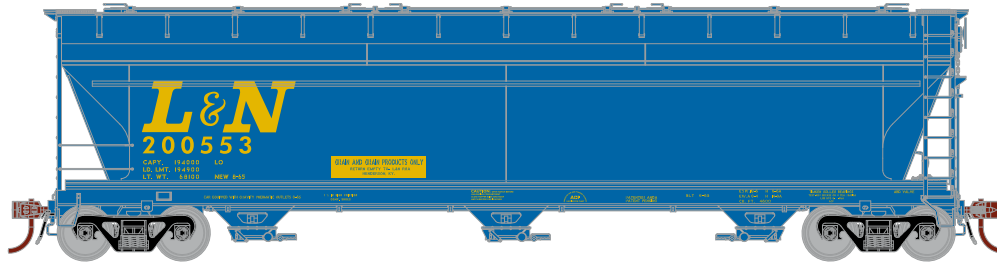

N ACF 4600 3-Bay CenterFlow

Announced 1.27.17
Orders Due: 2.24.17

Louisville & Nashville

ETA: December 2017

ATH6950
ATH6951
ATH6952
ATH6953

N ACF 4600 3-Bay Centerflow Hopper, L&N #200553
N ACF 4600 3-Bay Centerflow Hopper, L&N #200561
N ACF 4600 3-Bay Centerflow Hopper, L&N #200570
N ACF 4600 3-Bay Centerflow Hopper, L&N (3-PACK)