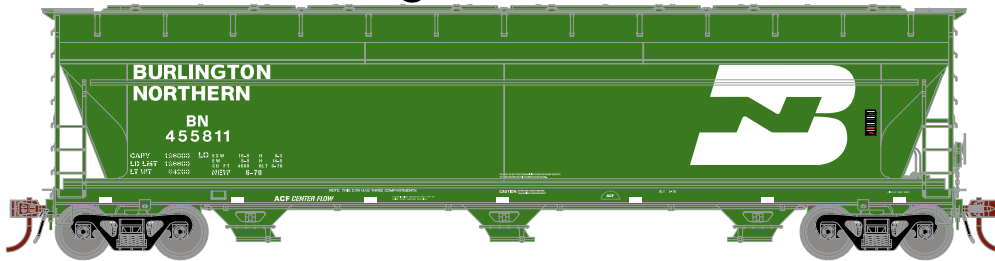

N ACF 4600 3-Bay CenterFlow Santa Fe

Announced 1.27.17
Orders Due: 2.24.17
ETA: December 2017

Era: 1973+

- ATH6934 N ACF 4600 3-Bay Centerflow Hopper, SF #313863
- ATH6935 N ACF 4600 3-Bay Centerflow Hopper, SF #313874
- ATH6936 N ACF 4600 3-Bay Centerflow Hopper, SF #313937
- ATH6937 N ACF 4600 3-Bay Centerflow Hopper, SF (3-PACK)

Burlington Northern

Era: 1970+

- ATH6938 N ACF 4600 3-Bay Centerflow Hopper, BN #455811
- ATH6939 N ACF 4600 3-Bay Centerflow Hopper, BN #455855
- ATH6940 N ACF 4600 3-Bay Centerflow Hopper, BN #455928
- ATH6941 N ACF 4600 3-Bay Centerflow Hopper, BN (3-PACK)

Kansas City Southern

Era: 1973+ (Pre 1971
Body with 1973 New?)

- ATH6946 N ACF 4600 3-Bay Centerflow Hopper, KCS #300067
- ATH6947 N ACF 4600 3-Bay Centerflow Hopper, KCS #300118
- ATH6948 N ACF 4600 3-Bay Centerflow Hopper, KCS #300926
- ATH6949 N ACF 4600 3-Bay Centerflow Hopper, KCS (3-PACK)