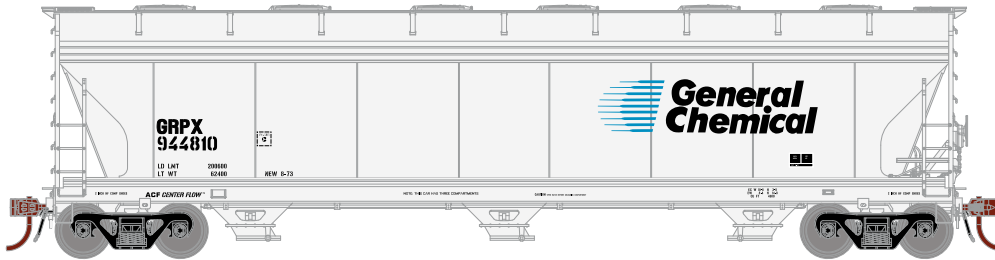

General Chemical

- ATH6942 N ACF 4600 3-Bay Centerflow Hopper, GRPX #944810
- ATH6943 N ACF 4600 3-Bay Centerflow Hopper, GRPX #944818
- ATH6944 N ACF 4600 3-Bay Centerflow Hopper, GRPX #944826
- ATH6945 N ACF 4600 3-Bay Centerflow Hopper, GRPX #944831