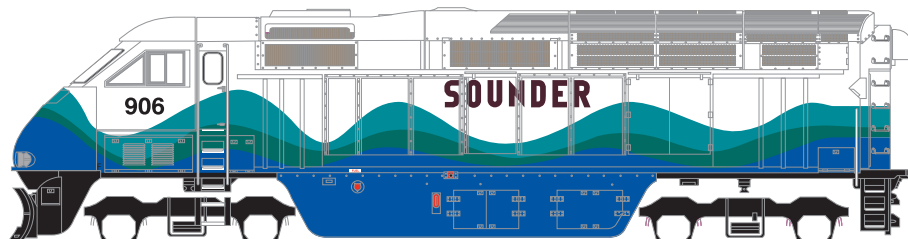

Announced: 9-20-11
Orders Due: 10-14-11
ETA: April 2012

HO SCALE

F59PHI

- ___ 25786 Amtrak California #2003 \$129.98
- ___ 25787 Amtrak California #2005 \$129.98
- ___ 25788 Amtrak California #2010 \$129.98

- ___ 25789 Amtrak California #2007 \$129.98

- ___ 25790 Amtrak California #2015 \$129.98

- ___ 25791 Seattle Sounder #906 \$129.98
- ___ 25792 Seattle Sounder #909 \$129.98
- ___ 25793 Seattle Sounder #911 \$129.98

Era – 1994-Right now

- Fully assembled (including handrails)
- DCC-ready wiring harness installed
- Machined wheels
- McHenry® scale knuckle spring couplers

Athearn Trains • 1600 Forbes Way • Suite 120 • Long Beach, CA • 90810
310-763-7140 • fax 310-895-7484 • www.athearn.com