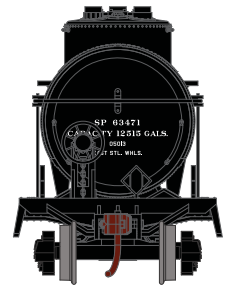

Southern Pacific

ATH76701	HO RTR 1-Dome Tank, SP #63471
ATH76702	HO RTR 1-Dome Tank, SP #65280
ATH76703	HO RTR 1-Dome Tank, SP #66101