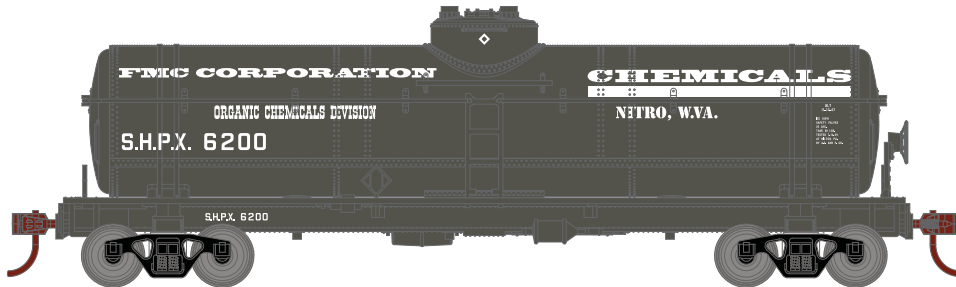

HO Single Dome Tank Car FMC Corporation

Announced 05.22.15
Orders Due: 06.26.15

ETA: March 2016

ATH76689
ATH76690
ATH76691

HO RTR 1-Dome Tank, FMC Corporation #6200
HO RTR 1-Dome Tank, FMC Corporation #6202
HO RTR 1-Dome Tank, FMC Corporation #6203

\$26.98

Visit Your Local Retailer | Visit www.athearn.com | Call 1.800.338.4639

HO Single Dome Tank Car

Announced 05.22.15
Orders Due: 06.26.15

ETA: March 2016

All Railroads

MODEL FEATURES:

- Separately applied ladders, handrail, brake stand and brake wheel
- Bettendorf trucks
- Fully-assembled and ready to run out of the box
- Highly-detailed, injection-molded body
- Painted and printed for realistic decoration
- Machined metal wheels
- Weighted for trouble free operation
- Wheels with RP25 contours operate on Code 55, 70, 75, 80, 83, 100 rail
- Body mounted McHenry operating scale knuckle couplers
- Window packaging for easy viewing
- Interior plastic blister safely holds the model for convenient storage
- Minimum radius: 18"