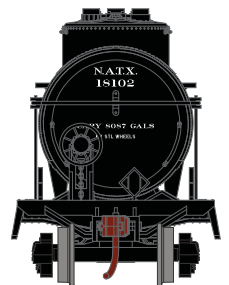

HO Single Dome Tank Car FMC Corporation

Announced 05.22.15
Orders Due: 06.26.15

ETA: March 2016

ATH76689
ATH76690
ATH76691

HO RTR 1-Dome Tank, FMC Corporation #6200
HO RTR 1-Dome Tank, FMC Corporation #6202
HO RTR 1-Dome Tank, FMC Corporation #6203

Gulf

ATH76692
ATH76693
ATH76694

HO RTR 1-Dome Tank, Gulf #14127
HO RTR 1-Dome Tank, Gulf #14132
HO RTR 1-Dome Tank, Gulf #14420

OK Brand

ATH76695
ATH76696
ATH76697

HO RTR 1-Dome Tank, OK Brand #18102
HO RTR 1-Dome Tank, OK Brand #18156
HO RTR 1-Dome Tank, OK Brand #18180