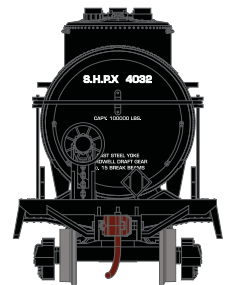

Cities Service

ATH76704	HO RTR 1Dome Tank, Cities Service #4032
ATH76705	HO RTR 1Dome Tank, Cities Service #4043
ATH76706	HO RTR 1Dome Tank, Cities Service #4049

$26.98

Visit Your Local Retailer | Visit www.athearn.com | Call 1.800.338.4639