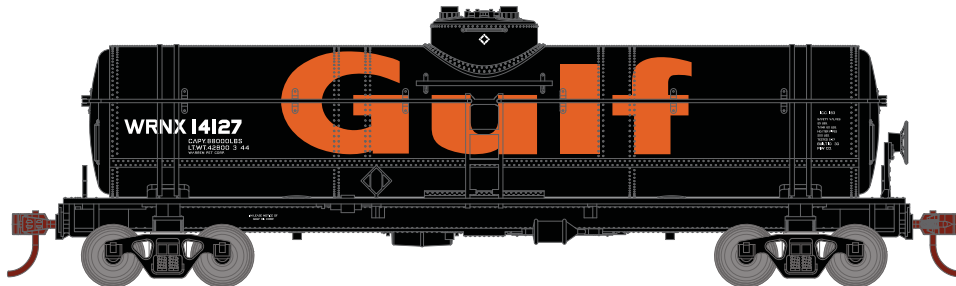

HO Single Dome Tank Car FMC Corporation

Announced 05.22.15
Orders Due: 06.26.15

ETA: March 2016

ATH76689
ATH76690
ATH76691

HO RTR 1-Dome Tank, FMC Corporation #6200
HO RTR 1-Dome Tank, FMC Corporation #6202
HO RTR 1-Dome Tank, FMC Corporation #6203

Gulf

ATH76692
ATH76693
ATH76694

HO RTR 1-Dome Tank, Gulf #14127
HO RTR 1-Dome Tank, Gulf #14132
HO RTR 1-Dome Tank, Gulf #14420

OK Brand

ATH76695
ATH76696
ATH76697

HO RTR 1-Dome Tank, OK Brand #18102
HO RTR 1-Dome Tank, OK Brand #18156
HO RTR 1-Dome Tank, OK Brand #18180

\$26.98

Visit Your Local Retailer | Visit www.athearn.com | Call 1.800.338.4639

HO Single Dome Tank Car Richfield Oil Company

Announced 05.22.15
Orders Due: 06.26.15

ETA: March 2016

ATH76698	HO RTR 1-Dome Tank, Richfield Oil Company #147
ATH76699	HO RTR 1-Dome Tank, Richfield Oil Company #150
ATH76700	HO RTR 1-Dome Tank, Richfield Oil Company #152

\$26.98

Visit Your Local Retailer | Visit www.athearn.com | Call 1.800.338.4639

HO Single Dome Tank Car

Announced 05.22.15
Orders Due: 06.26.15

ETA: March 2016

All Railroads

MODEL FEATURES:

- Separately applied ladders, handrail, brake stand and brake wheel
- Bettendorf trucks
- Fully-assembled and ready to run out of the box
- Highly-detailed, injection-molded body
- Painted and printed for realistic decoration
- Machined metal wheels
- Weighted for trouble free operation
- Wheels with RP25 contours operate on Code 55, 70, 75, 80, 83, 100 rail
- Body mounted McHenry operating scale knuckle couplers
- Window packaging for easy viewing
- Interior plastic blister safely holds the model for convenient storage
- Minimum radius: 18"