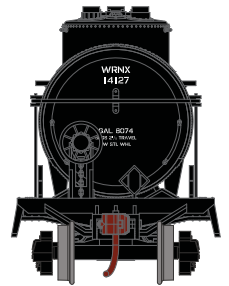

HO Single Dome Tank Car FMC Corporation

Announced 05.22.15
Orders Due: 06.26.15

ETA: March 2016

ATH76689
ATH76690
ATH76691

HO RTR 1-Dome Tank, FMC Corporation #6200
HO RTR 1-Dome Tank, FMC Corporation #6202
HO RTR 1-Dome Tank, FMC Corporation #6203

Gulf

ATH76692
ATH76693
ATH76694

HO RTR 1-Dome Tank, Gulf #14127
HO RTR 1-Dome Tank, Gulf #14132
HO RTR 1-Dome Tank, Gulf #14420

OK Brand

ATH76695
ATH76696
ATH76697

HO RTR 1-Dome Tank, OK Brand #18102
HO RTR 1-Dome Tank, OK Brand #18156
HO RTR 1-Dome Tank, OK Brand #18180