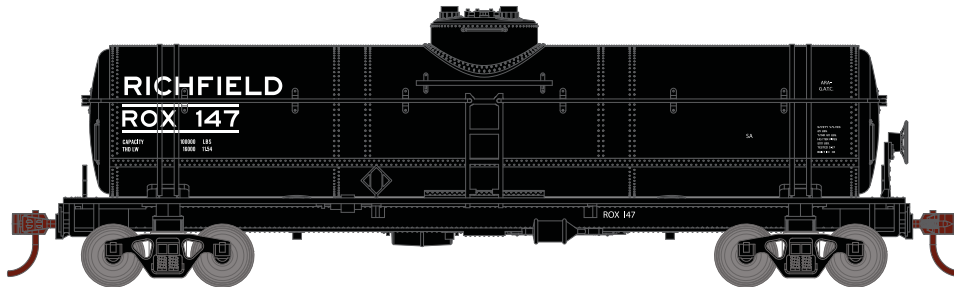

HO Single Dome Tank Car FMC Corporation

Announced 05.22.15
Orders Due: 06.26.15

ETA: March 2016

ATH76689
ATH76690
ATH76691

HO RTR 1-Dome Tank, FMC Corporation #6200
HO RTR 1-Dome Tank, FMC Corporation #6202
HO RTR 1-Dome Tank, FMC Corporation #6203

\$26.98

Visit Your Local Retailer | Visit www.athearn.com | Call 1.800.338.4639

HO Single Dome Tank Car Richfield Oil Company

Announced 05.22.15
Orders Due: 06.26.15

ETA: March 2016

ATH76698	HO RTR 1-Dome Tank, Richfield Oil Company #147
ATH76699	HO RTR 1-Dome Tank, Richfield Oil Company #150
ATH76700	HO RTR 1-Dome Tank, Richfield Oil Company #152

\$26.98

Visit Your Local Retailer | Visit www.athearn.com | Call 1.800.338.4639

HO Single Dome Tank Car

Announced 05.22.15
Orders Due: 06.26.15

ETA: March 2016

All Railroads

MODEL FEATURES:

- Separately applied ladders, handrail, brake stand and brake wheel
- Bettendorf trucks
- Fully-assembled and ready to run out of the box
- Highly-detailed, injection-molded body
- Painted and printed for realistic decoration
- Machined metal wheels
- Weighted for trouble free operation
- Wheels with RP25 contours operate on Code 55, 70, 75, 80, 83, 100 rail
- Body mounted McHenry operating scale knuckle couplers
- Window packaging for easy viewing
- Interior plastic blister safely holds the model for convenient storage
- Minimum radius: 18"