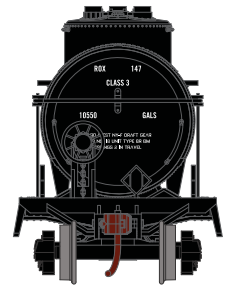

HO Single Dome Tank Car FMC Corporation

Announced 05.22.15
Orders Due: 06.26.15

ETA: March 2016

ATH76689
ATH76690
ATH76691

HO RTR 1-Dome Tank, FMC Corporation #6200
HO RTR 1-Dome Tank, FMC Corporation #6202
HO RTR 1-Dome Tank, FMC Corporation #6203

\$26.98

Visit Your Local Retailer | Visit www.athearn.com | Call 1.800.338.4639

HO Single Dome Tank Car Richfield Oil Company

Announced 05.22.15
Orders Due: 06.26.15

ETA: March 2016

ATH76698	HO RTR 1-Dome Tank, Richfield Oil Company #147
ATH76699	HO RTR 1-Dome Tank, Richfield Oil Company #150
ATH76700	HO RTR 1-Dome Tank, Richfield Oil Company #152

\$26.98

Visit Your Local Retailer | Visit www.athearn.com | Call 1.800.338.4639

HO Single Dome Tank Car

Announced 05.22.15
Orders Due: 06.26.15

ETA: March 2016

All Railroads

MODEL FEATURES:

- Separately applied ladders, handrail, brake stand and brake wheel
- Bettendorf trucks
- Fully-assembled and ready to run out of the box
- Highly-detailed, injection-molded body
- Painted and printed for realistic decoration
- Machined metal wheels
- Weighted for trouble free operation
- Wheels with RP25 contours operate on Code 55, 70, 75, 80, 83, 100 rail
- Body mounted McHenry operating scale knuckle couplers
- Window packaging for easy viewing
- Interior plastic blister safely holds the model for convenient storage
- Minimum radius: 18"