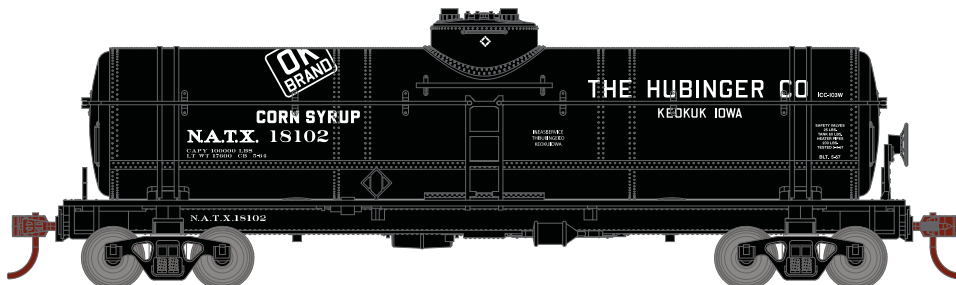

HO Single Dome Tank Car FMC Corporation

Announced 05.22.15
Orders Due: 06.26.15

ETA: March 2016

ATH76689
ATH76690
ATH76691

HO RTR 1-Dome Tank, FMC Corporation #6200
HO RTR 1-Dome Tank, FMC Corporation #6202
HO RTR 1-Dome Tank, FMC Corporation #6203

Gulf

ATH76692
ATH76693
ATH76694

HO RTR 1-Dome Tank, Gulf #14127
HO RTR 1-Dome Tank, Gulf #14132
HO RTR 1-Dome Tank, Gulf #14420

OK Brand

ATH76695
ATH76696
ATH76697

HO RTR 1-Dome Tank, OK Brand #18102
HO RTR 1-Dome Tank, OK Brand #18156
HO RTR 1-Dome Tank, OK Brand #18180

\$26.98

Visit Your Local Retailer | Visit www.athearn.com | Call 1.800.338.4639

HO Single Dome Tank Car

Announced 05.22.15
Orders Due: 06.26.15

ETA: March 2016

All Railroads

MODEL FEATURES:

- Separately applied ladders, handrail, brake stand and brake wheel
- Bettendorf trucks
- Fully-assembled and ready to run out of the box
- Highly-detailed, injection-molded body
- Painted and printed for realistic decoration
- Machined metal wheels
- Weighted for trouble free operation
- Wheels with RP25 contours operate on Code 55, 70, 75, 80, 83, 100 rail
- Body mounted McHenry operating scale knuckle couplers
- Window packaging for easy viewing
- Interior plastic blister safely holds the model for convenient storage
- Minimum radius: 18"