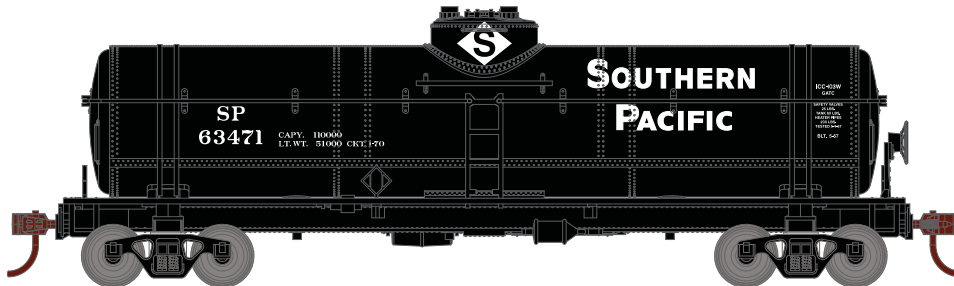

Southern Pacific

ATH76701	HO RTR 1-Dome Tank, SP #63471
ATH76702	HO RTR 1-Dome Tank, SP #65280
ATH76703	HO RTR 1-Dome Tank, SP #66101