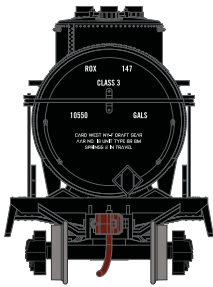

HO Single Dome Tank Car Richfield Oil Company

Announced 05.22.15
Orders Due: 06.26.15

ETA: March 2016

ATH76698	HO RTR 1-Dome Tank, Richfield Oil Company #147
ATH76699	HO RTR 1-Dome Tank, Richfield Oil Company #150
ATH76700	HO RTR 1-Dome Tank, Richfield Oil Company #152