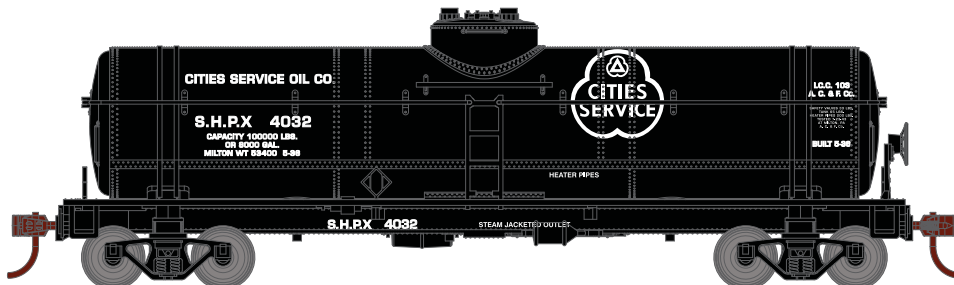

Cities Service

ATH76704	HO RTR 1Dome Tank, Cities Service #4032
ATH76705	HO RTR 1Dome Tank, Cities Service #4043
ATH76706	HO RTR 1Dome Tank, Cities Service #4049

$26.98

Visit Your Local Retailer | Visit www.athearn.com | Call 1.800.338.4639