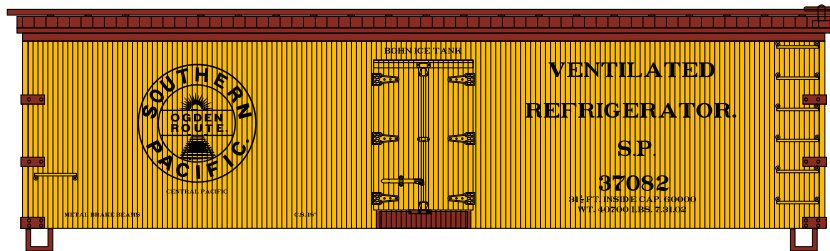

Southern Pacific*

RND84119
RND84120

HO RTR 36' Old Time Wood Reefer, SP/Ogden #37082
HO RTR 36' Old Time Wood Reefer, SP/Ogden #37095