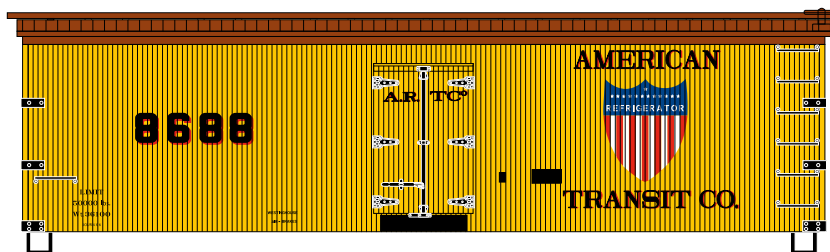

American Refrigerator Transit

RND85462
RND85463

HO RTR 36' Old Time Wood Reefer, ART #8688
HO RTR 36' Old Time Wood Reefer, ART #8691

$24.98 SRP

Visit Your Local Retailer | Visit www.athearn.com | Call 1.800.338.4639

* Union Pacific Licensed Product