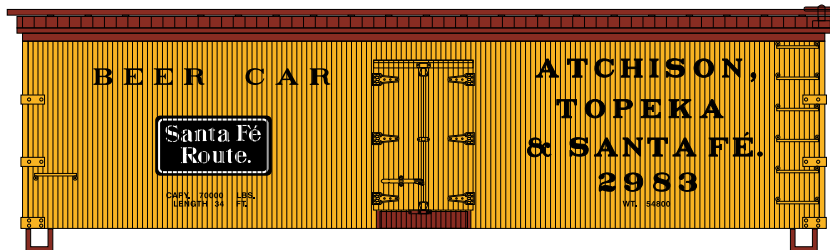

# HO 36' Old Time Wood Reefer Pennsylvania

Announced 04.22.16  
Available for Backorder

ETA: June 2016

RND84115  
RND84116

HO RTR 36' Old Time Wood Reefer, PRR #89614  
HO RTR 36' Old Time Wood Reefer, PRR #89622

## Santa Fe

RND84117  
RND84118

HO RTR 36' Old Time Wood Reefer, SF #2983  
HO RTR 36' Old Time Wood Reefer, SF #2986

## American Refrigerator Transit

RND85462  
RND85463

HO RTR 36' Old Time Wood Reefer, ART #8688  
HO RTR 36' Old Time Wood Reefer, ART #8691

**\$24.98** SRP

Visit Your Local Retailer | Visit [www.athearn.com](http://www.athearn.com) | Call 1.800.338.4639

# HO 36' Old Time Wood Reefer