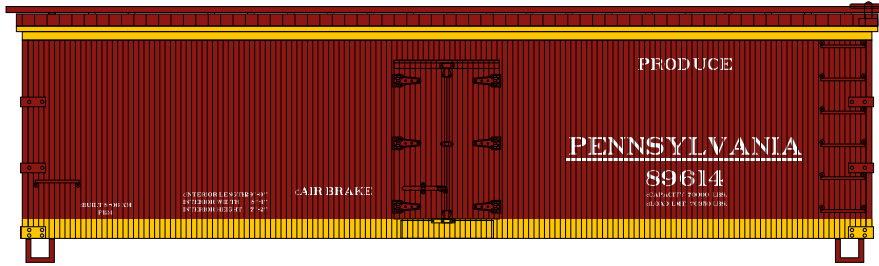

# HO 36' Old Time Wood Reefer Pennsylvania

Announced 04.22.16  
Available for Backorder

ETA: June 2016

RND84115  
RND84116

HO RTR 36' Old Time Wood Reefer, PRR #89614  
HO RTR 36' Old Time Wood Reefer, PRR #89622