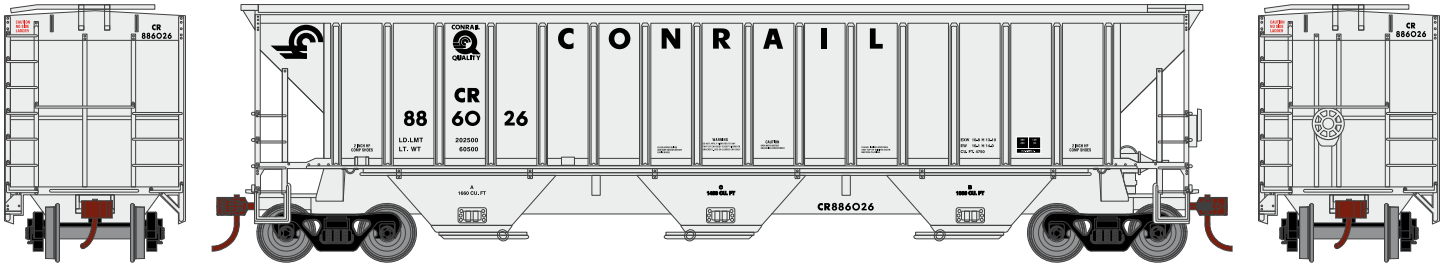

HO PS 4740 Covered Hopper

Announced 03.25.16
Orders Due: 04.22.16

Conrail

ETA: January 2017

Era: 1980s+

ATH14707	HO RTR PS 4740 Covered Hopper, CR #886026
ATH14708	HO RTR PS 4740 Covered Hopper, CR #886045
ATH14709	HO RTR PS 4740 Covered Hopper, CR #886082