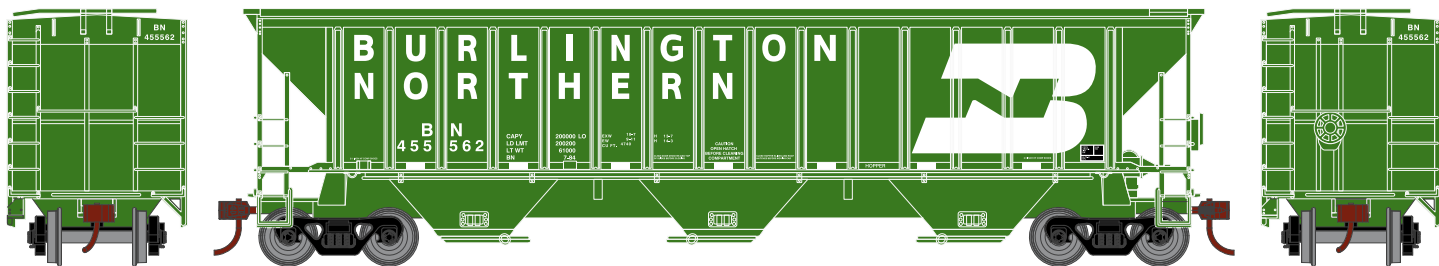

HO PS 4740 Covered Hopper

Announced 03.25.16
Orders Due: 04.22.16

Burlington Northern

ETA: January 2017

Era: 1970s+

ATH14698	HO RTR PS 4740 Covered Hopper, BN #455562
ATH14699	HO RTR PS 4740 Covered Hopper, BN #455619
ATH14700	HO RTR PS 4740 Covered Hopper, BN #456000