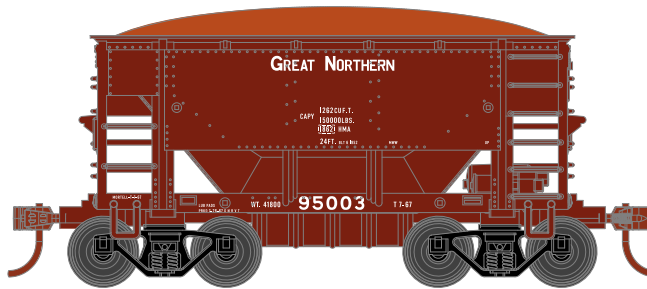

24' Offset & Ribbed Ore Car Duluth, Missabe & Iron Range

Announced 04.22.16
Available for Backorder

ETA: February 2017

$21.98 Individual SRP

RND87104

HO 24' Ribbed Ore Car w/Load, DM&IR #33271

$79.98 4-Pack SRP

RND87105
RND87106

HO 24' Ribbed Ore Car w/Load, DM&IR #1 (4)
HO 24' Ribbed Ore Car w/Load, DM&IR #2 (4)

Great Northern

$21.98 Individual SRP

RND87107

HO 24' Ribbed Ore Car w/Load, GN #95003

$79.98 4-Pack SRP

RND87108
RND87109

HO 24' Ribbed Ore Car w/Load, GN #1 (4)
HO 24' Ribbed Ore Car w/Load, GN #2 (4)