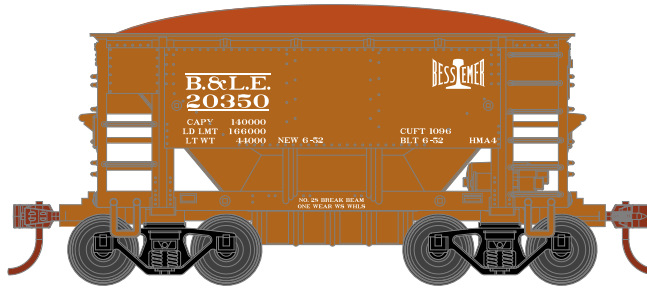

# 24' Offset & Ribbed Ore Car

## Bessimer & Lake Erie

Announced 04.22.16  
Available for Backorder

ETA: February 2017

**\$21.98** Individual SRP

RND87095

HO 24' Ribbed Ore Car w/Load, Bessimer & Lake Erie #20350

**\$79.98** 4-Pack SRP

RND87096

HO 24' Ribbed Ore Car w/Load, Bessimer & Lake Erie #1 (4)

RND87097

HO 24' Ribbed Ore Car w/Load, Bessimer & Lake Erie #2 (4)

## Milwaukee Road

**\$21.98** Individual SRP

RND87098

HO 24' Ribbed Ore Car w/Load, Chicago Milw St. Paul & Pacific #75203

**\$79.98** 4-Pack SRP

RND87099

HO 24' Ribbed Ore Car w/Load, Chicago Milw St. Paul & Pacific #1 (4)