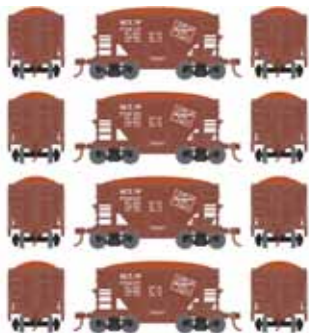

# 24' Offset & Ribbed Ore Car

## Bessimer & Lake Erie

Announced 04.22.16  
Available for Backorder

ETA: February 2017

**\$21.98** Individual SRP

RND87095

HO 24' Ribbed Ore Car w/Load, Bessimer & Lake Erie #20350

**\$79.98** 4-Pack SRP

RND87096

HO 24' Ribbed Ore Car w/Load, Bessimer & Lake Erie #1 (4)

RND87097

HO 24' Ribbed Ore Car w/Load, Bessimer & Lake Erie #2 (4)

## Milwaukee Road

**\$21.98** Individual SRP

RND87098

HO 24' Ribbed Ore Car w/Load, Chicago Milw St. Paul & Pacific #75203

**\$79.98** 4-Pack SRP

RND87099

HO 24' Ribbed Ore Car w/Load, Chicago Milw St. Paul & Pacific #1 (4)