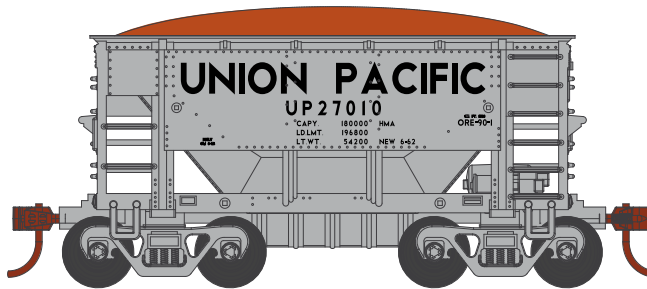

RND87102  
RND87103

HO 24' Ribbed Ore Car w/Load, C&NW #1 (4)  
HO 24' Ribbed Ore Car w/Load, C&NW #2 (4)

## Union Pacific\*

**\$21.98** Individual SRP

RND87110

HO 24' Ribbed Ore Car w/Load, UP #27010

**\$79.98** 4-Pack SRP

RND87111  
RND87112

HO 24' Ribbed Ore Car w/Load, UP #1 (4)  
HO 24' Ribbed Ore Car w/Load, UP #2 (4)