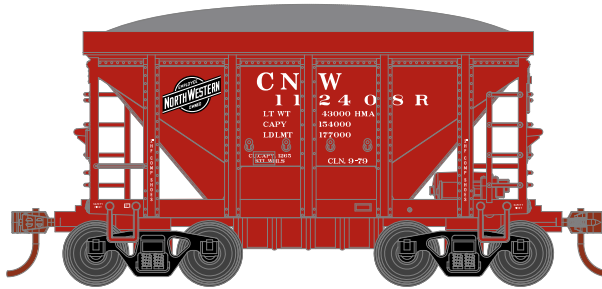

HO 24' Ribbed Ore Car w/Load, Bessimer & Lake Erie #1 (4)

RND87097

HO 24' Ribbed Ore Car w/Load, Bessimer & Lake Erie #2 (4)

## Milwaukee Road

**\$21.98** Individual SRP

RND87098

HO 24' Ribbed Ore Car w/Load, Chicago Milw St. Paul & Pacific #75203

**\$79.98** 4-Pack SRP

RND87099

HO 24' Ribbed Ore Car w/Load, Chicago Milw St. Paul & Pacific #1 (4)

RND87100

HO 24' Ribbed Ore Car w/Load, Chicago Milw St. Paul & Pacific #2 (4)

# 24' Offset & Ribbed Ore Car Chicago & North Western\*

Announced 04.22.16  
Available for Backorder

ETA: February 2017

**\$21.98** Individual SRP

RND87101

HO 24' Ribbed Ore Car w/Load, C&NW #112408R

**\$79.98** 4-Pack SRP