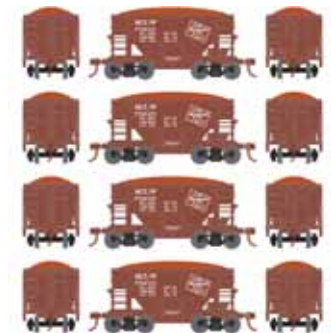

## Bessimer & Lake Erie

Announced 04.22.16  
Available for Backorder

ETA: February 2017

**\$21.98** Individual SRP

RND87095

HO 24' Ribbed Ore Car w/Load, Bessimer & Lake Erie #20350

**\$79.98** 4-Pack SRP

RND87096

HO 24' Ribbed Ore Car w/Load, Bessimer & Lake Erie #1 (4)

RND87097

HO 24' Ribbed Ore Car w/Load, Bessimer & Lake Erie #2 (4)

## Milwaukee Road

**\$21.98** Individual SRP

RND87098

HO 24' Ribbed Ore Car w/Load, Chicago Milw St. Paul & Pacific #75203

**\$79.98** 4-Pack SRP

RND87099

HO 24' Ribbed Ore Car w/Load, Chicago Milw St. Paul & Pacific #1 (4)