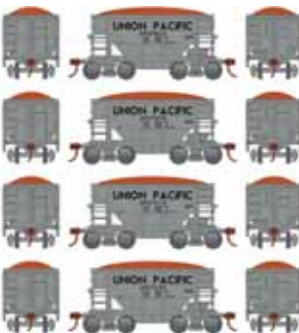

## Union Pacific\*

**\$21.98** Individual SRP

RND87110

HO 24' Ribbed Ore Car w/Load, UP #27010

**\$79.98** 4-Pack SRP

RND87111  
RND87112

HO 24' Ribbed Ore Car w/Load, UP #1 (4)  
HO 24' Ribbed Ore Car w/Load, UP #2 (4)

# 24' Offset & Ribbed Ore Car Duluth, Missabe & Iron Range

Announced 04.22.16  
Available for Backorder

ETA: February 2017

**\$21.98** Individual SRP

RND87104

HO 24' Ribbed Ore Car w/Load, DM&IR #33271

**\$79.98** 4-Pack SRP