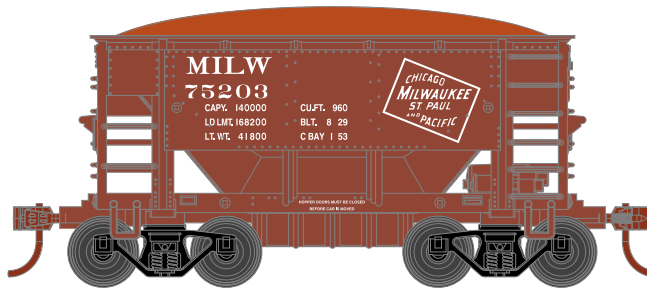

# 24' Offset & Ribbed Ore Car

## Bessimer & Lake Erie

Announced 04.22.16  
Available for Backorder

ETA: February 2017

**\$21.98** Individual SRP

RND87095

HO 24' Ribbed Ore Car w/Load, Bessimer & Lake Erie #20350

**\$79.98** 4-Pack SRP

RND87096

HO 24' Ribbed Ore Car w/Load, Bessimer & Lake Erie #1 (4)

RND87097

HO 24' Ribbed Ore Car w/Load, Bessimer & Lake Erie #2 (4)

## Milwaukee Road

**\$21.98** Individual SRP

RND87098

HO 24' Ribbed Ore Car w/Load, Chicago Milw St. Paul & Pacific #75203

**\$79.98** 4-Pack SRP

RND87099

HO 24' Ribbed Ore Car w/Load, Chicago Milw St. Paul & Pacific #1 (4)