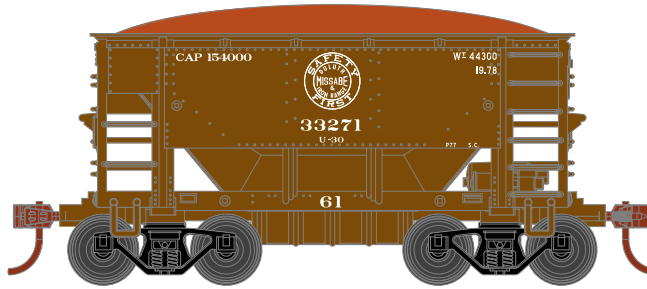

# 24' Offset & Ribbed Ore Car

HO 24' Ribbed Ore Car w/Load, Bessimer & Lake Erie #1 (4)

RND87097

HO 24' Ribbed Ore Car w/Load, Bessimer & Lake Erie #2 (4)

## Union Pacific\*

**\$21.98** Individual SRP

RND87110

HO 24' Ribbed Ore Car w/Load, UP #27010

**\$79.98** 4-Pack SRP

RND87111  
RND87112

HO 24' Ribbed Ore Car w/Load, UP #1 (4)  
HO 24' Ribbed Ore Car w/Load, UP #2 (4)

# 24' Offset & Ribbed Ore Car Duluth, Missabe & Iron Range

Announced 04.22.16  
Available for Backorder

ETA: February 2017

**\$21.98** Individual SRP

RND87104

HO 24' Ribbed Ore Car w/Load, DM&IR #33271

**\$79.98** 4-Pack SRP