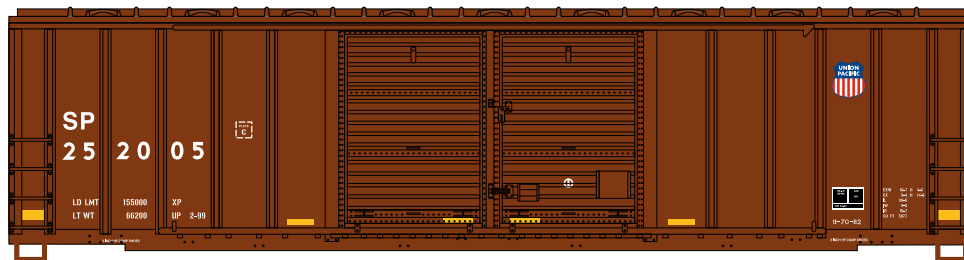

Southern Pacific* (UP Repaint)

ATH87390
ATH87391
ATH87392

HO RTR 50' FMC Center Double Door Box, SP/UP Repaint #252005
HO RTR 50' FMC Center Double Door Box, SP/UP Repaint #252033
HO RTR 50' FMC Center Double Door Box, SP/UP Repaint #252111

$27.98

Visit Your Local Retailer | Visit www.athearn.com | Call 1.800.338.4639