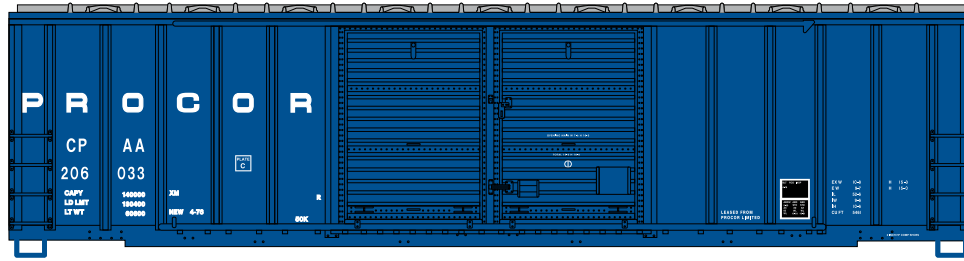

HO 50' FMC Double Door Boxcar

Announced 09.25.15
Orders Due: 10.23.15

Iowa Traction Railroad

ETA: August 2016

ATH87375
ATH87376
ATH87377

HO RTR 50' FMC Center Double Door Box, IATR #6402
HO RTR 50' FMC Center Double Door Box, IATR #6406
HO RTR 50' FMC Center Double Door Box, IATR #6411

Procor / Canadian Pacific

ATH87378
ATH87379
ATH87380

HO RTR 50' FMC Center Double Door Box, Procor CP #206033
HO RTR 50' FMC Center Double Door Box, Procor CP #206057
HO RTR 50' FMC Center Double Door Box, Procor CP #206084

HO 50' FMC Double Door Boxcar

Announced 09.25.15
Orders Due: 10.23.15

ETA: August 2016

All Road Names

MODEL FEATURES:

- Decorated models fully-assembled and ready to run out of the box
- IATR version replicates faded paint and patched reporting marks Ready2Rust
- Highly-detailed, injection-molded body
- Separately applied wire grab irons
- Machined metal wheels
- Weighted for trouble free operation
- Wheels with RP25 contours operate on Code 55, 70, 75, 80, 83, and 100 rail
- Body mounted McHenry operating scale knuckle couplers
- Window packaging for easy viewing plus interior plastic blister safely holds the model for convenient storage
- Replacement parts available
- Minimum radius: 18"