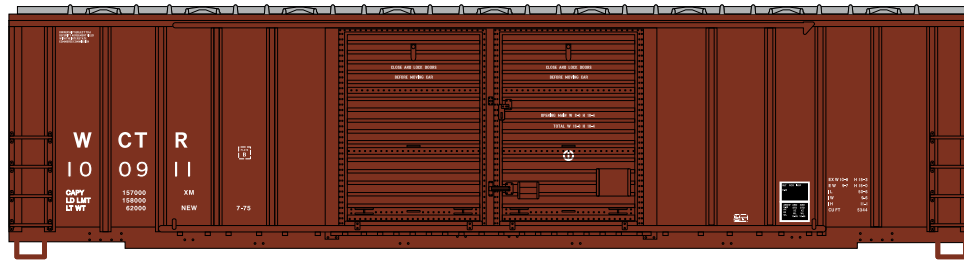

Seattle & North Coast

ATH87381
ATH87382
ATH87383

HO RTR 50' FMC Center Double Door Box, SNCT #1133
HO RTR 50' FMC Center Double Door Box, SNCT #1150
HO RTR 50' FMC Center Double Door Box, SNCT #1203

\$27.98

Visit Your Local Retailer | Visit www.athearn.com | Call 1.800.338.4639

* Union Pacific Licensed Product

HO 50' FMC Double Door Boxcar

Announced 09.25.15
Orders Due: 10.23.15

White City Terminal Railroad

ETA: August 2016