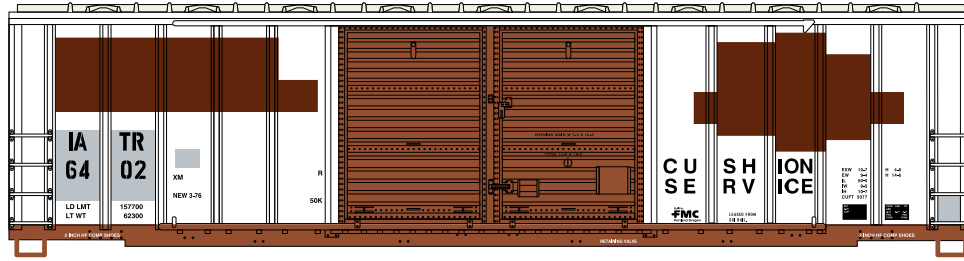

HO 50' FMC Double Door Boxcar

Announced 09.25.15
Orders Due: 10.23.15

Iowa Traction Railroad

ETA: August 2016

ATH87375
ATH87376
ATH87377

HO RTR 50' FMC Center Double Door Box, IATR #6402
HO RTR 50' FMC Center Double Door Box, IATR #6406
HO RTR 50' FMC Center Double Door Box, IATR #6411

Procor / Canadian Pacific

ATH87378
ATH87379
ATH87380

HO RTR 50' FMC Center Double Door Box, Procor CP #206033
HO RTR 50' FMC Center Double Door Box, Procor CP #206057
HO RTR 50' FMC Center Double Door Box, Procor CP #206084

Seattle & North Coast

ATH87381
ATH87382
ATH87383

HO RTR 50' FMC Center Double Door Box, SNCT #1133
HO RTR 50' FMC Center Double Door Box, SNCT #1150
HO RTR 50' FMC Center Double Door Box, SNCT #1203

\$27.98

Visit Your Local Retailer | Visit www.athearn.com | Call 1.800.338.4639

* Union Pacific Licensed Product

HO 50' FMC Double Door Boxcar

Announced 09.25.15
Orders Due: 10.23.15

White City Terminal Railroad

ETA: August 2016