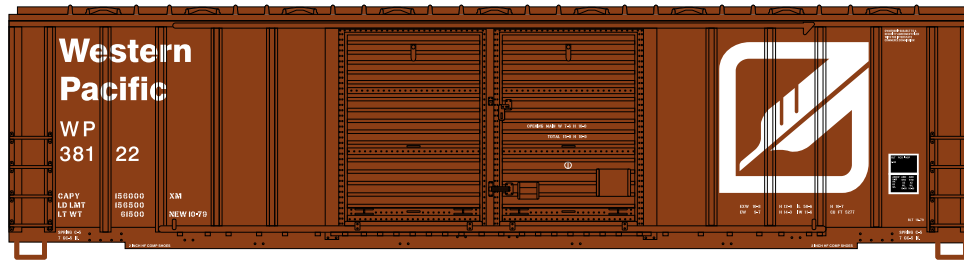

Western Pacific*

ATH87387
ATH87388
ATH87389

HO RTR 50' FMC Center Double Door Box, WP #38122
HO RTR 50' FMC Center Double Door Box, WP #38183
HO RTR 50' FMC Center Double Door Box, WP #38196