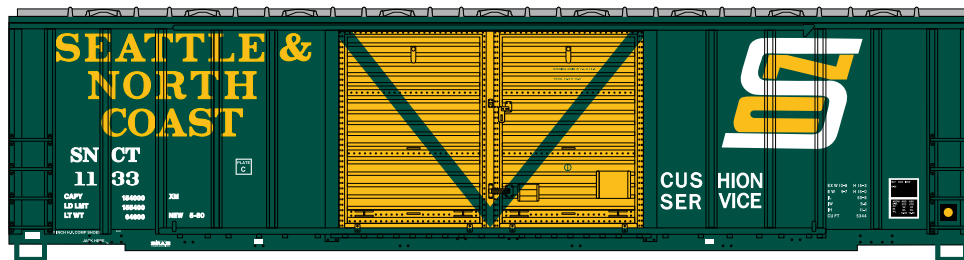

HO 50' FMC Double Door Boxcar

Announced 09.25.15
Orders Due: 10.23.15

Iowa Traction Railroad

ETA: August 2016

ATH87375
ATH87376
ATH87377

HO RTR 50' FMC Center Double Door Box, IATR #6402
HO RTR 50' FMC Center Double Door Box, IATR #6406
HO RTR 50' FMC Center Double Door Box, IATR #6411

Procor / Canadian Pacific

ATH87378
ATH87379
ATH87380

HO RTR 50' FMC Center Double Door Box, Procor CP #206033
HO RTR 50' FMC Center Double Door Box, Procor CP #206057
HO RTR 50' FMC Center Double Door Box, Procor CP #206084

Seattle & North Coast

ATH87381
ATH87382
ATH87383

HO RTR 50' FMC Center Double Door Box, SNCT #1133
HO RTR 50' FMC Center Double Door Box, SNCT #1150
HO RTR 50' FMC Center Double Door Box, SNCT #1203

\$27.98

Visit Your Local Retailer | Visit www.athearn.com | Call 1.800.338.4639

* Union Pacific Licensed Product

HO 50' FMC Double Door Boxcar

Announced 09.25.15
Orders Due: 10.23.15

White City Terminal Railroad

ETA: August 2016