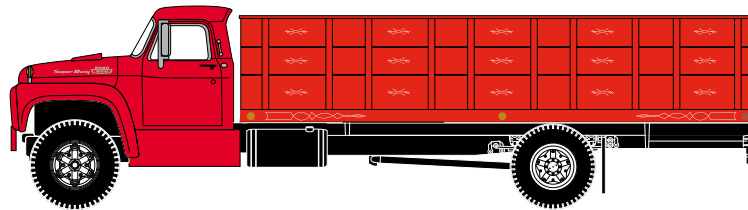

HO Ford F-850 Grain Truck

Announced 10.23.15
Orders Due: 11.27.15

ETA: September 2016

ATH91950

HO RTR Ford F-850 Grain Truck, White

ATH91951

HO RTR Ford F-850 Grain Truck, Red

ATH91952

HO RTR Ford F-850 Grain Truck, Blue

ATH91953

HO RTR Ford F-850 Grain Truck, Green

MODEL FEATURES:

- Factory assembled with many detail parts applied
- Molded cab interior with separately applied steering wheel
- Clear window glazing
- Rubber tires
- Ford licensed model