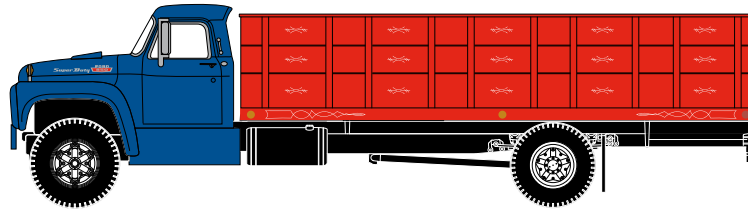

HO Ford F-850 Grain Truck

Announced 10.23.15
Orders Due: 11.27.15

ETA: September 2016

ATH91950

HO RTR Ford F-850 Grain Truck, White

ATH91951

HO RTR Ford F-850 Grain Truck, Red

ATH91952

HO RTR Ford F-850 Grain Truck, Blue

ATH91953

HO RTR Ford F-850 Grain Truck, Green

MODEL FEATURES:

- Factory assembled with many detail parts applied
- Molded cab interior with separately applied steering wheel
- Clear window glazing
- Rubber tires
- Ford licensed model