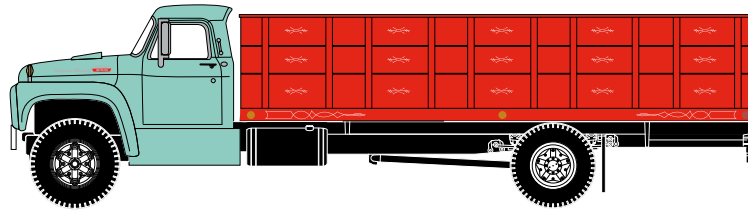

HO Ford F-850 Grain Truck

Announced 10.23.15
Orders Due: 11.27.15

ETA: September 2016

ATH91950

HO RTR Ford F-850 Grain Truck, White

ATH91951

HO RTR Ford F-850 Grain Truck, Red

ATH91952

HO RTR Ford F-850 Grain Truck, Blue

ATH91953

HO RTR Ford F-850 Grain Truck, Green

MODEL FEATURES:

- Factory assembled with many detail parts applied
- Molded cab interior with separately applied steering wheel
- Clear window glazing
- Rubber tires
- Ford licensed model