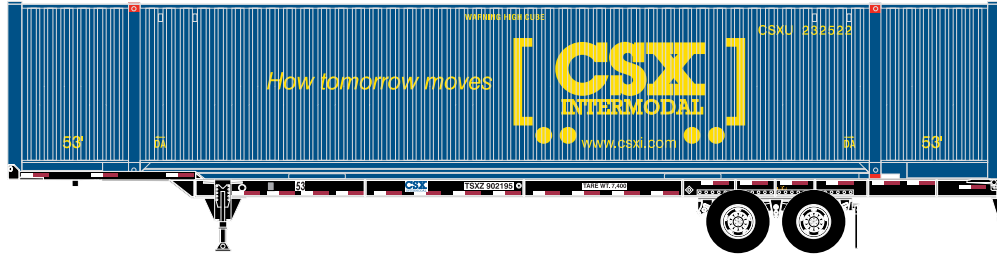

Announced: 2-23-10
Orders Due: 3-19-10
 ETA: June 2010

53' Container & Chassis

___ 28960 CSX on CSX #1 \$24.98
 ___ 28961 CSX on CSX #2 \$24.98

___ 28962 Dart on Seacastle #1 \$24.98
 ___ 28963 Dart on Seacastle #2 \$24.98

___ 28964 EMP on Union Pacific #1 \$24.98
 ___ 28965 EMP on Union Pacific #2 \$24.98

___ 28966 Pacer on Pacer #1 \$24.98
 ___ 28967 Pacer on Pacer #2 \$24.98

Era: Right Now!

- Two chassis numbers, different from previously offered
- All new tooling
- Razor-sharp printing and painting
- Fully assembled
- Contemporary paint schemes, operating now