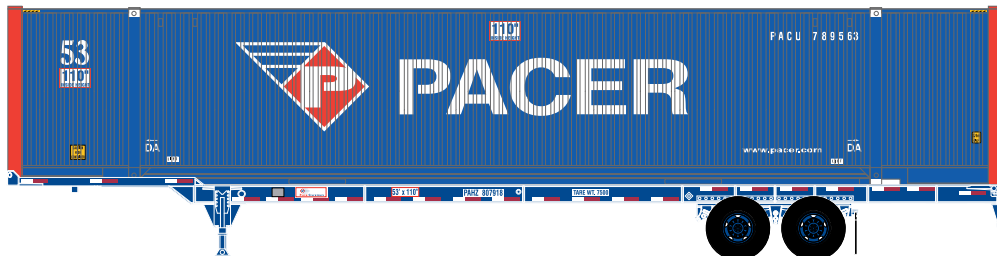

Announced: 2-23-10
Orders Due: 3-19-10
 ETA: June 2010

53' Container & Chassis

___ 28960 CSX on CSX #1 \$24.98
 ___ 28961 CSX on CSX #2 \$24.98

___ 28962 Dart on Seacastle #1 \$24.98
 ___ 28963 Dart on Seacastle #2 \$24.98

___ 28964 EMP on Union Pacific #1 \$24.98
 ___ 28965 EMP on Union Pacific #2 \$24.98

___ 28966 Pacer on Pacer #1 \$24.98
 ___ 28967 Pacer on Pacer #2 \$24.98

Era: Right Now!

- Two chassis numbers, different from previously offered
- All new tooling
- Razor-sharp printing and painting
- Fully assembled
- Contemporary paint schemes, operating now