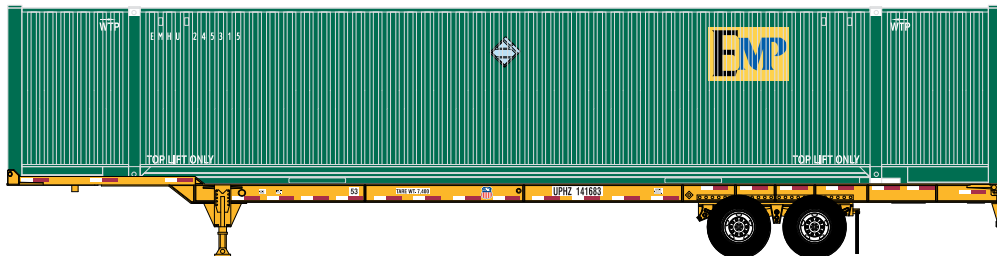

Announced: 2-23-10
Orders Due: 3-19-10
 ETA: June 2010

53' Container & Chassis

___ 28960 CSX on CSX #1 \$24.98
 ___ 28961 CSX on CSX #2 \$24.98

___ 28962 Dart on Seacastle #1 \$24.98
 ___ 28963 Dart on Seacastle #2 \$24.98

___ 28964 EMP on Union Pacific #1 \$24.98
 ___ 28965 EMP on Union Pacific #2 \$24.98

___ 28966 Pacer on Pacer #1 \$24.98
 ___ 28967 Pacer on Pacer #2 \$24.98

Era: Right Now!

- Two chassis numbers, different from previously offered
- All new tooling
- Razor-sharp printing and painting
- Fully assembled
- Contemporary paint schemes, operating now