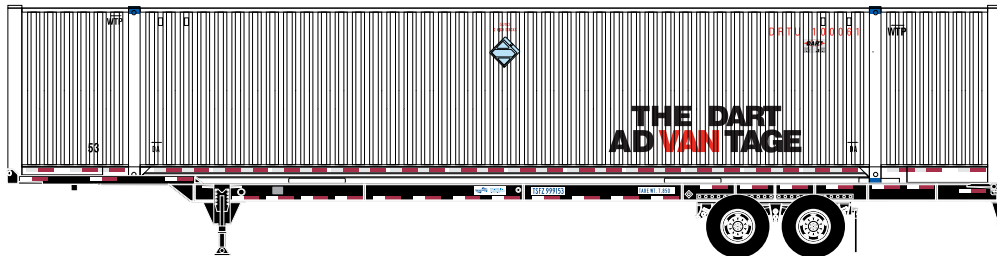

Announced: 2-23-10
Orders Due: 3-19-10
 ETA: June 2010

53' Container & Chassis

___ 28960 CSX on CSX #1 \$24.98
 ___ 28961 CSX on CSX #2 \$24.98

___ 28962 Dart on Seacastle #1 \$24.98
 ___ 28963 Dart on Seacastle #2 \$24.98

___ 28964 EMP on Union Pacific #1 \$24.98
 ___ 28965 EMP on Union Pacific #2 \$24.98

___ 28966 Pacer on Pacer #1 \$24.98
 ___ 28967 Pacer on Pacer #2 \$24.98

Era: Right Now!

- Two chassis numbers, different from previously offered
- All new tooling
- Razor-sharp printing and painting
- Fully assembled
- Contemporary paint schemes, operating now