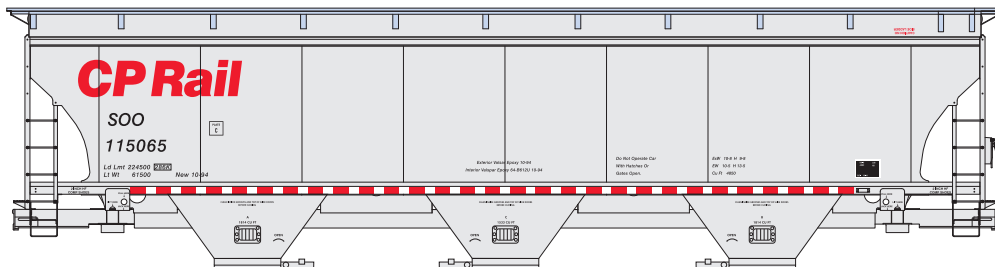

___ 89420 CSX #261013	$34.98
___ 89421 CSX #261016	$34.98
___ 89422 CSX #261025	$34.98
___ 89423 CSX #261040	$34.98
___ 89424 CSX #261062	$34.98
___ 89425 CSX #261094	$34.98