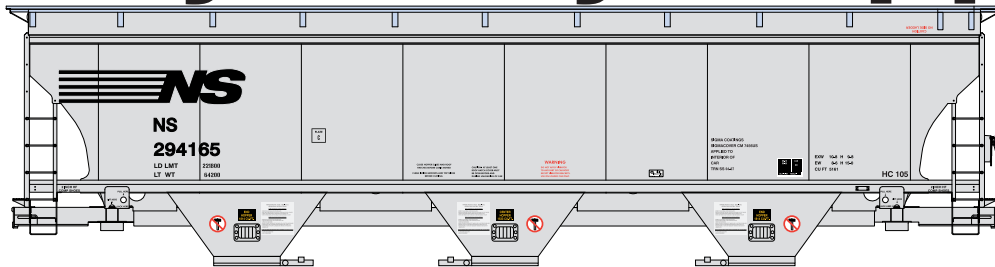

Announced: 7-19-11
Orders Due: 8-19-11
ETA: January 2012

HO SCALE

Trinity 3-bay Hopper