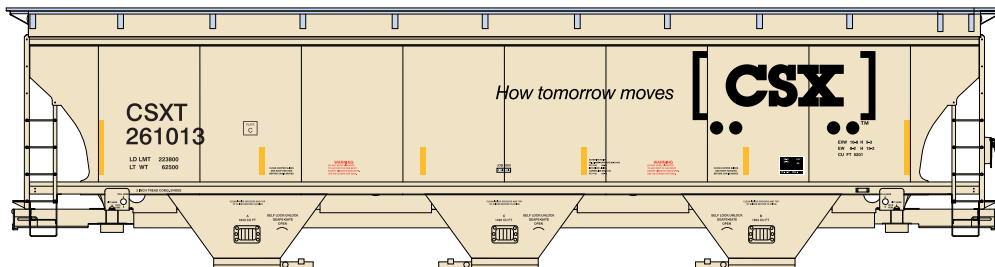

Announced: 7-19-11
Orders Due: 8-19-11
 ETA: January 2012

HO SCALE

Trinity 3-bay Hopper

- | | |
|------------------------------------|---------|
| ___ 89414 Norfolk Southern #294165 | \$34.98 |
| ___ 89415 Norfolk Southern #294176 | \$34.98 |
| ___ 89416 Norfolk Southern #294183 | \$34.98 |
| ___ 89417 Norfolk Southern #294194 | \$34.98 |
| ___ 89418 Norfolk Southern #294209 | \$34.98 |
| ___ 89419 Norfolk Southern #294212 | \$34.98 |

Era – Right Now!

Using our Trinity hopper body, we offer more road numbers for these great paint schemes. Based on grain hoppers of a similar body type, these cars are typically run as unit trains.

- Razor-sharp printing and painting
- Etched metal roofwalks
- Machined metal wheels - Ready-To-Roll sideframes
- Weighted for optimal performance
- McHenry® scale knuckle spring couplers
- Installed wire grab irons
- Fully assembled