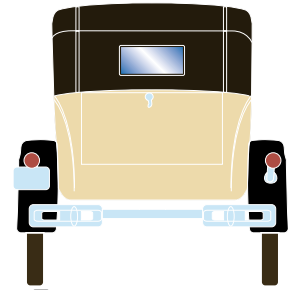

ATH26384

HO RTR Ford Model A Sport Coupe, Tan

ATH26385

HO RTR Ford Model A Sport Coupe, Blue

MODEL FEATURES:

- Factory assembled with many detail parts applied
- Molded cab interior with separately applied steering wheel
- Clear window glazing
- Rubber tires
- Ford licensed model