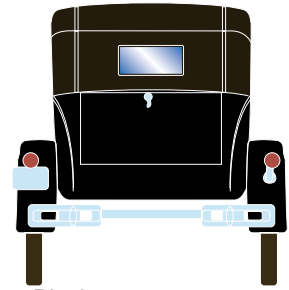

HO Ford Model A Sport Coupe

Announced 12.29.15
Orders Due: 1.22.16
ETA: November 2016

HO RTR Ford Model A Sport Coupe, Black