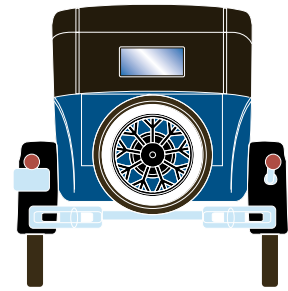

ATH26383

HO RTR Ford Model A Sport Coupe, Cream

\$17.98

Visit Your Local Retailer | Visit www.athearn.com | Call 1.800.338.4639

HO Ford Model A Sport Coupe

Announced 12.29.15
Orders Due: 1.22.16
ETA: November 2016

ATH26384

HO RTR Ford Model A Sport Coupe, Tan

ATH26385

HO RTR Ford Model A Sport Coupe, Blue

MODEL FEATURES:

- Factory assembled with many detail parts applied
- Molded cab interior with separately applied steering wheel
- Clear window glazing
- Rubber tires
- Ford licensed model