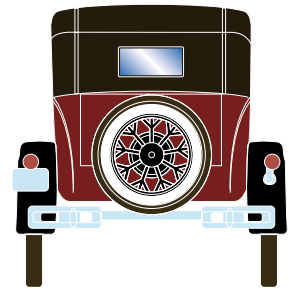

HO Ford Model A Sport Coupe

Announced 12.29.15
Orders Due: 1.22.16
ETA: November 2016

ATH26380

HO RTR Ford Model A Sport Coupe, Black

ATH26381

HO RTR Ford Model A Sport Coupe, Burgundy

ATH26382

HO RTR Ford Model A Sport Coupe, Dark Green

ATH26384

HO RTR Ford Model A Sport Coupe, Tan

ATH26385

HO RTR Ford Model A Sport Coupe, Blue

MODEL FEATURES:

- Factory assembled with many detail parts applied
- Molded cab interior with separately applied steering wheel
- Clear window glazing
- Rubber tires
- Ford licensed model