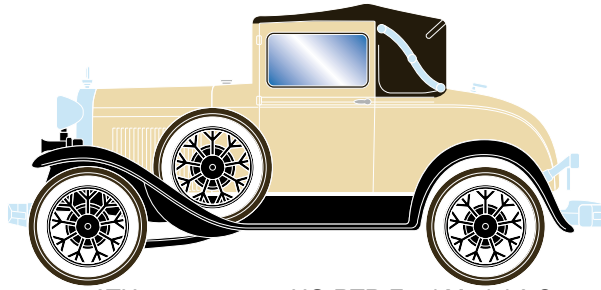

ATH26383

HO RTR Ford Model A Sport Coupe, Cream

\$17.98

Visit Your Local Retailer | Visit www.athearn.com | Call 1.800.338.4639

HO Ford Model A Sport Coupe

Announced 12.29.15
Orders Due: 1.22.16
ETA: November 2016

ATH26384

HO RTR Ford Model A Sport Coupe, Tan

ATH26385

HO RTR Ford Model A Sport Coupe, Blue

MODEL FEATURES:

- Factory assembled with many detail parts applied
- Molded cab interior with separately applied steering wheel
- Clear window glazing
- Rubber tires
- Ford licensed model