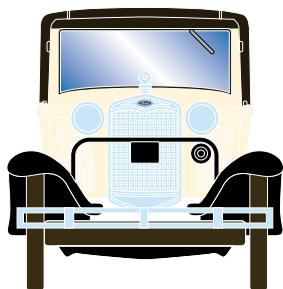

ATH26383

HO RTR Ford Model A Sport Coupe, Cream

$17.98

Visit Your Local Retailer | Visit www.athearn.com | Call 1.800.338.4639