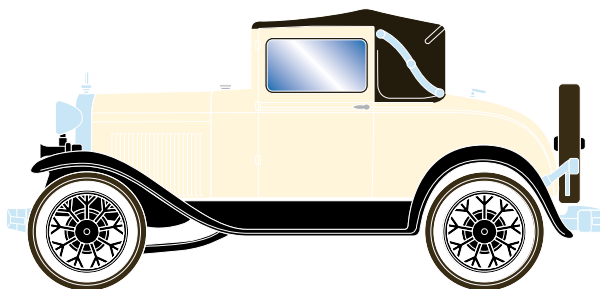

HO Ford Model A Sport Coupe

Announced 12.29.15
Orders Due: 1.22.16
ETA: November 2016

ATH26380

HO RTR Ford Model A Sport Coupe, Black

ATH26381

HO RTR Ford Model A Sport Coupe, Burgundy

ATH26382

HO RTR Ford Model A Sport Coupe, Dark Green

ATH26384

HO RTR Ford Model A Sport Coupe, Tan

ATH26385

HO RTR Ford Model A Sport Coupe, Blue

MODEL FEATURES:

- Factory assembled with many detail parts applied
- Molded cab interior with separately applied steering wheel
- Clear window glazing
- Rubber tires
- Ford licensed model