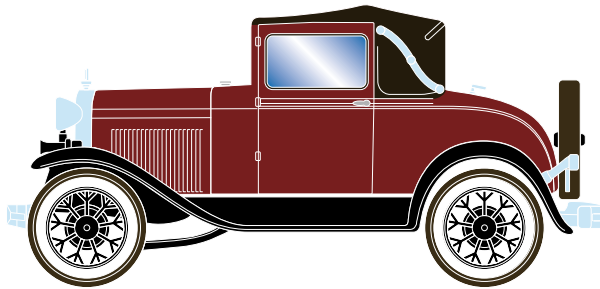

HO Ford Model A Sport Coupe

Announced 12.29.15
Orders Due: 1.22.16
ETA: November 2016

ATH26380

HO RTR Ford Model A Sport Coupe, Black

ATH26381

HO RTR Ford Model A Sport Coupe, Burgundy

ATH26382

HO RTR Ford Model A Sport Coupe, Dark Green

ATH26384

HO RTR Ford Model A Sport Coupe, Tan

ATH26385

HO RTR Ford Model A Sport Coupe, Blue

MODEL FEATURES:

- Factory assembled with many detail parts applied
- Molded cab interior with separately applied steering wheel
- Clear window glazing
- Rubber tires
- Ford licensed model