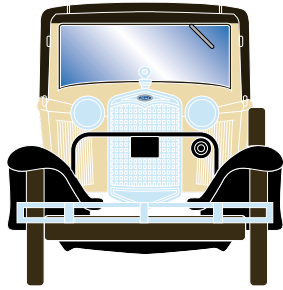

ATH26384

HO RTR Ford Model A Sport Coupe, Tan

ATH26385

HO RTR Ford Model A Sport Coupe, Blue

MODEL FEATURES:

- Factory assembled with many detail parts applied
- Molded cab interior with separately applied steering wheel
- Clear window glazing
- Rubber tires
- Ford licensed model