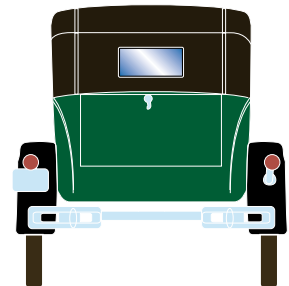

HO RTR Ford Model A Sport Coupe, Dark Green