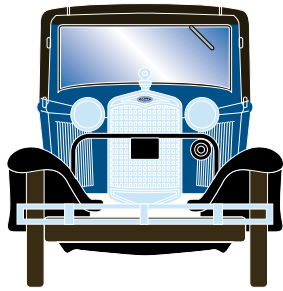

ATH26384

HO RTR Ford Model A Sport Coupe, Tan

ATH26385

HO RTR Ford Model A Sport Coupe, Blue

MODEL FEATURES:

- Factory assembled with many detail parts applied
- Molded cab interior with separately applied steering wheel
- Clear window glazing
- Rubber tires
- Ford licensed model