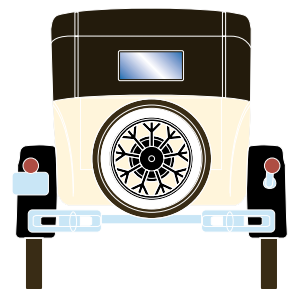

HO Ford Model A Sport Coupe

Announced 12.29.15
Orders Due: 1.22.16
ETA: November 2016

ATH26380

HO RTR Ford Model A Sport Coupe, Black

ATH26381

HO RTR Ford Model A Sport Coupe, Burgundy

ATH26382

HO RTR Ford Model A Sport Coupe, Dark Green

ATH26384

HO RTR Ford Model A Sport Coupe, Tan

ATH26385

HO RTR Ford Model A Sport Coupe, Blue

MODEL FEATURES:

- Factory assembled with many detail parts applied
- Molded cab interior with separately applied steering wheel
- Clear window glazing
- Rubber tires
- Ford licensed model