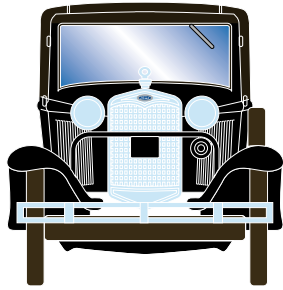

HO Ford Model A Sport Coupe

Announced 12.29.15
Orders Due: 1.22.16
ETA: November 2016

ATH26380

HO RTR Ford Model A Sport Coupe, Black