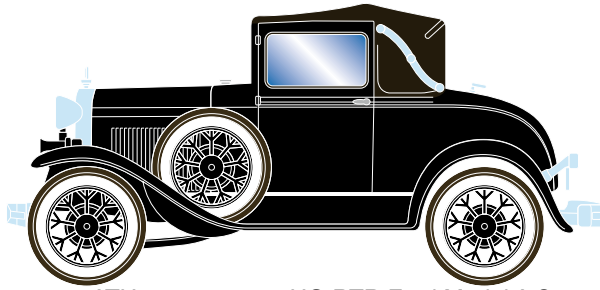

HO Ford Model A Sport Coupe

Announced 12.29.15
Orders Due: 1.22.16
ETA: November 2016

ATH26380

HO RTR Ford Model A Sport Coupe, Black

ATH26381

HO RTR Ford Model A Sport Coupe, Burgundy

ATH26382

HO RTR Ford Model A Sport Coupe, Dark Green

ATH26384

HO RTR Ford Model A Sport Coupe, Tan

ATH26385

HO RTR Ford Model A Sport Coupe, Blue

MODEL FEATURES:

- Factory assembled with many detail parts applied
- Molded cab interior with separately applied steering wheel
- Clear window glazing
- Rubber tires
- Ford licensed model