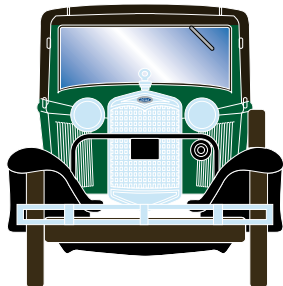

ATH26382

HO RTR Ford Model A Sport Coupe, Dark Green