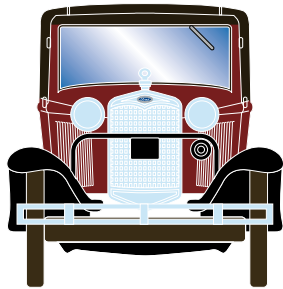

ATH26381

HO RTR Ford Model A Sport Coupe, Burgundy