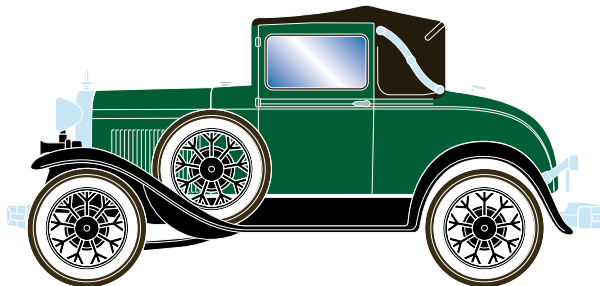

HO Ford Model A Sport Coupe

Announced 12.29.15
Orders Due: 1.22.16
ETA: November 2016

ATH26380

HO RTR Ford Model A Sport Coupe, Black

ATH26381

HO RTR Ford Model A Sport Coupe, Burgundy

ATH26382

HO RTR Ford Model A Sport Coupe, Dark Green

ATH26384

HO RTR Ford Model A Sport Coupe, Tan

ATH26385

HO RTR Ford Model A Sport Coupe, Blue

MODEL FEATURES:

- Factory assembled with many detail parts applied
- Molded cab interior with separately applied steering wheel
- Clear window glazing
- Rubber tires
- Ford licensed model