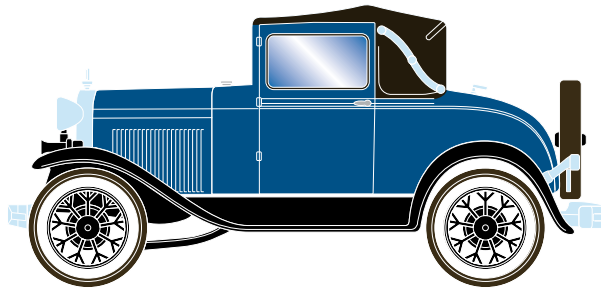

ATH26383

HO RTR Ford Model A Sport Coupe, Cream

\$17.98

Visit Your Local Retailer | Visit www.athearn.com | Call 1.800.338.4639

HO Ford Model A Sport Coupe

Announced 12.29.15
Orders Due: 1.22.16
ETA: November 2016

ATH26384

HO RTR Ford Model A Sport Coupe, Tan

ATH26385

HO RTR Ford Model A Sport Coupe, Blue

MODEL FEATURES:

- Factory assembled with many detail parts applied
- Molded cab interior with separately applied steering wheel
- Clear window glazing
- Rubber tires
- Ford licensed model