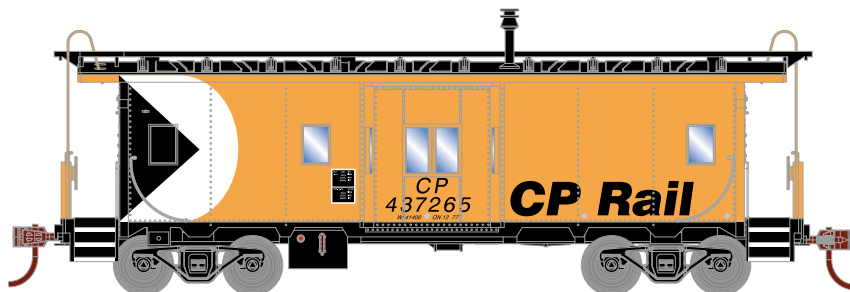

Canadian Pacific

ATH75003
ATH75004
ATH75005

HO RTR Bay Window Caboose, CP #437265
HO RTR Bay Window Caboose, CP #437266
HO RTR Bay Window Caboose, CP #437267

$26.98

Visit Your Local Retailer | Visit www.athearn.com | Call 1.800.338.4639