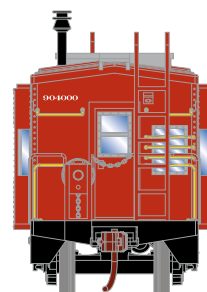

HO Bay Window Caboose Baltimore & Ohio

Announced 05.22.15
Orders Due: 06.26.15
ETA: March 2016

ATH75000
ATH75001
ATH75002

HO RTR Bay Window Caboose, B&O #C-3008
HO RTR Bay Window Caboose, B&O #C-3025
HO RTR Bay Window Caboose, B&O #C-3042

ATH75012

HO RTR Bay Window Caboose, B&O #904000

Canadian Pacific

ATH75003
ATH75004
ATH75005

HO RTR Bay Window Caboose, CP #437265
HO RTR Bay Window Caboose, CP #437266
HO RTR Bay Window Caboose, CP #437267

Erie-Lakawanna

ATH75009
ATH75010
ATH75011

HO RTR Bay Window Caboose, EL #324
HO RTR Bay Window Caboose, EL #333
HO RTR Bay Window Caboose, EL #357

All Railroads

MODEL FEATURES:

- Fine end handrails and ladders
- Clear windows
- Caboose trucks
- Separately applied smoke jack and brake wheel
- Fully-assembled and ready to run
- Highly-detailed, injection-molded body
- Painted and printed for realistic decoration
- Machined metal wheels
- Weighted for trouble free operation
- Wheels with RP25 contours operate on Code 55, 70, 75, 80, 83, 100 rail
- Body mounted McHenry operating scale knuckle couplers
- Window packaging for easy viewing
- Interior plastic blister carton safely holds model for convenient storage
- Minimum radius: 18"