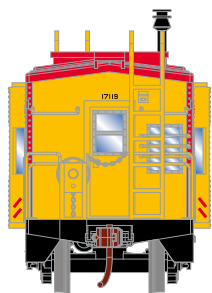

HO Bay Window Caboose Rock Island

Announced 05.22.15
Orders Due: 06.26.15
ETA: March 2016

ATH75006
ATH75007
ATH75008

HO RTR Bay Window Caboose, RI #17119
HO RTR Bay Window Caboose, RI #17206
HO RTR Bay Window Caboose, RI #17210