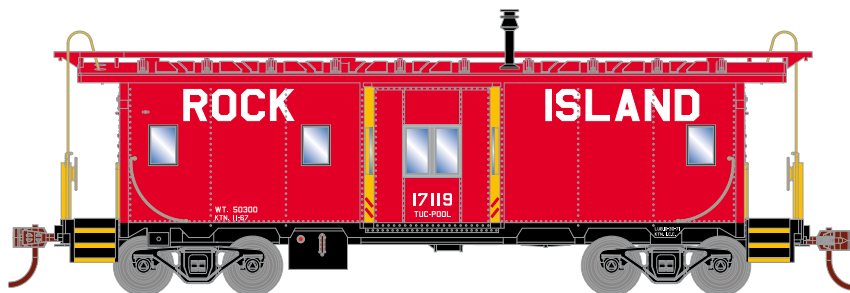

HO Bay Window Caboose Rock Island

Announced 05.22.15
Orders Due: 06.26.15
ETA: March 2016

ATH75006
ATH75007
ATH75008

HO RTR Bay Window Caboose, RI #17119
HO RTR Bay Window Caboose, RI #17206
HO RTR Bay Window Caboose, RI #17210