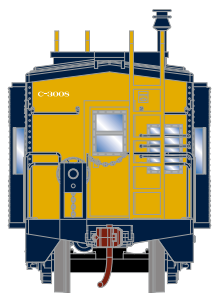

HO Bay Window Caboose Baltimore & Ohio

Announced 05.22.15
Orders Due: 06.26.15
ETA: March 2016

ATH75000
ATH75001
ATH75002

HO RTR Bay Window Caboose, B&O #C-3008
HO RTR Bay Window Caboose, B&O #C-3025
HO RTR Bay Window Caboose, B&O #C-3042

ATH75012

HO RTR Bay Window Caboose, B&O #904000

Canadian Pacific

ATH75003
ATH75004
ATH75005

HO RTR Bay Window Caboose, CP #437265
HO RTR Bay Window Caboose, CP #437266
HO RTR Bay Window Caboose, CP #437267

Erie-Lakawanna

ATH75009
ATH75010
ATH75011

HO RTR Bay Window Caboose, EL #324
HO RTR Bay Window Caboose, EL #333
HO RTR Bay Window Caboose, EL #357

All Railroads

MODEL FEATURES:

- Fine end handrails and ladders
- Clear windows
- Caboose trucks
- Separately applied smoke jack and brake wheel
- Fully-assembled and ready to run
- Highly-detailed, injection-molded body
- Painted and printed for realistic decoration
- Machined metal wheels
- Weighted for trouble free operation
- Wheels with RP25 contours operate on Code 55, 70, 75, 80, 83, 100 rail
- Body mounted McHenry operating scale knuckle couplers
- Window packaging for easy viewing
- Interior plastic blister carton safely holds model for convenient storage
- Minimum radius: 18"