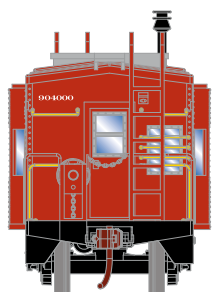

HO Bay Window Caboose Baltimore & Ohio

Announced 05.22.15
Orders Due: 06.26.15
ETA: March 2016

ATH75000
ATH75001
ATH75002

HO RTR Bay Window Caboose, B&O #C-3008
HO RTR Bay Window Caboose, B&O #C-3025
HO RTR Bay Window Caboose, B&O #C-3042

ATH75012

HO RTR Bay Window Caboose, B&O #904000

Canadian Pacific

ATH75003
ATH75004
ATH75005

HO RTR Bay Window Caboose, CP #437265
HO RTR Bay Window Caboose, CP #437266
HO RTR Bay Window Caboose, CP #437267

Erie-Lakawanna

ATH75009
ATH75010
ATH75011

HO RTR Bay Window Caboose, EL #324
HO RTR Bay Window Caboose, EL #333
HO RTR Bay Window Caboose, EL #357

All Railroads

MODEL FEATURES:

- Fine end handrails and ladders
- Clear windows
- Caboose trucks
- Separately applied smoke jack and brake wheel
- Fully-assembled and ready to run
- Highly-detailed, injection-molded body
- Painted and printed for realistic decoration
- Machined metal wheels
- Weighted for trouble free operation
- Wheels with RP25 contours operate on Code 55, 70, 75, 80, 83, 100 rail
- Body mounted McHenry operating scale knuckle couplers
- Window packaging for easy viewing
- Interior plastic blister carton safely holds model for convenient storage
- Minimum radius: 18"