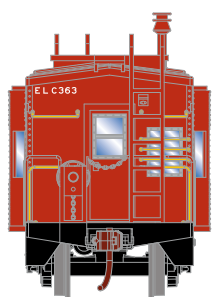

HO Bay Window Caboose Baltimore & Ohio

Announced 05.22.15
Orders Due: 06.26.15
ETA: March 2016

ATH75000
ATH75001
ATH75002

HO RTR Bay Window Caboose, B&O #C-3008
HO RTR Bay Window Caboose, B&O #C-3025
HO RTR Bay Window Caboose, B&O #C-3042

ATH75012

HO RTR Bay Window Caboose, B&O #904000

Canadian Pacific

ATH75003
ATH75004
ATH75005

HO RTR Bay Window Caboose, CP #437265
HO RTR Bay Window Caboose, CP #437266
HO RTR Bay Window Caboose, CP #437267

Erie-Lakawanna

ATH75009
ATH75010
ATH75011

HO RTR Bay Window Caboose, EL #324
HO RTR Bay Window Caboose, EL #333
HO RTR Bay Window Caboose, EL #357

All Railroads

MODEL FEATURES:

- Fine end handrails and ladders
- Clear windows
- Caboose trucks
- Separately applied smoke jack and brake wheel
- Fully-assembled and ready to run
- Highly-detailed, injection-molded body
- Painted and printed for realistic decoration
- Machined metal wheels
- Weighted for trouble free operation
- Wheels with RP25 contours operate on Code 55, 70, 75, 80, 83, 100 rail
- Body mounted McHenry operating scale knuckle couplers
- Window packaging for easy viewing
- Interior plastic blister carton safely holds model for convenient storage
- Minimum radius: 18"