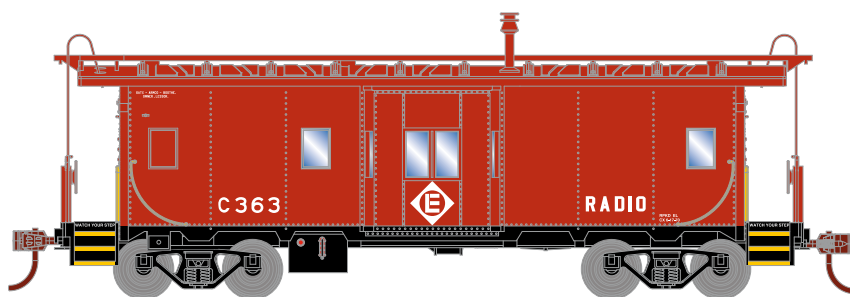

HO Bay Window Caboose Baltimore & Ohio

Announced 05.22.15
Orders Due: 06.26.15
ETA: March 2016

ATH75000
ATH75001
ATH75002

HO RTR Bay Window Caboose, B&O #C-3008
HO RTR Bay Window Caboose, B&O #C-3025
HO RTR Bay Window Caboose, B&O #C-3042

ATH75012

HO RTR Bay Window Caboose, B&O #904000

Canadian Pacific

ATH75003
ATH75004
ATH75005

HO RTR Bay Window Caboose, CP #437265
HO RTR Bay Window Caboose, CP #437266
HO RTR Bay Window Caboose, CP #437267

Erie-Lakawanna

ATH75009
ATH75010
ATH75011

HO RTR Bay Window Caboose, EL #324
HO RTR Bay Window Caboose, EL #333
HO RTR Bay Window Caboose, EL #357

All Railroads

MODEL FEATURES:

- Fine end handrails and ladders
- Clear windows
- Caboose trucks
- Separately applied smoke jack and brake wheel
- Fully-assembled and ready to run
- Highly-detailed, injection-molded body
- Painted and printed for realistic decoration
- Machined metal wheels
- Weighted for trouble free operation
- Wheels with RP25 contours operate on Code 55, 70, 75, 80, 83, 100 rail
- Body mounted McHenry operating scale knuckle couplers
- Window packaging for easy viewing
- Interior plastic blister carton safely holds model for convenient storage
- Minimum radius: 18"