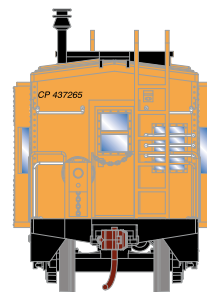

HO Bay Window Caboose Baltimore & Ohio

Announced 05.22.15
Orders Due: 06.26.15
ETA: March 2016

ATH75000
ATH75001
ATH75002

HO RTR Bay Window Caboose, B&O #C-3008
HO RTR Bay Window Caboose, B&O #C-3025
HO RTR Bay Window Caboose, B&O #C-3042

ATH75012

HO RTR Bay Window Caboose, B&O #904000

Canadian Pacific

ATH75003
ATH75004
ATH75005

HO RTR Bay Window Caboose, CP #437265
HO RTR Bay Window Caboose, CP #437266
HO RTR Bay Window Caboose, CP #437267