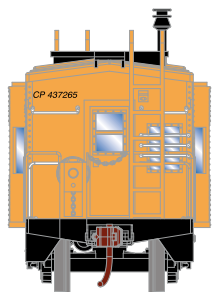

HO Bay Window Caboose Baltimore & Ohio

Announced 05.22.15
Orders Due: 06.26.15
ETA: March 2016

ATH75000
ATH75001
ATH75002

HO RTR Bay Window Caboose, B&O #C-3008
HO RTR Bay Window Caboose, B&O #C-3025
HO RTR Bay Window Caboose, B&O #C-3042

ATH75012

HO RTR Bay Window Caboose, B&O #904000

Canadian Pacific

ATH75003
ATH75004
ATH75005

HO RTR Bay Window Caboose, CP #437265
HO RTR Bay Window Caboose, CP #437266
HO RTR Bay Window Caboose, CP #437267