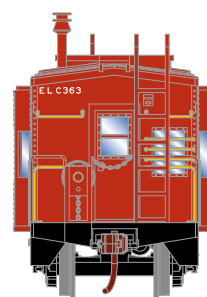

HO Bay Window Caboose Baltimore & Ohio

Announced 05.22.15
Orders Due: 06.26.15
ETA: March 2016

ATH75000
ATH75001
ATH75002

HO RTR Bay Window Caboose, B&O #C-3008
HO RTR Bay Window Caboose, B&O #C-3025
HO RTR Bay Window Caboose, B&O #C-3042

ATH75012

HO RTR Bay Window Caboose, B&O #904000

Canadian Pacific

ATH75003
ATH75004
ATH75005

HO RTR Bay Window Caboose, CP #437265
HO RTR Bay Window Caboose, CP #437266
HO RTR Bay Window Caboose, CP #437267

Erie-Lakawanna

ATH75009
ATH75010
ATH75011

HO RTR Bay Window Caboose, EL #324
HO RTR Bay Window Caboose, EL #333
HO RTR Bay Window Caboose, EL #357

All Railroads

MODEL FEATURES:

- Fine end handrails and ladders
- Clear windows
- Caboose trucks
- Separately applied smoke jack and brake wheel
- Fully-assembled and ready to run
- Highly-detailed, injection-molded body
- Painted and printed for realistic decoration
- Machined metal wheels
- Weighted for trouble free operation
- Wheels with RP25 contours operate on Code 55, 70, 75, 80, 83, 100 rail
- Body mounted McHenry operating scale knuckle couplers
- Window packaging for easy viewing
- Interior plastic blister carton safely holds model for convenient storage
- Minimum radius: 18"