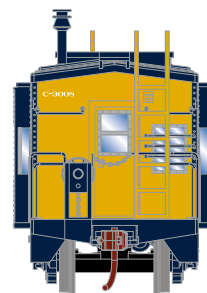

HO Bay Window Caboose Baltimore & Ohio

Announced 05.22.15
Orders Due: 06.26.15
ETA: March 2016

ATH75000
ATH75001
ATH75002

HO RTR Bay Window Caboose, B&O #C-3008
HO RTR Bay Window Caboose, B&O #C-3025
HO RTR Bay Window Caboose, B&O #C-3042

ATH75012

HO RTR Bay Window Caboose, B&O #904000

Canadian Pacific

ATH75003
ATH75004
ATH75005

HO RTR Bay Window Caboose, CP #437265
HO RTR Bay Window Caboose, CP #437266
HO RTR Bay Window Caboose, CP #437267

Erie-Lakawanna

ATH75009
ATH75010
ATH75011

HO RTR Bay Window Caboose, EL #324
HO RTR Bay Window Caboose, EL #333
HO RTR Bay Window Caboose, EL #357

All Railroads

MODEL FEATURES:

- Fine end handrails and ladders
- Clear windows
- Caboose trucks
- Separately applied smoke jack and brake wheel
- Fully-assembled and ready to run
- Highly-detailed, injection-molded body
- Painted and printed for realistic decoration
- Machined metal wheels
- Weighted for trouble free operation
- Wheels with RP25 contours operate on Code 55, 70, 75, 80, 83, 100 rail
- Body mounted McHenry operating scale knuckle couplers
- Window packaging for easy viewing
- Interior plastic blister carton safely holds model for convenient storage
- Minimum radius: 18"