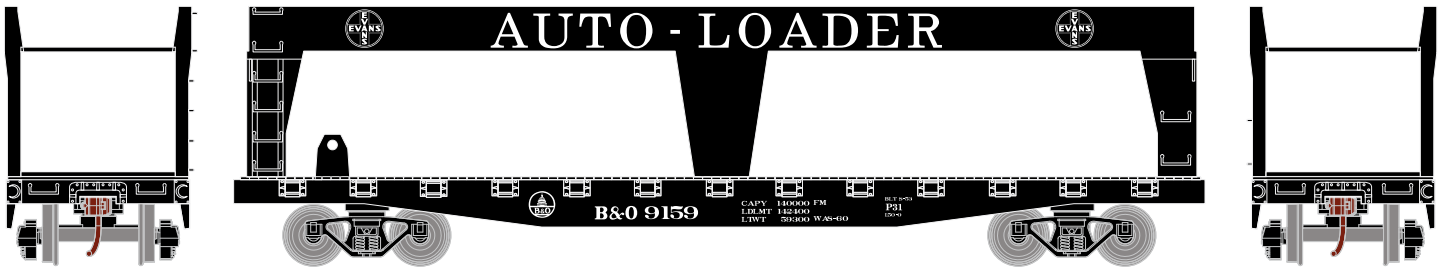

# HO 50' Auto Loader Burlington Northern

Announced 09.30.16  
Available for Backorder

ETA: August 2017

RND74428 HO 50' Double-Deck Autoloader, BN #140190  
RND74429 HO 50' Double-Deck Autoloader, BN #140197

# Burlington Northern Santa Fe

RND74430 HO 50' Double-Deck Autoloader, BNSF #140423  
RND74431 HO 50' Double-Deck Autoloader, BNSF #140427

# Baltimore & Ohio

RND74432 HO 50' Double-Deck Autoloader, B&O #9159  
RND74433 HO 50' Double-Deck Autoloader, B&O #9170

### MODEL FEATURES:

- Fully-assembled and ready to run out of the box
- Highly-detailed, injection-molded body
- Separately applied brake wheel
- Painted and printed for realistic decoration
- Weighted for trouble free operation
- 33" machined metal wheels with RP25 contours operate on all popular brands of track
- Body mounted McHenry operating scale knuckle couplers
- Window packaging for easy viewing plus interior plastic blister safely holds the model for convenient storage
- Replacement parts available
- Minimum radius: 18"