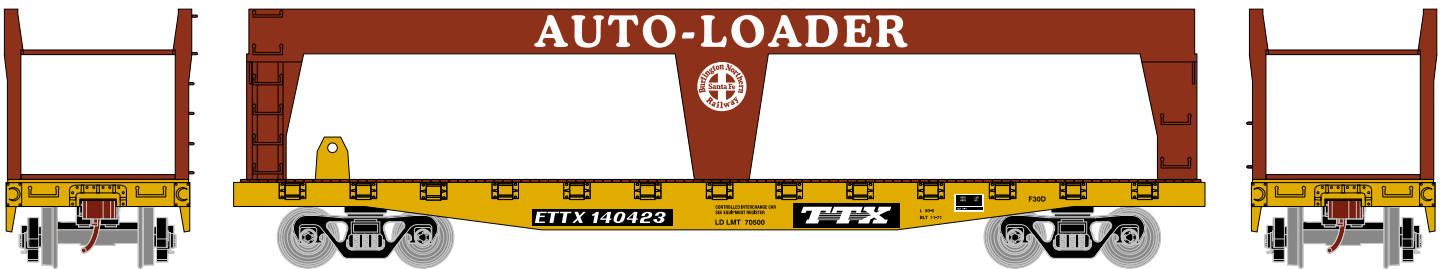

# HO 50' Auto Loader Burlington Northern

Announced 09.30.16  
Available for Backorder

ETA: August 2017

RND74428 HO 50' Double-Deck Autoloader, BN #140190  
RND74429 HO 50' Double-Deck Autoloader, BN #140197

# Burlington Northern Santa Fe

RND74430 HO 50' Double-Deck Autoloader, BNSF #140423  
RND74431 HO 50' Double-Deck Autoloader, BNSF #140427

# Baltimore & Ohio

RND74432 HO 50' Double-Deck Autoloader, B&O #9159  
RND74433 HO 50' Double-Deck Autoloader, B&O #9170

### MODEL FEATURES:

- Fully-assembled and ready to run out of the box
- Highly-detailed, injection-molded body
- Separately applied brake wheel
- Painted and printed for realistic decoration
- Weighted for trouble free operation
- 33" machined metal wheels with RP25 contours operate on all popular brands of track
- Body mounted McHenry operating scale knuckle couplers
- Window packaging for easy viewing plus interior plastic blister safely holds the model for convenient storage
- Replacement parts available
- Minimum radius: 18"