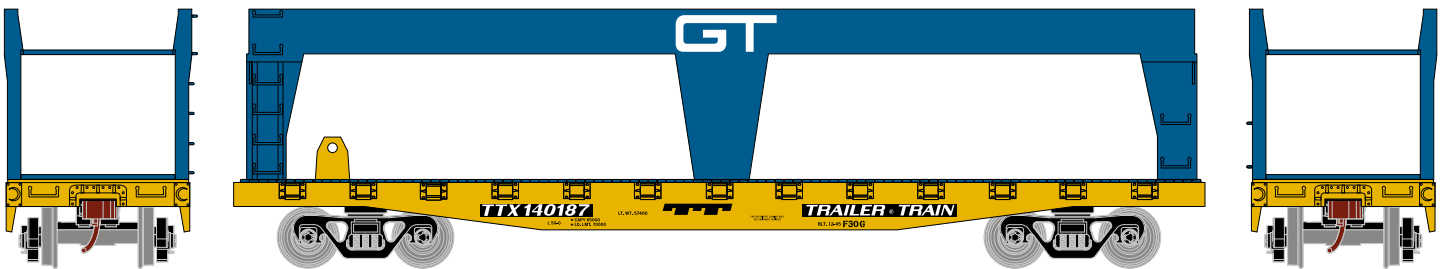

Grand Trunk Western

RND74438 HO 50' Double-Deck Autoloader, GTW #140187
RND74439 HO 50' Double-Deck Autoloader, GTW #140199