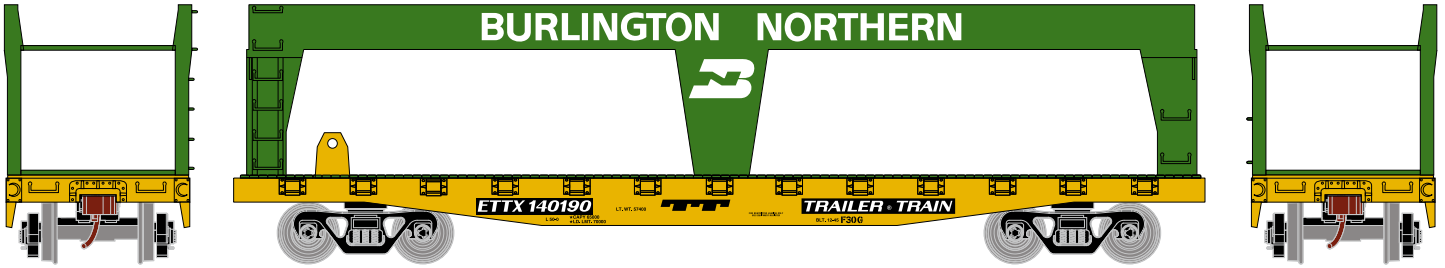

# HO 50' Auto Loader Burlington Northern

Announced 09.30.16  
Available for Backorder

ETA: August 2017

RND74428 HO 50' Double-Deck Autoloader, BN #140190  
RND74429 HO 50' Double-Deck Autoloader, BN #140197

# Burlington Northern Santa Fe

RND74430 HO 50' Double-Deck Autoloader, BNSF #140423  
RND74431 HO 50' Double-Deck Autoloader, BNSF #140427

# Baltimore & Ohio

RND74432 HO 50' Double-Deck Autoloader, B&O #9159  
RND74433 HO 50' Double-Deck Autoloader, B&O #9170

### MODEL FEATURES:

- Fully-assembled and ready to run out of the box
- Highly-detailed, injection-molded body
- Separately applied brake wheel
- Painted and printed for realistic decoration
- Weighted for trouble free operation
- 33" machined metal wheels with RP25 contours operate on all popular brands of track
- Body mounted McHenry operating scale knuckle couplers
- Window packaging for easy viewing plus interior plastic blister safely holds the model for convenient storage
- Replacement parts available
- Minimum radius: 18"