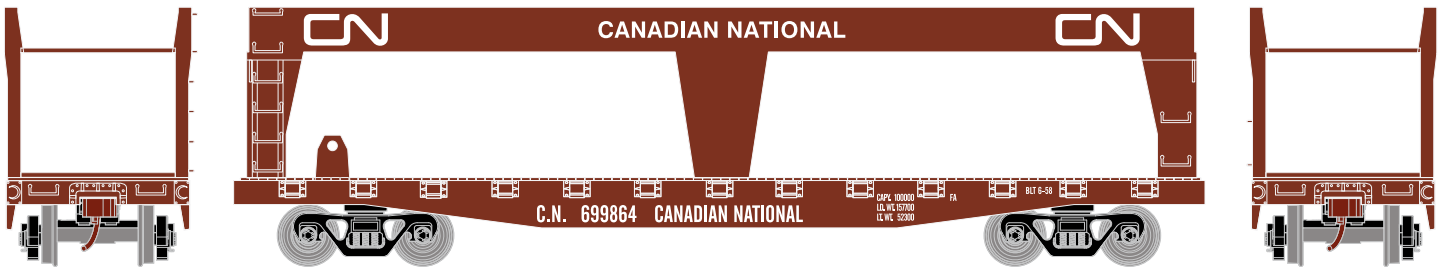

Canadian National

RND74434 HO 50' Double-Deck Autoloader, CN #699864
RND74435 HO 50' Double-Deck Autoloader, CN #699913

$28.98SRP

Visit Your Local Retailer | Visit www.athearn.com | Call 1.800.338.4639