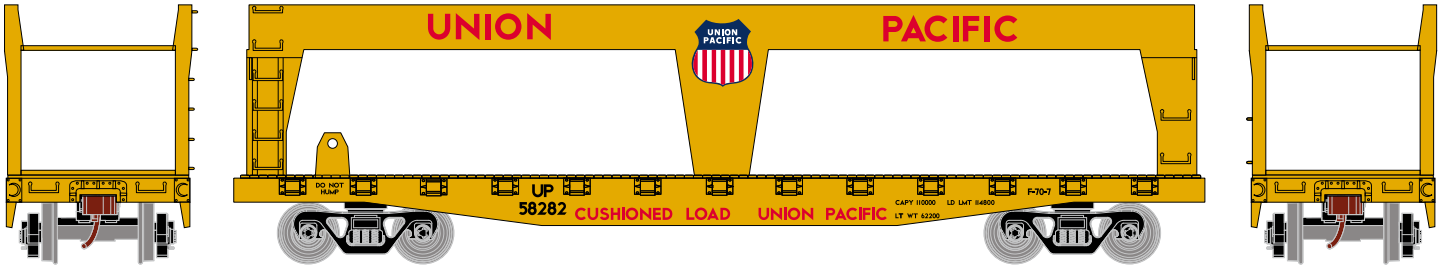

HO 50' Auto Loader

Announced 09.30.16
Available for Backorder

Union Pacific*

ETA: August 2017

RND74444
RND74445

HO 50' Double-Deck Autoloader, UP #58282
HO 50' Double-Deck Autoloader, UP #58289

All Road Names

MODEL FEATURES:

- Fully-assembled and ready to run out of the box
- Highly-detailed, injection-molded body
- Separately applied brake wheel
- Painted and printed for realistic decoration
- Weighted for trouble free operation
- 33" machined metal wheels with RP25 contours operate on all popular brands of track
- Body mounted McHenry operating scale knuckle couplers
- Window packaging for easy viewing plus interior plastic blister safely holds the model for convenient storage
- Replacement parts available
- Minimum radius: 18"

$28.98SRP

Visit Your Local Retailer | Visit www.athearn.com | Call 1.800.338.4639

* Union Pacific Licensed Product