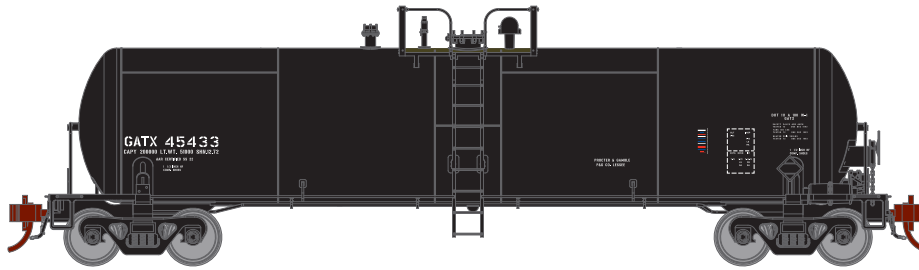

HO GATC 20K Tank Car

GATX Black Early w/COTS & ACI

Announced 11.22.19
Orders Due: 12.27.19
 ETA: November 2020

Photo - James Eager

Era: 1972+

ATHG40157
 ATHG40158
 ATHG40159
 ATHG40160

HO GATC 20K-Gallon GS Tank, GATX Black Early #45433
 HO GATC 20K-Gallon GS Tank, GATX Black Early #45436
 HO GATC 20K-Gallon GS Tank, GATX Black Early #45439
 HO GATC 20K-Gallon GS Tank, GATX Black Early (3)