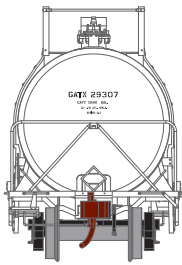

GATX Emery

Era: 1983+