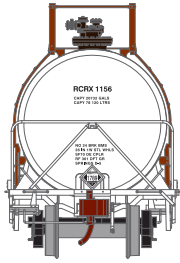

Reagent Chemical & Research

Era: 1999+

ATHG40173	HO GATC 20K-Gallon GS Tank, RCRX #1156
ATHG40174	HO GATC 20K-Gallon GS Tank, RCRX #1167
ATHG40175	HO GATC 20K-Gallon GS Tank, RCRX #1172
ATHG40176	HO GATC 20K-Gallon GS Tank, RCRX # (3)