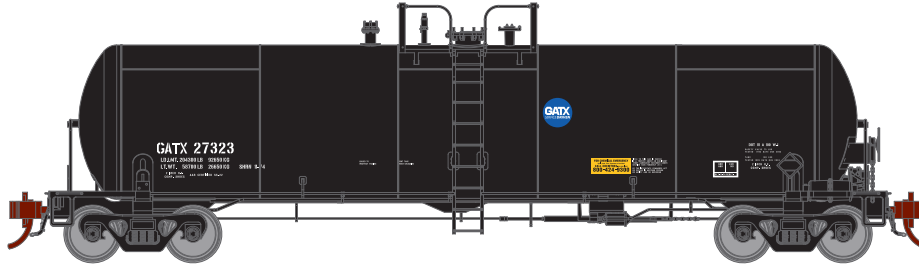

HO GATC 20K Tank Car

GATX Black Service Driven

Announced 11.22.19
Orders Due: 12.27.19
ETA: November 2020

Era: 1986+

- ATHG40161 HO GATC 20K-Gallon GS Tank, GATX Service Driven #27323
- ATHG40162 HO GATC 20K-Gallon GS Tank, GATX Service Driven #27331
- ATHG40163 HO GATC 20K-Gallon GS Tank, GATX Service Driven #27340
- ATHG40164 HO GATC 20K-Gallon GS Tank, GATX Service Driven #1 (3)