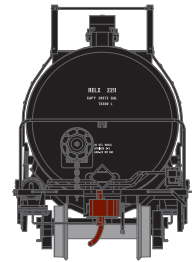

Relco Tank Line

Era: 1983+

ATHG40177	HO GATC 20K-Gallon GS Tank, RELX #2211
ATHG40178	HO GATC 20K-Gallon GS Tank, RELX #2231
ATHG40179	HO GATC 20K-Gallon GS Tank, RELX #2239
ATHG40180	HO GATC 20K-Gallon GS Tank, RELX (3)

All Road Names

PROTOTYPE AND BACKGROUND INFO:

GATX's North American tank car fleet consists of more than 59,000 cars with nearly 70 different types serving the chemical, petroleum, transportation, agriculture, food, mineral, and plastics markets. Major car groupings include general service and high pressure, and cars used to carry various types of acids and other specialty products. Customer logos can occasionally be found on GATX leased cars. These cars can be found interchanged all over North America on all major and short line railroads.

MODEL FEATURES:

- Fully-assembled and ready to run out of the box
- Highly-detailed, injection-molded body
- All models are representative of prototypical paint schemes
- 70 or 100-ton Roller Bearing trucks with animated spinning bearing caps per prototype
- 33"(70-ton) or 36"(100-ton) machined metal wheels with RP25 contours operate on all popular brands of track
- Separately applied brake wheel and ladders
- Weighted for trouble free operation
- Painted and printed for realistic decoration
- Body mounted McHenry operating scale knuckle couplers
- Window packaging for easy viewing plus interior plastic blister safely holds the model for convenient storage
- Replacement parts available
- Minimum radius: 18"

$51.98 Individual SRP **$149.98** 3-Pack SRP

These items are subject to Horizon's MAP policy

Visit Your Local Retailer | Visit www.athearn.com | Call 1.800.338.4639