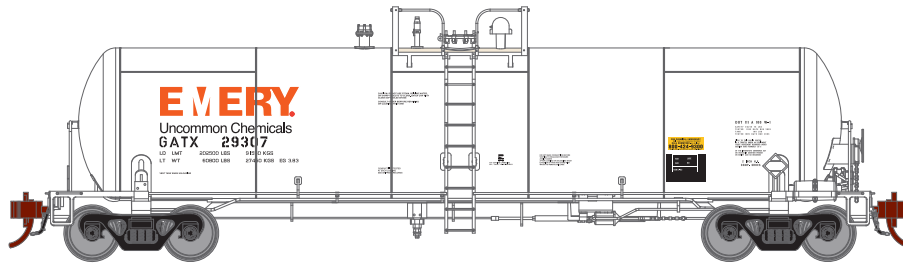

GATX Emery

ATHG40165
ATHG40166
ATHG40167
ATHG40168

HO GATC 20K-Gallon GS Tank, GATX Emery #29307
HO GATC 20K-Gallon GS Tank, GATX Emery #29332
HO GATC 20K-Gallon GS Tank, GATX Emery #29338
HO GATC 20K-Gallon GS Tank, GATX Emery #29316

$51.98 Individual SRP **$149.98** 3-Pack SRP

These items are subject to Horizon's MAP policy

Visit Your Local Retailer | Visit www.athearn.com | Call 1.800.338.4639