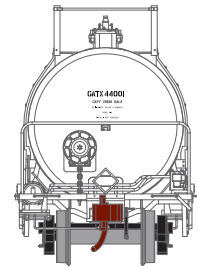

GATX White General Service

Era: 1972+

- ATHG40169 HO GATC 20K-Gallon GS Tank, GATX White Gen Srv #44001
- ATHG40170 HO GATC 20K-Gallon GS Tank, GATX White Gen Srv #44020
- ATHG40171 HO GATC 20K-Gallon GS Tank, GATX White Gen Srv #44025
- ATHG40172 HO GATC 20K-Gallon GS Tank, GATX White Gen Srv (3)