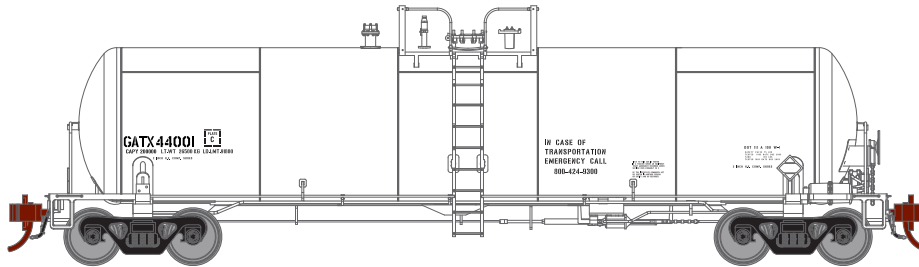

GATX White General Service

Era: 1972+

- ATHG40169 HO GATC 20K-Gallon GS Tank, GATX White Gen Srv #44001
- ATHG40170 HO GATC 20K-Gallon GS Tank, GATX White Gen Srv #44020
- ATHG40171 HO GATC 20K-Gallon GS Tank, GATX White Gen Srv #44025
- ATHG40172 HO GATC 20K-Gallon GS Tank, GATX White Gen Srv (3)