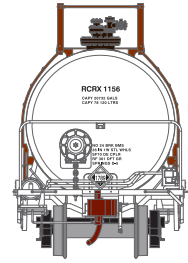

Reagent Chemical & Research

Era: 1999+

ATHG40173	HO GATC 20K-Gallon GS Tank, RCRX #1156
ATHG40174	HO GATC 20K-Gallon GS Tank, RCRX #1167
ATHG40175	HO GATC 20K-Gallon GS Tank, RCRX #1172
ATHG40176	HO GATC 20K-Gallon GS Tank, RCRX # (3)