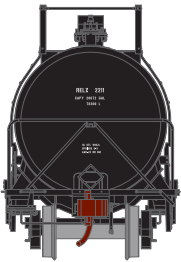

Relco Tank Line

Era: 1983+

- | | |
|-----------|--|
| ATHG40177 | HO GATC 20K-Gallon GS Tank, RELX #2211 |
| ATHG40178 | HO GATC 20K-Gallon GS Tank, RELX #2231 |
| ATHG40179 | HO GATC 20K-Gallon GS Tank, RELX #2239 |
| ATHG40180 | HO GATC 20K-Gallon GS Tank, RELX (3) |