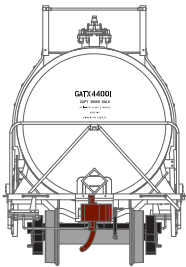

GATX White General Service

Era: 1972+

- ATHG40169 HO GATC 20K-Gallon GS Tank, GATX White Gen Srv #44001
- ATHG40170 HO GATC 20K-Gallon GS Tank, GATX White Gen Srv #44020
- ATHG40171 HO GATC 20K-Gallon GS Tank, GATX White Gen Srv #44025
- ATHG40172 HO GATC 20K-Gallon GS Tank, GATX White Gen Srv (3)