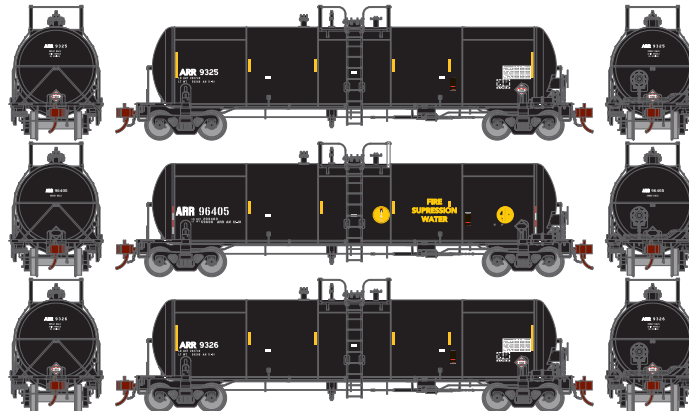

Alaska Railroad

Era: 2005+

- ATHG40154 HO GATC 20K-Gallon GS Tank, ARR #9320
- ATHG40155 HO GATC 20K-Gallon GS Tank, ARR #9321
- ATHG40156 HO GATC 20K-Gallon GS Tank, ARR #1 (3)

ARR FEATURES:

- First time with FRA Yellow conspicuity striping applied
- Three pack available with "Fire Suppression" scheme