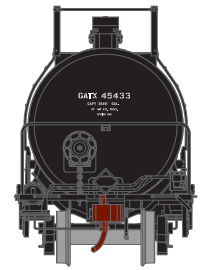

HO GATC 20K Tank Car

GATX Black Early w/COTS & ACI

Announced 11.22.19
Orders Due: 12.27.19
 ETA: November 2020

Photo - James Eager

Era: 1972+

ATHG40157
 ATHG40158
 ATHG40159
 ATHG40160

HO GATC 20K-Gallon GS Tank, GATX Black Early #45433
 HO GATC 20K-Gallon GS Tank, GATX Black Early #45436
 HO GATC 20K-Gallon GS Tank, GATX Black Early #45439
 HO GATC 20K-Gallon GS Tank, GATX Black Early (3)