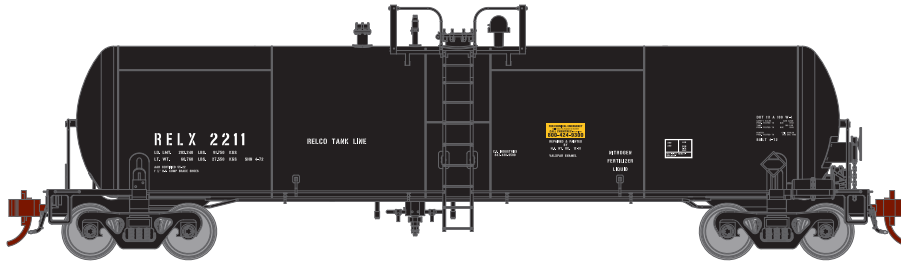

Relco Tank Line

Era: 1983+

ATHG40177	HO GATC 20K-Gallon GS Tank, RELX #2211
ATHG40178	HO GATC 20K-Gallon GS Tank, RELX #2231
ATHG40179	HO GATC 20K-Gallon GS Tank, RELX #2239
ATHG40180	HO GATC 20K-Gallon GS Tank, RELX (3)

All Road Names

PROTOTYPE AND BACKGROUND INFO:

GATX's North American tank car fleet consists of more than 59,000 cars with nearly 70 different types serving the chemical, petroleum, transportation, agriculture, food, mineral, and plastics markets. Major car groupings include general service and high pressure, and cars used to carry various types of acids and other specialty products. Customer logos can occasionally be found on GATX leased cars. These cars can be found interchanged all over North America on all major and short line railroads.

MODEL FEATURES:

- Fully-assembled and ready to run out of the box
- Highly-detailed, injection-molded body
- All models are representative of prototypical paint schemes
- 70 or 100-ton Roller Bearing trucks with animated spinning bearing caps per prototype
- 33"(70-ton) or 36"(100-ton) machined metal wheels with RP25 contours operate on all popular brands of track
- Separately applied brake wheel and ladders
- Weighted for trouble free operation
- Painted and printed for realistic decoration
- Body mounted McHenry operating scale knuckle couplers
- Window packaging for easy viewing plus interior plastic blister safely holds the model for convenient storage
- Replacement parts available
- Minimum radius: 18"

$51.98 Individual SRP **$149.98** 3-Pack SRP

These items are subject to Horizon's MAP policy

Visit Your Local Retailer | Visit www.athearn.com | Call 1.800.338.4639