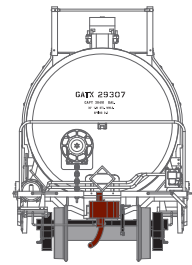

GATX Emery

Era: 1983+

ATHG40165
 ATHG40166
 ATHG40167
 ATHG40168

HO GATC 20K-Gallon GS Tank, GATX Emery #29307
 HO GATC 20K-Gallon GS Tank, GATX Emery #29332
 HO GATC 20K-Gallon GS Tank, GATX Emery #29338
 HO GATC 20K-Gallon GS Tank, GATX Emery #29316