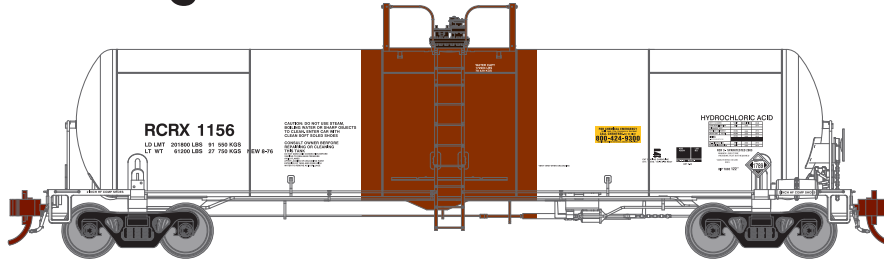

HO GATC 20K Tank Car

Announced 11.22.19
Orders Due: 12.27.19

ETA: November 2020

Reagent Chemical & Research

Era: 1999+

ATHG40173	HO GATC 20K-Gallon GS Tank, RCRX #1156
ATHG40174	HO GATC 20K-Gallon GS Tank, RCRX #1167
ATHG40175	HO GATC 20K-Gallon GS Tank, RCRX #1172
ATHG40176	HO GATC 20K-Gallon GS Tank, RCRX # (3)