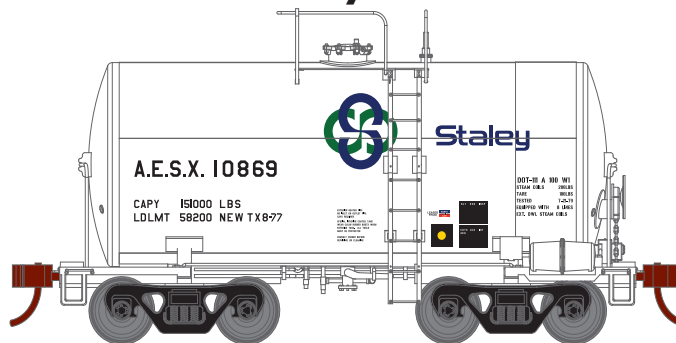

HO NACC 8,000 Gallon Tank Car

Announced: 6.25.13
Orders Due: 7.19.13

ETA: February 2014

GATX/Black

Era: Late 1970s+
Previous Run:
January 2009

ATH89121 #5776 ATH89122 #5777 ATH89123 #5779

NATX/Black

Era: Early 1940s+
New Paint Scheme

ATH89124 #8265 ATH89125 #8273 ATH89126 #8257

NATX/Amaizo

Era: Mid 1950s+
Previous Run:
August 2010

ATH89127 #10853 ATH89128 #10854 ATH89129 #10856

Staley/White

Era: Mid 1950s+
Previous Run:
August 2010

ATH89130 #10869 ATH89131 #10873 ATH89132 #10874