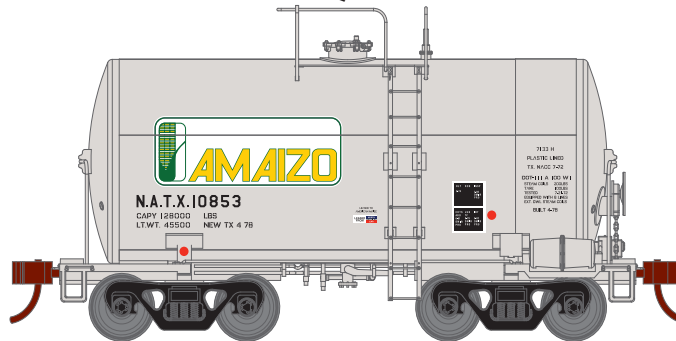

ATH89127 #10853 ATH89128 #10854 ATH89129 #10856