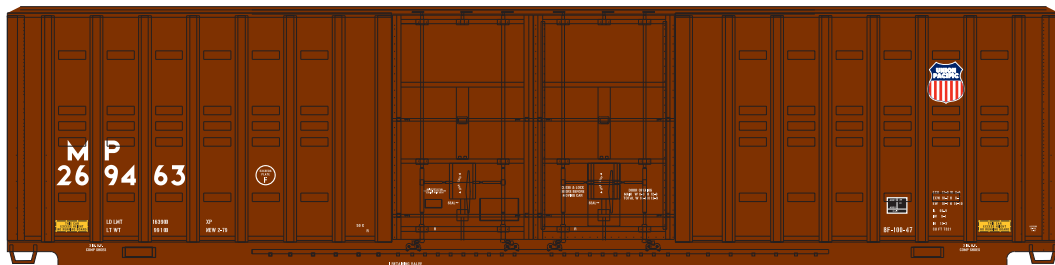

#604514
#604517

Southern Railway

Era: 1974+

ATH96394
ATH96395
ATH96396

#43491
#43492
#43495

Union Pacific (ex-MP)

Era: 1996+

ATH96397
ATH96398
ATH96399

#269463
#269474
#269481

MODEL FEATURES

- Waffle sides
- Separately applied door closure rods, metal grab irons and etched metal end platforms
- 100-Ton roller bearing trucks with 36" wheels
- Wheels with RP25 contours operate on Code 55, 70, 75, 80, 83, and 100 rail
- Fully-assembled and ready-to-run out of the box
- Accurately painted and printed for prototypical realism
- Highly-detailed, injection-molded body
- Separate wireform grab irons, etched metal coupler crossover platforms Coupler
- Machined metal wheels
- Underframe detail: air brake reservoir, control valve, and brake cylinder with plumbing and brake rod details
- Weighted for trouble free operation
- Body-mounted, McHenry operating scale knuckle couplers
- Multiple road numbers
- Window packaging for easy viewing, plus interior plastic blister safely holds the model for convenient storage
- Replacement parts available
- Minimum radius: 18"
- Recommended radius: 22"