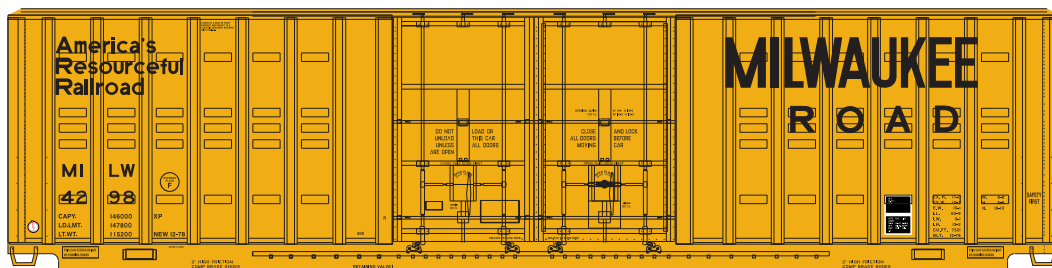

HO 60' Berwick High-Cube Box Car

Announced: 10.24.14
Orders Due: 11.28.14

ETA: July 2015

Milwaukee Road

Era: 1978+

ATH96383 #4298
ATH96384 #4301
ATH96385 #4303

Missouri Pacific

Era: 1979+