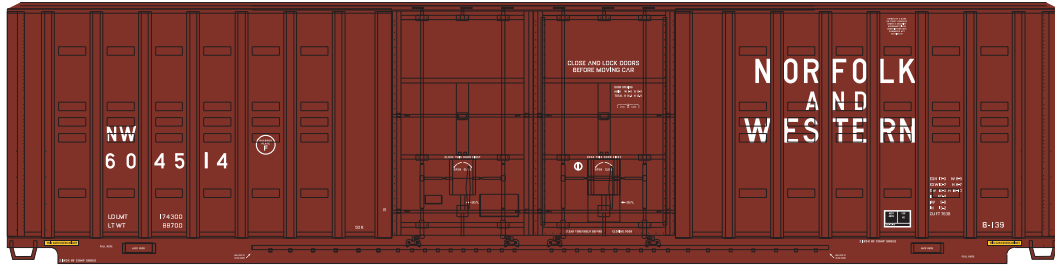

Visit Your Local Retailer | Visit www.athearn.com | Call 1.800.338.4639

HO 60' Berwick High-Cube Box Car

Announced: 10.24.14
Orders Due: 11.28.14

Norfolk & Western

ETA: July 2015

Era: 1974+

ATH96392
ATH96393

#604514
#604517

Southern Railway

Era: 1974+

ATH96394
ATH96395
ATH96396

#43491
#43492
#43495

Union Pacific (ex-MP)

Era: 1996+

ATH96397
ATH96398
ATH96399