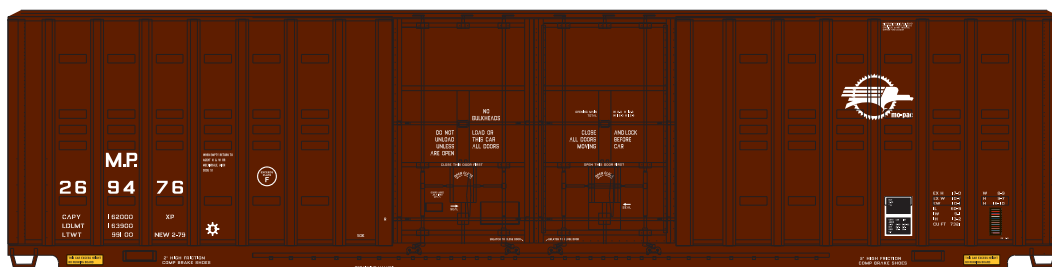

HO 60' Berwick High-Cube Box Car

Announced: 10.24.14
Orders Due: 11.28.14

ETA: July 2015

Milwaukee Road

Era: 1978+

ATH96383 #4298
ATH96384 #4301
ATH96385 #4303

Missouri Pacific

Era: 1979+

ATH96386 #269476
ATH96387 #269484
ATH96388 #269490

Norfolk Southern

Era: 1986+

ATH96389 #468123

Era: 1986+

ATH96390 #468127
ATH96391 #468190

* Union Pacific Licensed Product

\$38.98

#269463
#269474
#269481

MODEL FEATURES

- Waffle sides
- Separately applied door closure rods, metal grab irons and etched metal end platforms
- 100-Ton roller bearing trucks with 36" wheels
- Wheels with RP25 contours operate on Code 55, 70, 75, 80, 83, and 100 rail
- Fully-assembled and ready-to-run out of the box
- Accurately painted and printed for prototypical realism
- Highly-detailed, injection-molded body
- Separate wireform grab irons, etched metal coupler crossover platforms Coupler
- Machined metal wheels
- Underframe detail: air brake reservoir, control valve, and brake cylinder with plumbing and brake rod details
- Weighted for trouble free operation
- Body-mounted, McHenry operating scale knuckle couplers
- Multiple road numbers
- Window packaging for easy viewing, plus interior plastic blister safely holds the model for convenient storage
- Replacement parts available
- Minimum radius: 18"
- Recommended radius: 22"