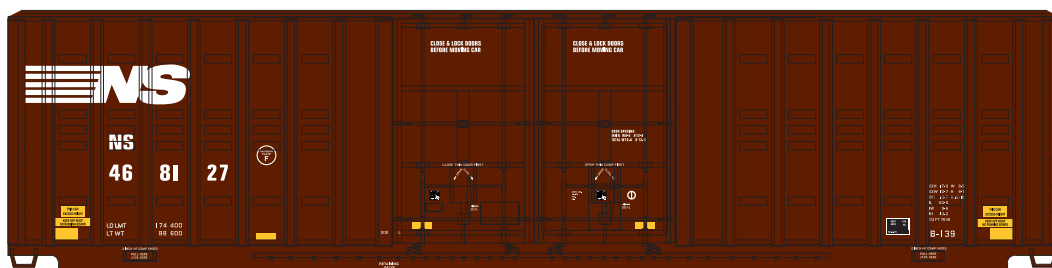

HO 60' Berwick High-Cube Box Car

Announced: 10.24.14
Orders Due: 11.28.14

ETA: July 2015

Milwaukee Road

Era: 1978+

ATH96383 #4298
ATH96384 #4301
ATH96385 #4303

Missouri Pacific

Era: 1979+

ATH96386 #269476
ATH96387 #269484
ATH96388 #269490

Norfolk Southern

Era: 1986+

ATH96389 #468123

Era: 1986+

ATH96390 #468127
ATH96391 #468190

* Union Pacific Licensed Product

\$38.98