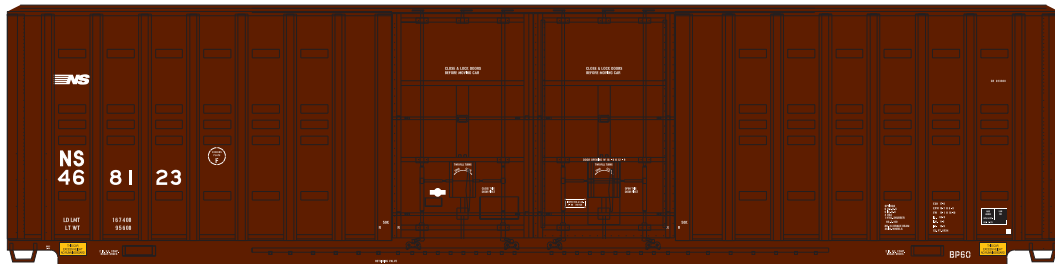

Visit Your Local Retailer | Visit www.athearn.com | Call 1.800.338.4639

HO 60' Berwick High-Cube Box Car

Announced: 10.24.14
Orders Due: 11.28.14

Norfolk & Western

ETA: July 2015

Era: 1974+

ATH96392
ATH96393

#604514
#604517

Southern Railway

Era: 1974+

ATH96394
ATH96395
ATH96396

#43491
#43492
#43495

Union Pacific (ex-MP)

Era: 1996+

ATH96397
ATH96398
ATH96399