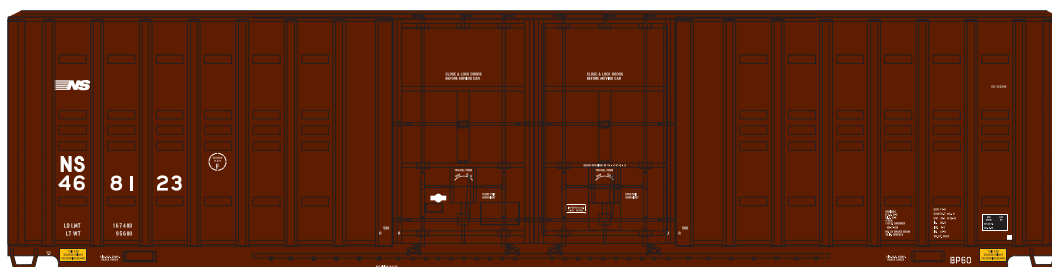

HO 60' Berwick High-Cube Box Car

Announced: 10.24.14
Orders Due: 11.28.14

ETA: July 2015

Milwaukee Road

Era: 1978+

ATH96383 #4298
ATH96384 #4301
ATH96385 #4303

Missouri Pacific

Era: 1979+

ATH96386 #269476
ATH96387 #269484
ATH96388 #269490

Norfolk Southern

Era: 1986+

ATH96389 #468123

Era: 1986+

ATH96390 #468127
ATH96391 #468190

* Union Pacific Licensed Product

\$38.98

#269463
#269474
#269481

MODEL FEATURES

- Waffle sides
- Separately applied door closure rods, metal grab irons and etched metal end platforms
- 100-Ton roller bearing trucks with 36" wheels
- Wheels with RP25 contours operate on Code 55, 70, 75, 80, 83, and 100 rail
- Fully-assembled and ready-to-run out of the box
- Accurately painted and printed for prototypical realism
- Highly-detailed, injection-molded body
- Separate wireform grab irons, etched metal coupler crossover platforms Coupler
- Machined metal wheels
- Underframe detail: air brake reservoir, control valve, and brake cylinder with plumbing and brake rod details
- Weighted for trouble free operation
- Body-mounted, McHenry operating scale knuckle couplers
- Multiple road numbers
- Window packaging for easy viewing, plus interior plastic blister safely holds the model for convenient storage
- Replacement parts available
- Minimum radius: 18"
- Recommended radius: 22"