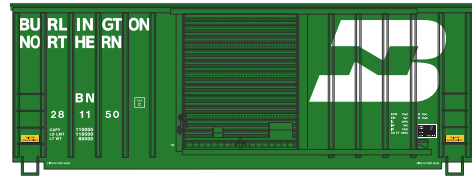

Burlington Northern

- RND1060 HO 40' High Cube OB Boxcar, BN #281150
- RND1061 HO 40' High Cube OB Boxcar, BN #281166
- RND1062 HO 40' High Cube OB Boxcar, BN #281174