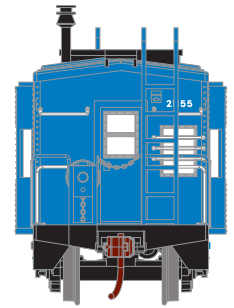

HO Bay Window Caboose

Announced: 5.7.13
Orders Due: 5.24.13

ETA: January 2014

Conrail

Era: Mid 1970s
thru Late 1990s

ATH74767
ATH74768
ATH74769

#21155
#21158
#21166

CSX

Era: Mid 1980s
to Present

ATH74770
ATH74771
ATH74772

#900413
#900414
#900415

\$26.98

FEATURES

- New road numbers
- Fully assembled and ready-to-run
- Full window glazing
- Separately applied end rails, ladders, brake wheel stand, and smokejack
- Precision machined metal wheels
- McHenry scale knuckle spring couplers
- Minimum radius: 18"