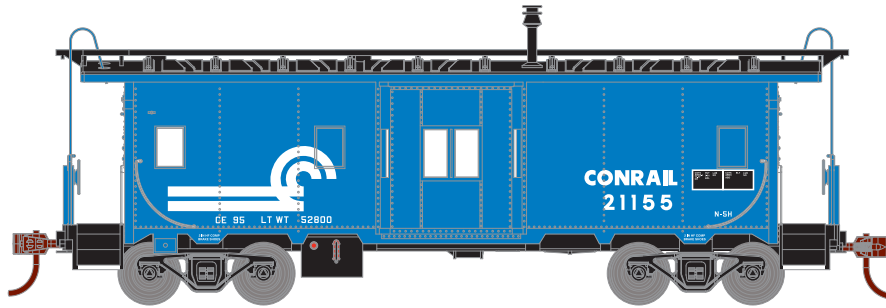

HO Bay Window Caboose

Announced: 5.7.13
Orders Due: 5.24.13

ETA: January 2014

Conrail

Era: Mid 1970s
thru Late 1990s

ATH74767
ATH74768
ATH74769

#21155
#21158
#21166

CSX

Era: Mid 1980s
to Present

ATH74770
ATH74771
ATH74772

#900413
#900414
#900415

\$26.98

FEATURES

- New road numbers
- Fully assembled and ready-to-run
- Full window glazing
- Separately applied end rails, ladders, brake wheel stand, and smokejack
- Precision machined metal wheels
- McHenry scale knuckle spring couplers
- Minimum radius: 18"