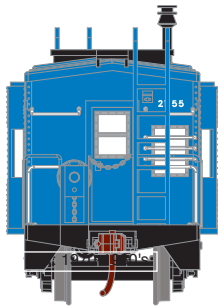

HO Bay Window Caboose

Announced: 5.7.13
Orders Due: 5.24.13

ETA: January 2014

Conrail

Era: Mid 1970s
thru Late 1990s

ATH74767
ATH74768
ATH74769

#21155
#21158
#21166

CSX

Era: Mid 1980s
to Present

ATH74770
ATH74771
ATH74772

#900413
#900414
#900415

\$26.98

FEATURES

- New road numbers
- Fully assembled and ready-to-run
- Full window glazing
- Separately applied end rails, ladders, brake wheel stand, and smokejack
- Precision machined metal wheels
- McHenry scale knuckle spring couplers
- Minimum radius: 18"