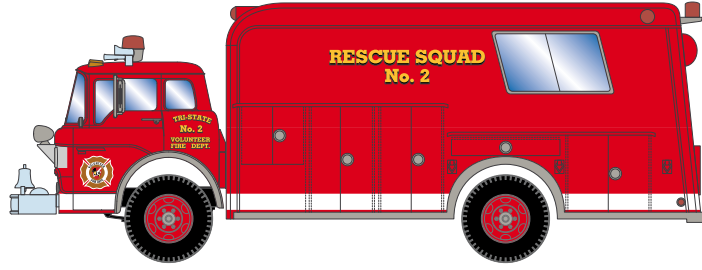

## County Fire (Red & White)

ATH10285

N Ford Fire Rescue Truck, County Fire #6

## Fire Department

ATH10286

N Ford Fire Rescue Truck, Rescue Co #32

## Volunteer Fire

ATH10289

N Ford Fire Rescue Truck, Volunteer Fire #2

### PROTOTYPE HISTORY:

The Ford C-Series is a medium-duty cab-over engine (COE) truck that was built by Ford between 1957 and 1990. It was used primarily for local delivery, and fire apparatus. Many of the fire trucks came merely as cab and windshield models.