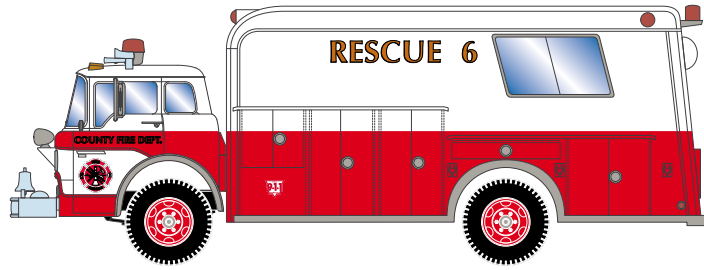

# N Ford C Fire Truck

Announced 12.29.17  
Orders Due: 01.26.18

ETA: December 2018

## County Fire (Red & White)

ATH10285

N Ford Fire Rescue Truck, County Fire #6

## Fire Department

ATH10286

N Ford Fire Rescue Truck, Rescue Co #32

### PROTOTYPE HISTORY:

The Ford C-Series is a medium-duty cab-over engine (COE) truck that was built by Ford between 1957 and 1990. It was used primarily for local delivery, and fire apparatus. Many of the fire trucks came merely as cab and windshield models.