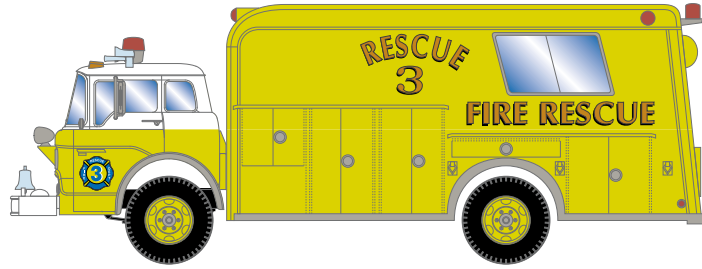

ATH10290

N Ford Fire Rescue Truck, Fire Rescue #3