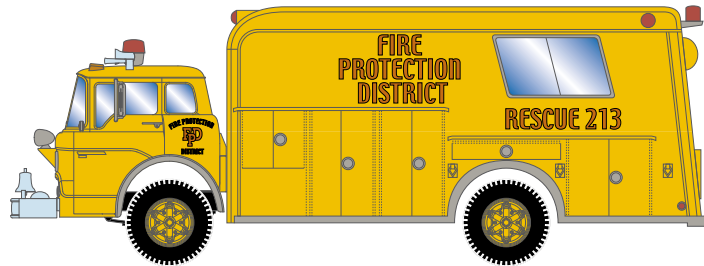

## County Fire (Red & White)

ATH10285

N Ford Fire Rescue Truck, County Fire #6

## Fire Department

ATH10286

N Ford Fire Rescue Truck, Rescue Co #32

## Fire Protection District

ATH10287

N Ford Fire Rescue Truck, FPD #213

### PROTOTYPE HISTORY:

The Ford C-Series is a medium-duty cab-over engine (COE) truck that was built by Ford between 1957 and 1990. It was used primarily for local delivery, and fire apparatus. Many of the fire trucks came merely as cab and windshield models.