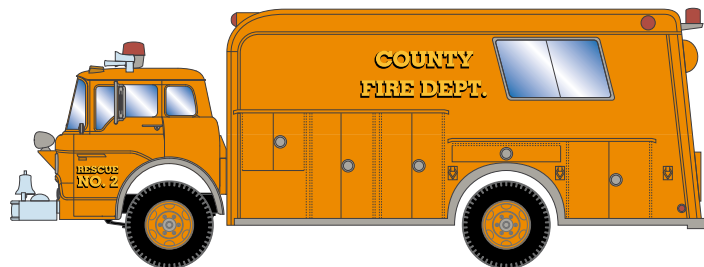

ATH10288

N Ford Fire Rescue Truck, County Fire #2