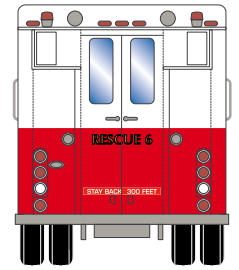

## County Fire (Red & White)

ATH10285

N Ford Fire Rescue Truck, County Fire #6

### PROTOTYPE HISTORY:

The Ford C-Series is a medium-duty cab-over engine (COE) truck that was built by Ford between 1957 and 1990. It was used primarily for local delivery, and fire apparatus. Many of the fire trucks came merely as cab and windshield models.