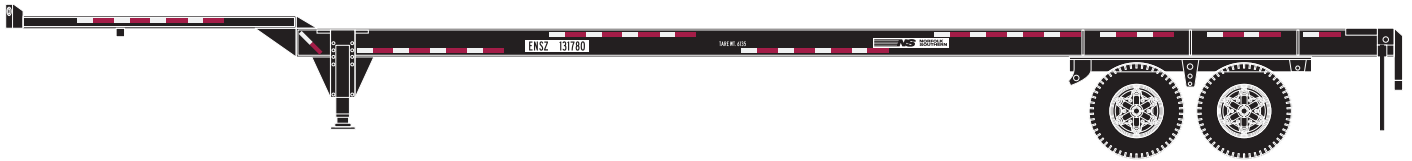

Announced: 11-18-08
Orders Due: 12-12-08
 ETA: May 2009

48' Chassis (2 pack)

Era: Right Now!

- Asked for by modelers!!
- Two chassis numbers, different from previously offered
- All new tooling
- Razor-sharp printing and painting
- Each pack will have two new container floors to replace floors in your existing containers
- Fully assembled
- Contemporary paint schemes, operating right now