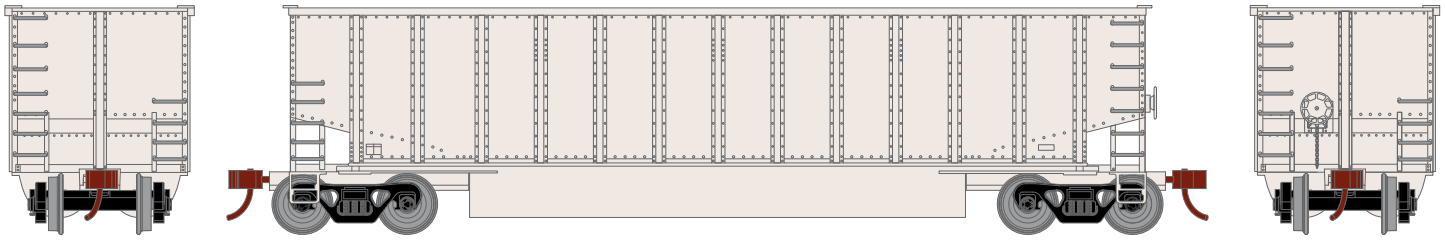

HO Bethgon Coalporter w/ Load

Announced 05.22.15
Orders Due: 06.26.15

ETA: March 2016

All Railroads

ATH93000

HO RTR Bethgon Coalporter w/Load, Undecorated

MODEL FEATURES:

- Fully assembled and ready for your layout
- Razor sharp printing and painting
- Separate metal grab irons
- Weighted for optimum performance
- McHenry scale knuckle spring couplers installed
- Machined RP25 profile 36" metal wheels with RP25 contours operate on Code 55, 70, 75, 80, 83, 100 rail
- Body mounted McHenry operating scale knuckle couplers
- Window packaging for easy viewing
- Interior plastic blister safely holds the model for convenient storage
- Minimum radius: 18"

Singles - $39.98

5-Pack - $198.98

Visit Your Local Retailer | Visit www.athearn.com | Call 1.800.338.4639