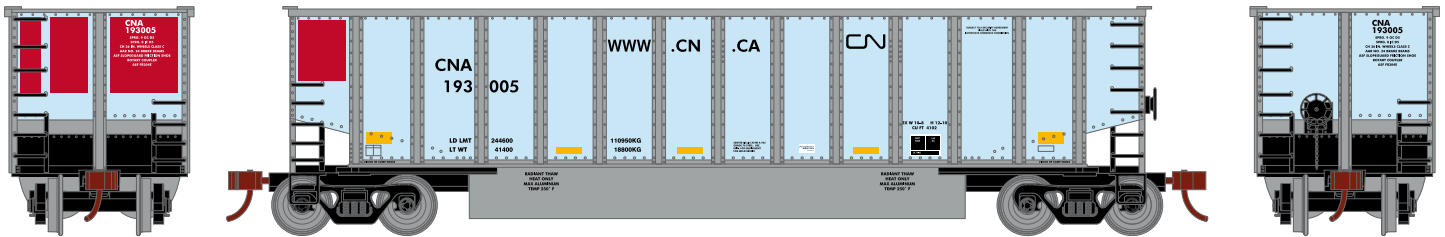

HO Bethgon Coalporter w/ Load American Electric Power Service

Announced 05.22.15
Orders Due: 06.26.15

ETA: March 2016

ATH97856	HO RTR Bethgon Coalporter w/Load, AEPX #5606
ATH97857	HO RTR Bethgon Coalporter w/Load, AEPX #1 (5-pack)
ATH97858	HO RTR Bethgon Coalporter w/Load, AEPX #2 (5-pack)

Canadian National

ATH97859	HO RTR Bethgon Coalporter w/Load, CN #193005
ATH97860	HO RTR Bethgon Coalporter w/Load, CN #1 (5-pack)
ATH97861	HO RTR Bethgon Coalporter w/Load, CN #2 (5-pack)

CSX Transportation

ATH97862	HO RTR Bethgon Coalporter w/Load, CSXT #383779
ATH97863	HO RTR Bethgon Coalporter w/Load, CSXT #1 (5-pack)
ATH97864	HO RTR Bethgon Coalporter w/Load, CSXT #2 (5-pack)

Singles - \$39.98

5-Pack - \$198.98

MODEL FEATURES:

- Fully assembled and ready for your layout
- Razor sharp printing and painting
- Separate metal grab irons
- Weighted for optimum performance
- McHenry scale knuckle spring couplers installed
- Machined RP25 profile 36" metal wheels with RP25 contours operate on Code 55, 70, 75, 80, 83, 100 rail
- Body mounted McHenry operating scale knuckle couplers
- Window packaging for easy viewing
- Interior plastic blister safely holds the model for convenient storage
- Minimum radius: 18"