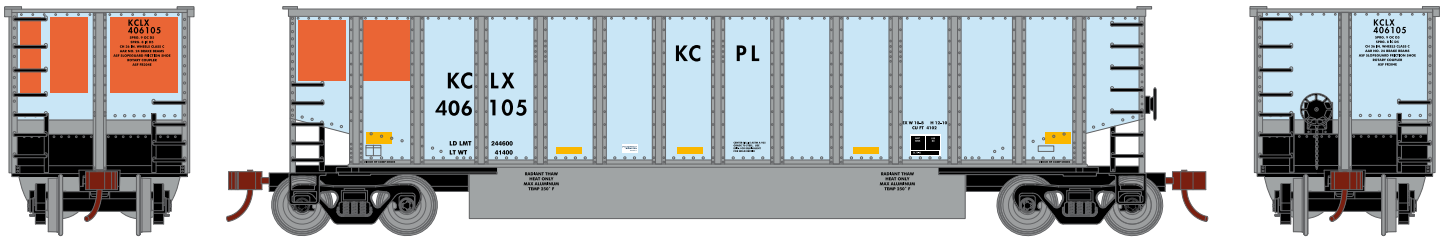

Canadian National

ATH97859	HO RTR Bethgon Coalporter w/Load, CN #193005
ATH97860	HO RTR Bethgon Coalporter w/Load, CN #1 (5-pack)
ATH97861	HO RTR Bethgon Coalporter w/Load, CN #2 (5-pack)

CSX Transportation

ATH97862	HO RTR Bethgon Coalporter w/Load, CSXT #383779
ATH97863	HO RTR Bethgon Coalporter w/Load, CSXT #1 (5-pack)
ATH97864	HO RTR Bethgon Coalporter w/Load, CSXT #2 (5-pack)

Singles - \$39.98

5-Pack - \$198.98

Visit Your Local Retailer | Visit www.athearn.com | Call 1.800.338.4639

HO Bethgon Coalporter w/ Load Jefferson Energy Center

Announced 05.22.15
Orders Due: 06.26.15

ETA: March 2016

ATH97865	HO RTR Bethgon Coalporter w/Load, JECX #1012
ATH97866	HO RTR Bethgon Coalporter w/Load, JECX #1 (5-pack)
ATH97867	HO RTR Bethgon Coalporter w/Load, JECX #2 (5-pack)

Kansas City Power & Light

ATH97868	HO RTR Bethgon Coalporter w/Load, KCLX #406105
ATH97869	HO RTR Bethgon Coalporter w/Load, KCLX #1 (5-pack)
ATH97870	HO RTR Bethgon Coalporter w/Load, KCLX #2 (5-pack)