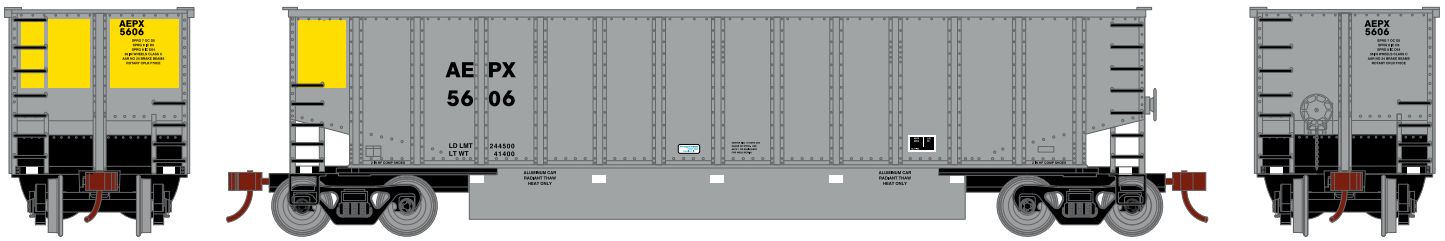

HO Bethgon Coalporter w/ Load American Electric Power Service

Announced 05.22.15
Orders Due: 06.26.15

ETA: March 2016

ATH97856	HO RTR Bethgon Coalporter w/Load, AEPX #5606
ATH97857	HO RTR Bethgon Coalporter w/Load, AEPX #1 (5-pack)
ATH97858	HO RTR Bethgon Coalporter w/Load, AEPX #2 (5-pack)

Canadian National

ATH97859	HO RTR Bethgon Coalporter w/Load, CN #193005
ATH97860	HO RTR Bethgon Coalporter w/Load, CN #1 (5-pack)
ATH97861	HO RTR Bethgon Coalporter w/Load, CN #2 (5-pack)

CSX Transportation

MODEL FEATURES:

- Fully assembled and ready for your layout
- Razor sharp printing and painting
- Separate metal grab irons
- Weighted for optimum performance
- McHenry scale knuckle spring couplers installed
- Machined RP25 profile 36" metal wheels with RP25 contours operate on Code 55, 70, 75, 80, 83, 100 rail
- Body mounted McHenry operating scale knuckle couplers
- Window packaging for easy viewing
- Interior plastic blister safely holds the model for convenient storage
- Minimum radius: 18"