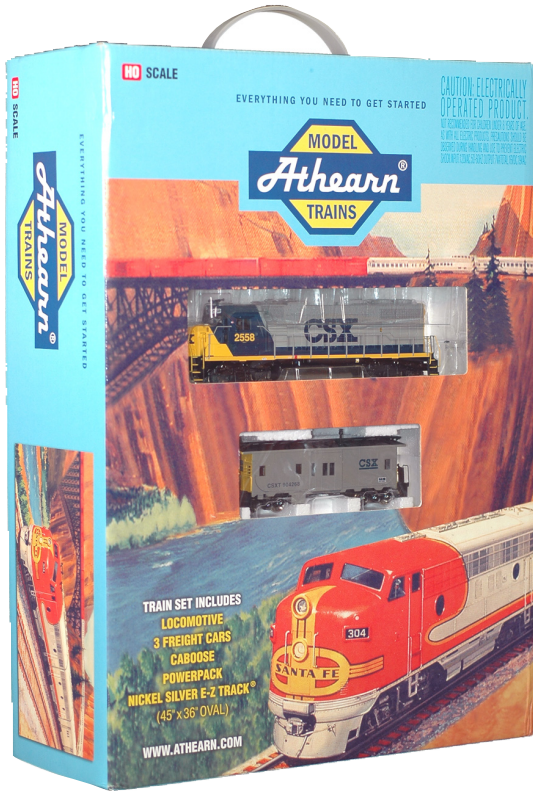

Announced: 11-18-08
IN STOCK
Ready to Ship

Iron Horse Train Set

___ 1073 BNSF \$129.98

___ 1074 CSX \$129.98

___ 1075 Union Pacific \$129.98*

- Modern GP38-2 locomotive
- Three freight cars with a matching caboose
- Athearn TrainPak power supply
- 36" x 45" oval of Bachmann E-Z Track with gray roadbed
- Brand new package design with convenient carry handle
- Box measures approximately: 13"W x 5"D x 18"H
- Dealers at iHobby Expo raved about the new package - it's small size, the carry handle, the windows