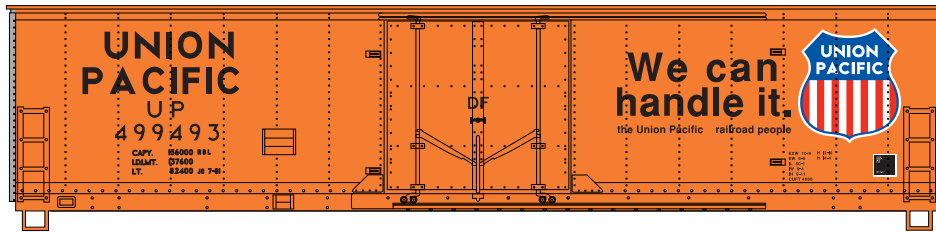

Announced: 1-19-10
Orders Due: 2-19-10
 ETA: May 2010

50' Youngstown Door Box

___ 74813 Union Pacific #499493 \$18.98*
 (One of a kind paint scheme)

___ 74814 Union Pacific #492915 \$18.98*
 ___ 74815 Union Pacific #492938 \$18.98*
 ___ 74816 Union Pacific #492956 \$18.98*

Era: 1970s - 1990s

- Fully assembled
- Razor-sharp printing and painting
- McHenry® scale knuckle spring couplers
- Factory installed separate side ladders
- Perfect for small home layouts
- RP25 profile machined 33" metal wheel sets
- Weighted for optimum performance