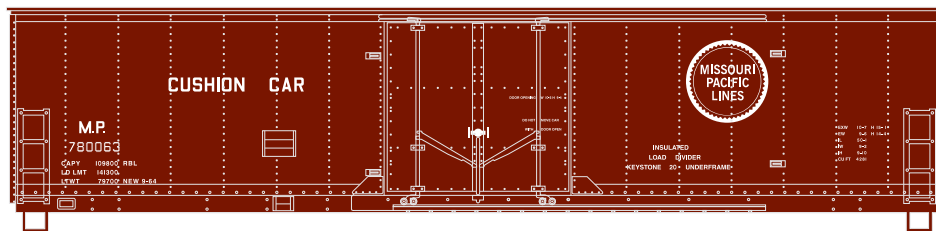

Announced: 1-19-10
Orders Due: 2-19-10
 ETA: May 2010

50' Youngstown Door Box

___ 74813 Union Pacific #499493 \$18.98*
 (One of a kind paint scheme)

___ 74814 Union Pacific #492915 \$18.98*
 ___ 74815 Union Pacific #492938 \$18.98*
 ___ 74816 Union Pacific #492956 \$18.98*

___ 74817 USEX/Canfor #2067 \$18.98
 ___ 74818 USEX/Canfor #2074 \$18.98
 ___ 74819 USEX/Canfor #2079 \$18.98

___ 74820 Missouri Pacific #780063 \$18.98*
 ___ 74821 Missouri Pacific #780094 \$18.98*
 ___ 74822 Missouri Pacific #780131 \$18.98*

Era: 1970s - 1990s

- Fully assembled
- Razor-sharp printing and painting
- McHenry® scale knuckle spring couplers
- Factory installed separate side ladders
- Perfect for small home layouts
- RP25 profile machined 33" metal wheel sets
- Weighted for optimum performance