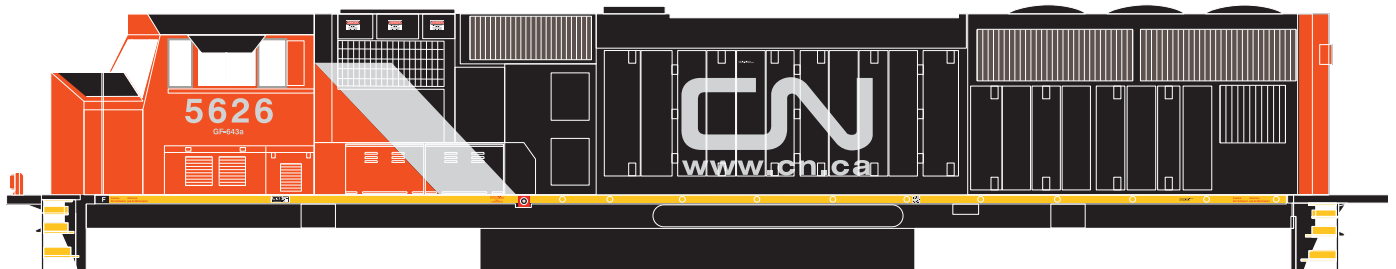

Announced: 11-17-09
Orders Due: 12-11-09
ETA: April 2010

SD70M / SD75M

- G62212 SD75I BNSF #8276 \$149.98
- G62213 SD75I BNSF #8280 \$149.98
- G62214 SD75I BNSF #8294 \$149.98

- G62215 SD75I Canadian National #5668 \$149.98
- G62216 SD75I Canadian National #5710 \$149.98
- G62217 SD75I Canadian National #5776 \$149.98