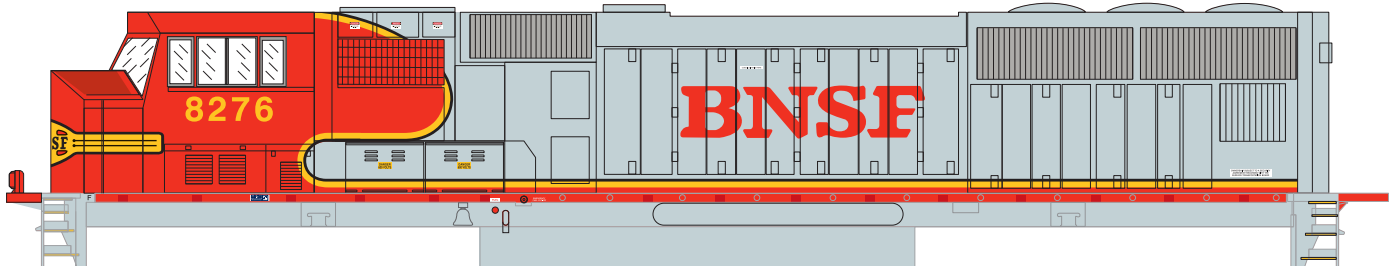

Announced: 11-17-09
Orders Due: 12-11-09
ETA: April 2010

SD70M / SD75M

- G62212 SD75I BNSF #8276 \$149.98
- G62213 SD75I BNSF #8280 \$149.98
- G62214 SD75I BNSF #8294 \$149.98

- G62215 SD75I Canadian National #5668 \$149.98
- G62216 SD75I Canadian National #5710 \$149.98
- G62217 SD75I Canadian National #5776 \$149.98