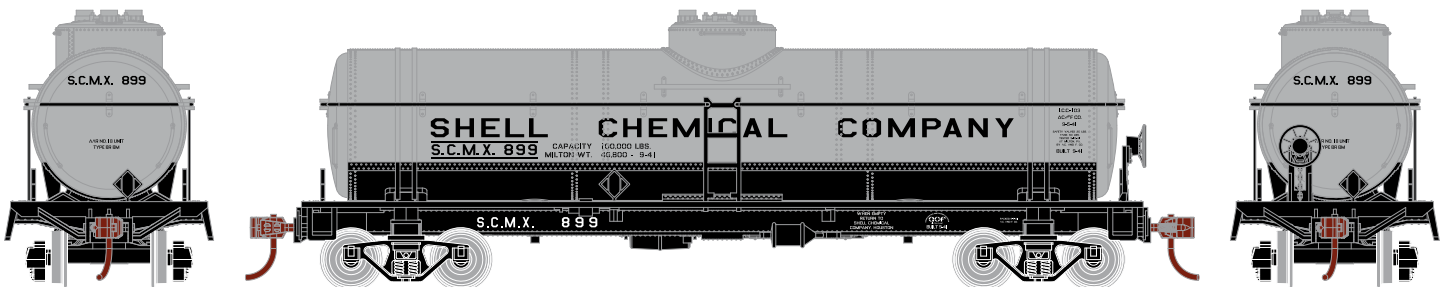

HO Single Dome Tank Car Alaska Railroad

Announced 04.24.15
Orders Due: 05.22.15

ETA: September 2015

ATH29329
ATH29330

HO RTR 1-Dome Tank, ARR #9003
HO RTR 1-Dome Tank, ARR #9006

Department of Defense

ATH29331
ATH29332

HO RTR 1-Dome Tank, DODX #12661
HO RTR 1-Dome Tank, DODX #12664

Shell Chemical Co.

ATH29333
ATH29334

HO RTR 1-Dome Tank, Shell #899
HO RTR 1-Dome Tank, Shell #901

\$26.98

Visit Your Local Retailer | Visit www.athearn.com | Call 1.800.338.4639

HO Single Dome Tank Car

Announced 04.24.15
Orders Due: 05.22.15

ETA: September 2015

All Railroads

MODEL FEATURES:

- Separately applied ladders, handrail, brake stand and brake wheel
- Bettendorf trucks
- Fully-assembled and ready to run out of the box
- Highly-detailed, injection-molded body
- Painted and printed for realistic decoration
- Machined metal wheels
- Weighted for trouble free operation
- Wheels with RP25 contours operate on Code 55, 70, 75, 80, 83, 100 rail
- Body mounted McHenry operating scale knuckle couplers
- Window packaging for easy viewing
- Interior plastic blister safely holds the model for convenient storage
- Minimum radius: 18"