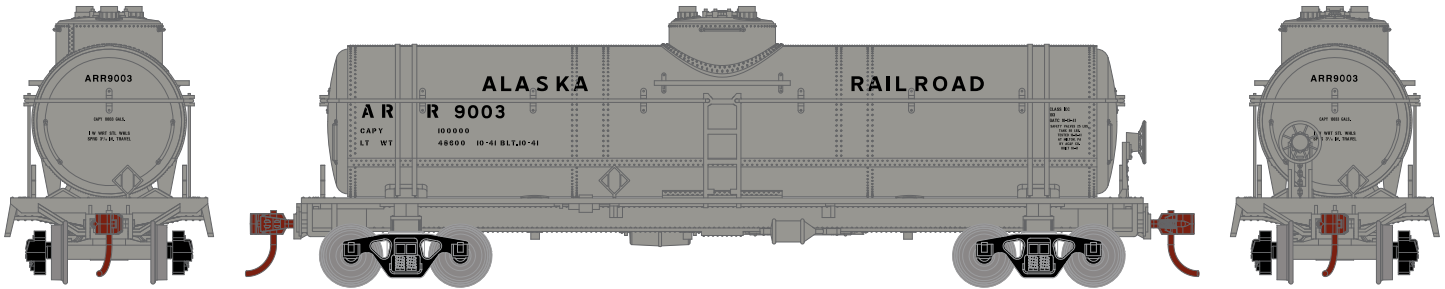

HO Single Dome Tank Car Alaska Railroad

Announced 04.24.15
Orders Due: 05.22.15

ETA: September 2015

ATH29329
ATH29330

HO RTR 1-Dome Tank, ARR #9003
HO RTR 1-Dome Tank, ARR #9006

Department of Defense

ATH29331
ATH29332

HO RTR 1-Dome Tank, DODX #12661
HO RTR 1-Dome Tank, DODX #12664

Shell Chemical Co.

ATH29333
ATH29334

HO RTR 1-Dome Tank, Shell #899
HO RTR 1-Dome Tank, Shell #901

\$26.98

Visit Your Local Retailer | Visit www.athearn.com | Call 1.800.338.4639

HO Single Dome Tank Car

Announced 04.24.15
Orders Due: 05.22.15

ETA: September 2015

All Railroads

MODEL FEATURES:

- Separately applied ladders, handrail, brake stand and brake wheel
- Bettendorf trucks
- Fully-assembled and ready to run out of the box
- Highly-detailed, injection-molded body
- Painted and printed for realistic decoration
- Machined metal wheels
- Weighted for trouble free operation
- Wheels with RP25 contours operate on Code 55, 70, 75, 80, 83, 100 rail
- Body mounted McHenry operating scale knuckle couplers
- Window packaging for easy viewing
- Interior plastic blister safely holds the model for convenient storage
- Minimum radius: 18"