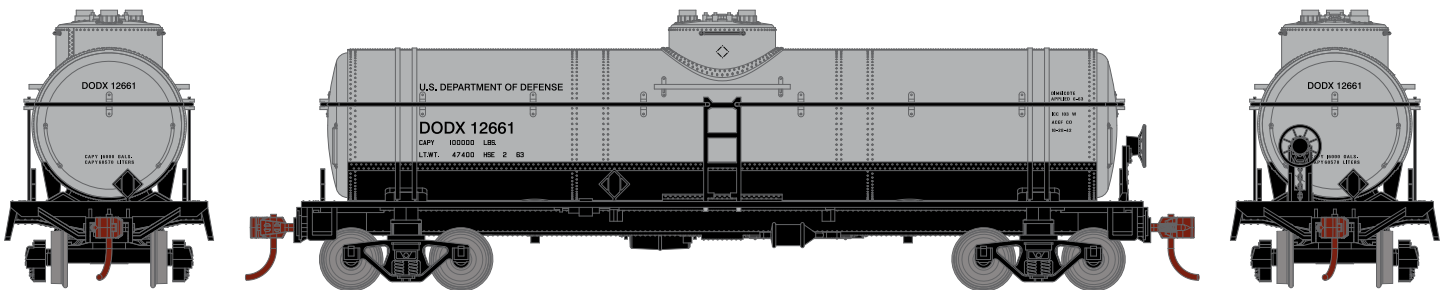

HO Single Dome Tank Car Alaska Railroad

Announced 04.24.15
Orders Due: 05.22.15

ETA: September 2015

ATH29329
ATH29330

HO RTR 1-Dome Tank, ARR #9003
HO RTR 1-Dome Tank, ARR #9006

Department of Defense

ATH29331
ATH29332

HO RTR 1-Dome Tank, DODX #12661
HO RTR 1-Dome Tank, DODX #12664

Shell Chemical Co.

ATH29333
ATH29334

HO RTR 1-Dome Tank, Shell #899
HO RTR 1-Dome Tank, Shell #901

\$26.98

Visit Your Local Retailer | Visit www.athearn.com | Call 1.800.338.4639

HO Single Dome Tank Car

Announced 04.24.15
Orders Due: 05.22.15

ETA: September 2015

All Railroads

MODEL FEATURES:

- Separately applied ladders, handrail, brake stand and brake wheel
- Bettendorf trucks
- Fully-assembled and ready to run out of the box
- Highly-detailed, injection-molded body
- Painted and printed for realistic decoration
- Machined metal wheels
- Weighted for trouble free operation
- Wheels with RP25 contours operate on Code 55, 70, 75, 80, 83, 100 rail
- Body mounted McHenry operating scale knuckle couplers
- Window packaging for easy viewing
- Interior plastic blister safely holds the model for convenient storage
- Minimum radius: 18"