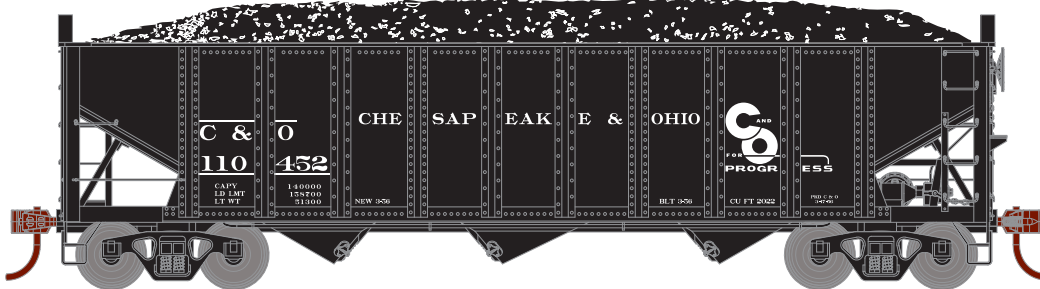

N 40' 3-Bay Ribbed Hopper

Announced: 12.27.13
Orders Due: 01.24.13

ETA: August 2014

Canadian National

ATH24472- Single #40195
ATH24473- 4 Pack #40064, 40075, 40156, 40210
ATH24474- 4 Pack #40065, 40096, 40149, 40175

ROADNAME FEATURES

- New roadname
- CC reporting marks
- 70-ton roller bearing trucks
- Era: 2012+

Chesapeake & Ohio

ATH24475- Single #110452
ATH24476- 4 Pack #110809, 113605, 114369, 115198
ATH24477- 4 Pack #110354, 111677, 112240, 113428

ROADNAME FEATURES

- New paint scheme
- Rounded ends
- Bettendorf trucks
- Era: 1956+

Frisco

ATH24478- Single #88470
ATH24479- 4 Pack #88428, 88491, 88536, 88575
ATH24480- 4 Pack #88443, 88477, 88502, 88564

ROADNAME FEATURES

- New roadname
- "Built by Frisco" logo
- 70-ton roller bearing trucks
- Era: 1977+

\$19.98-SINGLE

\$74.98-4 PACK

N 40' 3-Bay Ribbed Hopper

Announced: 12.27.13
Orders Due: 01.24.13

ETA: August 2014