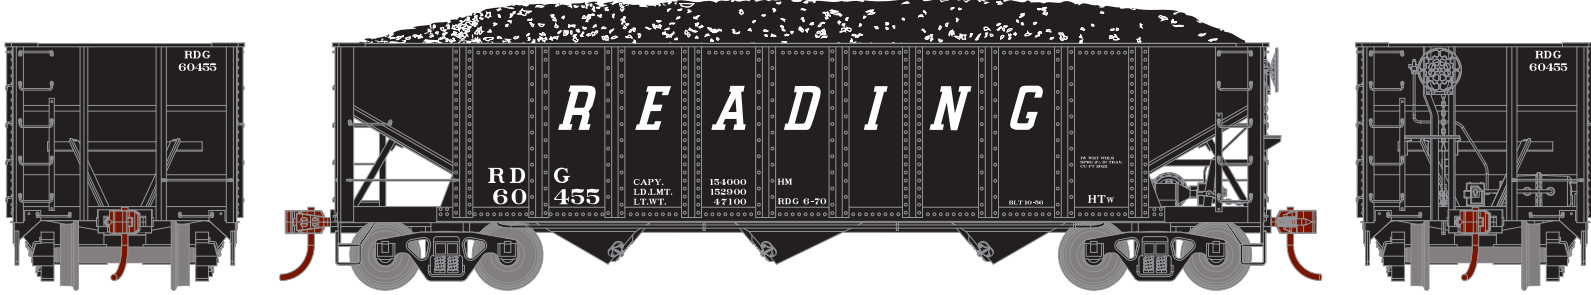

ROADNAME FEATURES

- New paint scheme
- Rounded ends
- Bettendorf trucks
- Era: 1956+

Frisco

ATH24478- Single #88470
ATH24479- 4 Pack #88428, 88491, 88536, 88575
ATH24480- 4 Pack #88443, 88477, 88502, 88564

ROADNAME FEATURES

- New roadname
- "Built by Frisco" logo
- 70-ton roller bearing trucks
- Era: 1977+

\$19.98-SINGLE

\$74.98-4 PACK

N 40' 3-Bay Ribbed Hopper

Announced: 12.27.13
Orders Due: 01.24.13

ETA: August 2014

Reading

ATH24481- Single #60455
ATH24482- 4 Pack #60065, 60368, 60522, 60837
ATH24483- 4 Pack #60149, 60224, 60603, 60746

ROADNAME FEATURES

- New paint scheme
- Bettendorf trucks
- Era: 1970+

Union Pacific*

ATH24484- Single #7940
ATH24485- 4 Pack #6529, 6875, 7182, 7450
ATH24486- 4 Pack #6476, 6791, 7308, 7767

ROADNAME FEATURES

- New paint scheme
- Bettendorf trucks
- Era: 1949+

MODEL FEATURES

- Nine road numbers
- Removable coal load
- Painted die-cast under frame
- Flat ends unless noted
- Roller bearing or Bettendorf trucks
- Scale profile brake wheel
- Fully-assembled and ready-to-run
- Accurately painted and printed
- Highly detailed, injection molded body
- Machined metal wheels
- Screw mounted trucks
- McHenry knuckle couplers
- Weighted for trouble free operation
- Clear plastic jewel box for convenient storage
- Operates on Code 55 and 80 rail
- Minimum radius: 9 3/4"
- For a complete list of features, visit our website