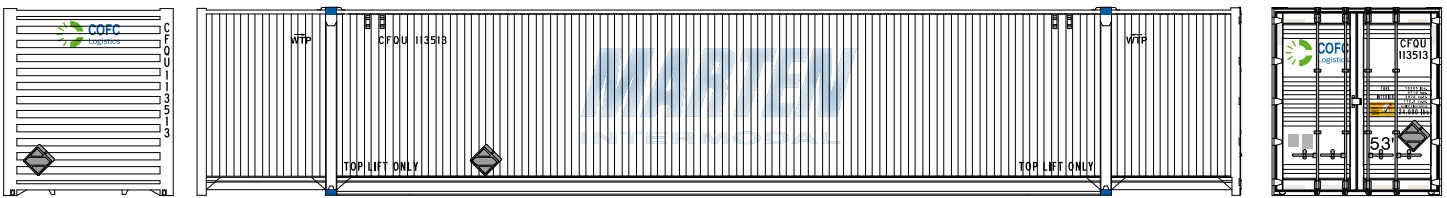

HO 53' Domestic Container

Announced 11.25.16
Orders Due: 12.30.16

ETA: October 2017

COFC Logistics

ATH72585 HO RTR 53' CIMC Container, COFC Logistics #1 (3-PACK)
 ATH72586 HO RTR 53' CIMC Container, COFC Logistics #2 (3-PACK)

ATH72589 HO RTR 53' CIMC Container, Grey COFC Logistics (3-PACK)
 ATH72590 HO RTR 53' Jindo Container, Grey COFC Logistics (3-PACK)

XPO

ATH72587 HO RTR 53' CIMC Container, XPO #1 (3-PACK)
 ATH72588 HO RTR 53' CIMC Container, XPO #2 (3-PACK)

EMP

ATH72591 HO RTR 53' Jindo Container, EMP #1 (3-PACK)
 ATH72592 HO RTR 53' Jindo Container, EMP #2 (3-PACK)

\$35.98 3-Pack SRP

Visit Your Local Retailer | Visit www.athearn.com | Call 1.800.338.4639

HO 53' Domestic Container