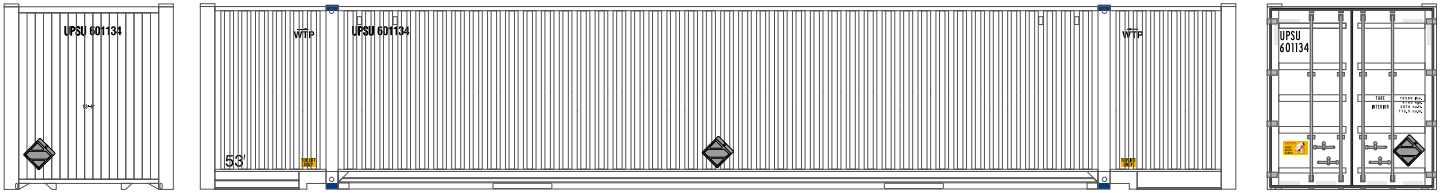

HO 53' Domestic Container

Announced 11.25.16
Orders Due: 12.30.16

ETA: October 2017

UPS

ATH72593
ATH72594

HO RTR 53' Jindo Container, UPSU #1 (3-PACK)
HO RTR 53' Jindo Container, UPSU #2 (3-PACK)