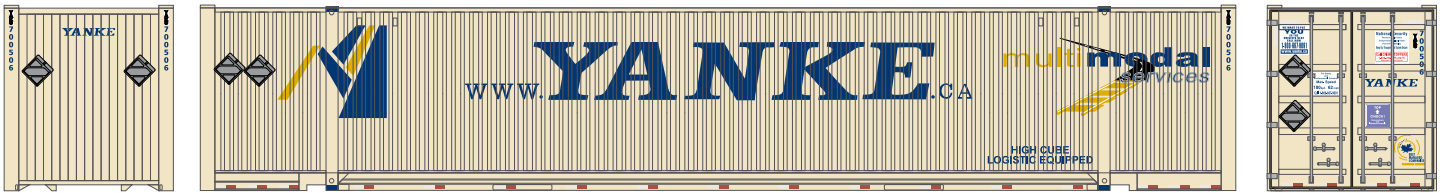

Announced 11.25.16
Orders Due: 12.30.16

ETA: October 2017

UPS

ATH72593
ATH72594

HO RTR 53' Jindo Container, UPSU #1 (3-PACK)
HO RTR 53' Jindo Container, UPSU #2 (3-PACK)

Yanke

ATH72595
ATH72596

HO RTR 53' Jindo Container, Yanke #1 (3-PACK)
HO RTR 53' Jindo Container, Yanke #2 (3-PACK)

All Carriers

MODEL FEATURES:

- Fully assembled
- Newest horizontal rib front
- Easily stackable
- Separately applied door closure rods
- Each container individually numbered
- Razor sharp printing and painting