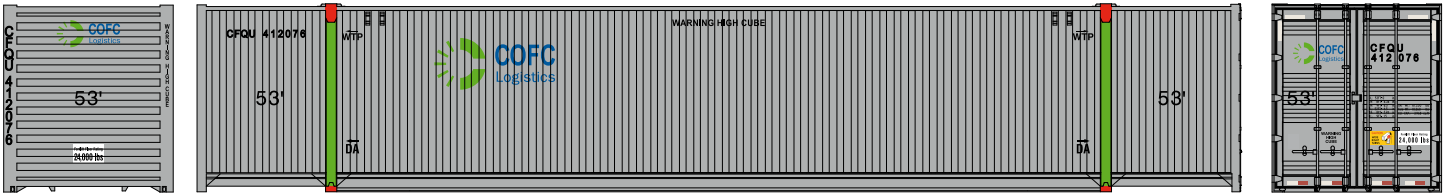

HO 53' Domestic Container

Announced 11.25.16
Orders Due: 12.30.16

ETA: October 2017

COFC Logistics

ATH72585 HO RTR 53' CIMC Container, COFC Logistics #1 (3-PACK)
 ATH72586 HO RTR 53' CIMC Container, COFC Logistics #2 (3-PACK)

ATH72589 HO RTR 53' CIMC Container, Grey COFC Logistics (3-PACK)
 ATH72590 HO RTR 53' Jindo Container, Grey COFC Logistics (3-PACK)

XPO

ATH72587 HO RTR 53' CIMC Container, XPO #1 (3-PACK)
 ATH72588 HO RTR 53' CIMC Container, XPO #2 (3-PACK)

EMP

ATH72591 HO RTR 53' Jindo Container, EMP #1 (3-PACK)
 ATH72592 HO RTR 53' Jindo Container, EMP #2 (3-PACK)

\$35.98 3-Pack SRP

Visit Your Local Retailer | Visit www.athearn.com | Call 1.800.338.4639

HO 53' Domestic Container