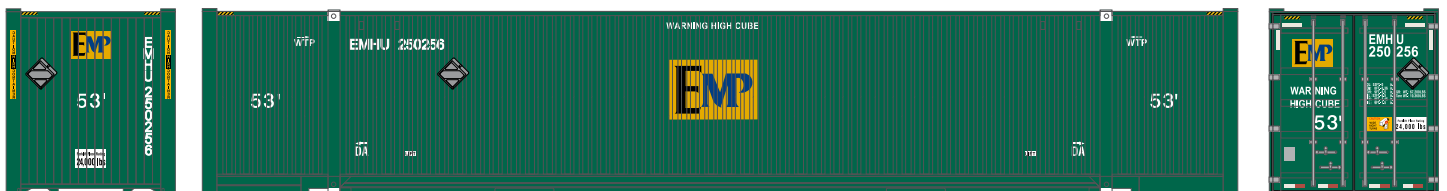

EMP

ATH72591 HO RTR 53' Jindo Container, EMP #1 (3-PACK)
ATH72592 HO RTR 53' Jindo Container, EMP #2 (3-PACK)

$35.98 3-Pack SRP

Visit Your Local Retailer | Visit www.athearn.com | Call 1.800.338.4639