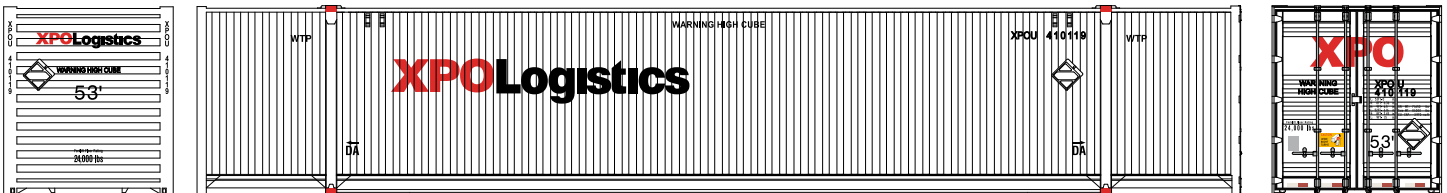

HO 53' Domestic Container

Announced 11.25.16
Orders Due: 12.30.16

ETA: October 2017

COFC Logistics

ATH72585 HO RTR 53' CIMC Container, COFC Logistics #1 (3-PACK)
 ATH72586 HO RTR 53' CIMC Container, COFC Logistics #2 (3-PACK)

ATH72589 HO RTR 53' CIMC Container, Grey COFC Logistics (3-PACK)
 ATH72590 HO RTR 53' Jindo Container, Grey COFC Logistics (3-PACK)

XPO

ATH72587 HO RTR 53' CIMC Container, XPO #1 (3-PACK)
 ATH72588 HO RTR 53' CIMC Container, XPO #2 (3-PACK)