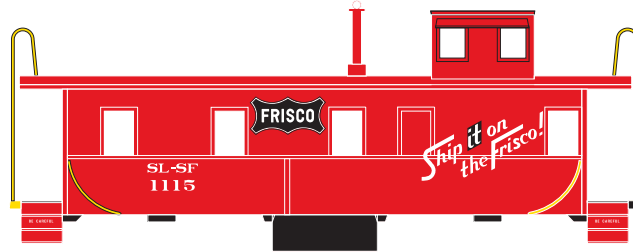

Announced: 2-24-09
Orders Due: 3-20-09
ETA: September 2009

Cupola Caboose

- 74185 ATSF #1992 \$18.98
- 74186 ATSF #2000 \$18.98

- 74187 CP (yellow) #434006 \$18.98
- 74188 CP (yellow) #439075 \$18.98

- 74189 Frisco #1115 \$18.98
- 74190 Frisco #1135 \$18.98

- 74191 MKT (yellow) #1007 \$18.98*
- 74192 MKT (yellow) #1014 \$18.98*

- Fully assembled and ready to operate
- Razor-sharp painting and printing
- RP25 profile machined 33" metal wheel sets
- Weighted for optimal performance
- McHenry® scale knuckle spring couplers
- Full window glazing
- Perfect for small home layouts