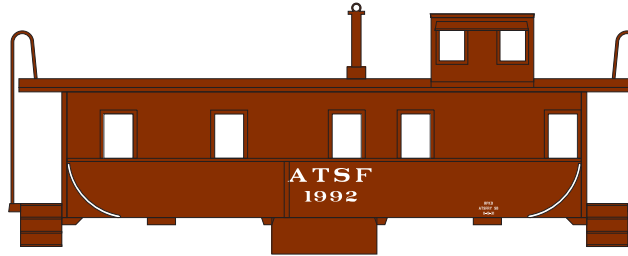

Announced: 2-24-09
Orders Due: 3-20-09
ETA: September 2009

Cupola Caboose

- 74185 ATSF #1992 \$18.98
- 74186 ATSF #2000 \$18.98

- 74187 CP (yellow) #434006 \$18.98
- 74188 CP (yellow) #439075 \$18.98

- 74189 Frisco #1115 \$18.98
- 74190 Frisco #1135 \$18.98

- 74191 MKT (yellow) #1007 \$18.98*
- 74192 MKT (yellow) #1014 \$18.98*

- Fully assembled and ready to operate
- Razor-sharp painting and printing
- RP25 profile machined 33" metal wheel sets
- Weighted for optimal performance
- McHenry® scale knuckle spring couplers
- Full window glazing
- Perfect for small home layouts