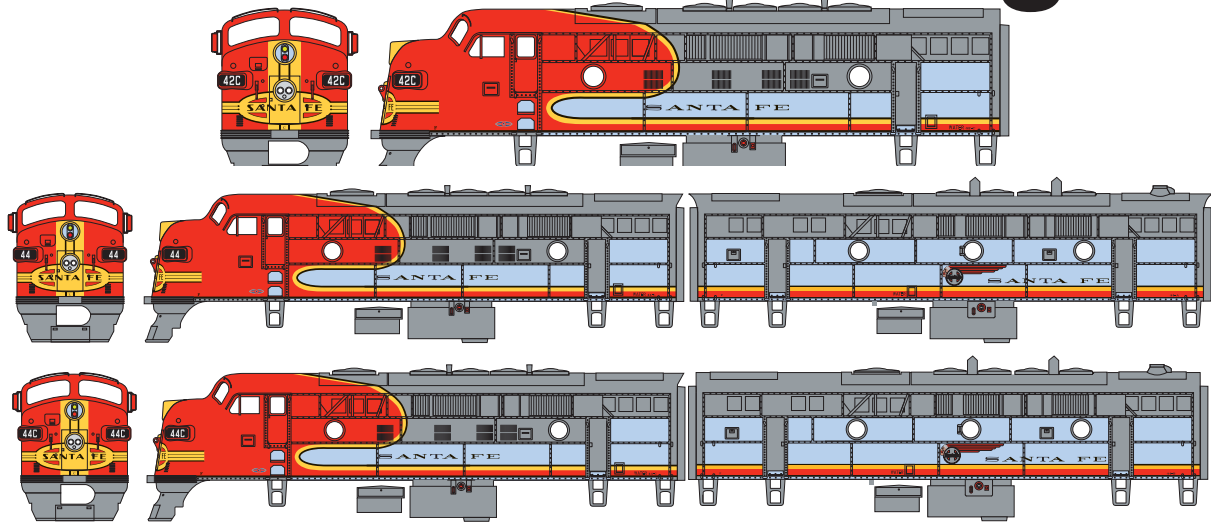

# F7A - F7B Santa Fe Passenger

All locomotives feature prototype-specific, separately applied "as-built" and/or "modernized" injection-molded and photo-etched metal detail parts and cab interior.

Modernized A-units are equipped with all or some of the following as appropriate:

- Eyebrow grabs
- Sunshades
- Nose-side ladder grabs
- Ladder-rest grabs

All modernized units are equipped with the following:

- Screw-mounted chassis
- Individual window "glass"
- Detailed battery boxes/air tank with brackets
- Fully detailed 1200-gallon or 1500-gallon fuel tank with brackets
- Partial or complete de-skirting if needed
- Lift lugs (as appropriate), front and rear
- MU hoses, coupler cut levers, and air hoses, front and rear

Athearn Genesis® F units are now available in "Modernized" configurations where prototypically appropriate.

- New factory-installed onboard sound and DCC decoder!
- Individual sound boards installed in both the A-unit and B-Unit.
- Sound units are Dual-mode, compatible with both DCC and DC operations.
- In DCC mode, all functions are NMRA compatible.
- In DCC mode, you can program an MU lashup with lead unit only horn, bell and lights.
- Fully functional headlights and Mars lights (where applicable) in both modes.
- Operating back-up light (where applicable).
- Genesis driveline with dynamically-balanced five-pole skew-wound motor and flywheels.
- Directional constant lighting.

Item #	Description (WITHOUT SOUND)	UPC	MSRP	QTY
G22504	F7A Santa Fe Passenger #42C	797534 22504	\$169.98	
G22505	F7A-F7B Santa Fe Passenger #44L , 44A	797534 22505	\$309.98	
G22506	F7A-F7B Santa Fe Passenger #44C , 44B	797534 22506	\$309.98	
<b>G1600</b>	<b>F7B Santa Fe Passenger with number decals (RERUN)</b>	797534 00287	\$129.98	
Item #	Description (WITH SOUND)	UPC	MSRP	QTY
G22604	F7A Santa Fe Passenger #42C	797534 22604	\$259.98	
G22605	F7A-F7B Santa Fe Passenger #44L , 44A	797534 22605	\$459.98	
G22606	F7A-F7B Santa Fe Passenger #44C , 44B	797534 22606	\$459.98	