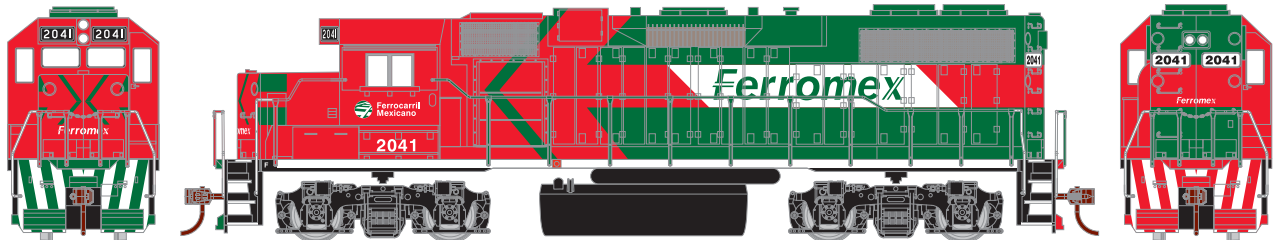

HO SCALE

GP38-2

- ___ 77162 Duluth, Winnipeg & Pacific #5850 \$99.98
- ___ 77163 Duluth, Winnipeg & Pacific #5852 \$99.98
- ___ 77164 Duluth, Winnipeg & Pacific #5853 \$99.98

- ___ 77165 Ferromex #2041 \$99.98
- ___ 77166 Ferromex #9298 \$99.98
- ___ 77167 Ferromex #2037 \$99.98

- ___ 77168 Pittsburg & Lake Erie #2053 \$99.98
- ___ 77169 Pittsburg & Lake Erie #2054 \$99.98
- ___ 77170 Pittsburg & Lake Erie #2055 \$99.98

- ___ 77171 Seaboard System #517 \$99.98
- ___ 77172 Seaboard System #525 \$99.98
- ___ 77173 Seaboard System #543 \$99.98

Era: 1972 - present

- Fully assembled and ready to operate
- Exquisite painting and printing
- Factory installed wire grab irons
- McHenry® scale knuckle spring couplers
- Super-smooth drivetrain with hex drivelines