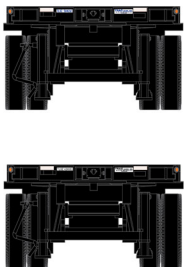

## Matson

Era: 2001+

ATH14295

HO RTR 40' Chassis, Matson (2-PACK)

## TRAC Intermodal

Era: 2001+

ATH14297

HO RTR 40' Chassis, TRAC Intermodal (2-PACK)

### PROTOTYPE AND BACKGROUND INFO:

These intermodal chassis facilitates ground transportation of 40' ISO containers. Intermodal chassis can be in various lengths to match the size container they are intended to transport. Chassis may also be stacked for storage or to be transported to other intermodal facilities to support increased traffic.