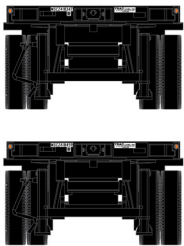

Mediterranean Shipping

Era: 2001+

ATH14296

HO RTR 40' Chassis, Mediterranean Shipping (2-PACK)