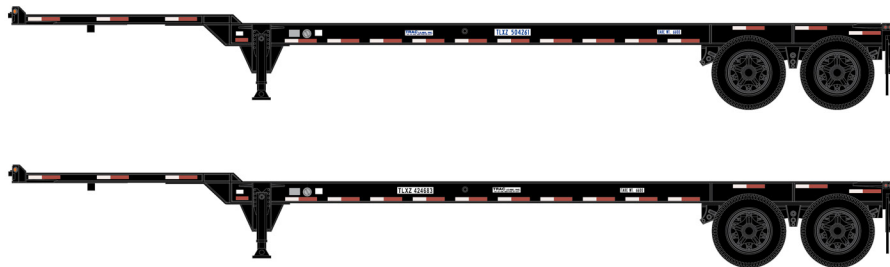

TRAC Intermodal

Era: 2001+

ATH14297

HO RTR 40' Chassis, TRAC Intermodal (2-PACK)

All Road Names

PROTOTYPE AND BACKGROUND INFO:

These intermodal chassis facilitates ground transportation of 40' ISO containers. Intermodal chassis can be in various lengths to match the size container they are intended to transport. Chassis may also be stacked for storage or to be transported to other intermodal facilities to support increased traffic.

MODEL FEATURES:

- Fully assembled and ready for your layout
- Razor sharp painting and printing
- Designed to fit the Athearn 40' Container
- Rubber Tires
- Each Chassis individually numbered

$29.98 2-Pack SRP

Visit Your Local Retailer | Visit www.athearn.com | Call 1.800.338.4639