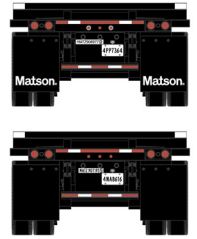

Era: 2001+

ATH14295

HO RTR 40' Chassis, Matson (2-PACK)