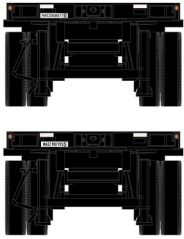

Era: 2001+

ATH14295

HO RTR 40' Chassis, Matson (2-PACK)