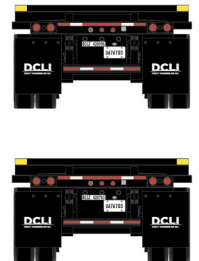

## Direct Chassis Link

Era: 1994+

ATH14293

HO RTR 40' Chassis, Direct Chassis Link (2-PACK)