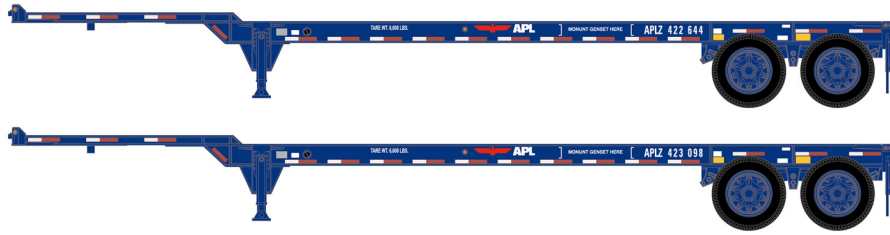

# HO 40' Container Chassis American President Lines

Announced 7.28.17  
Orders Due: 8.25.17

ETA: July 2018

Era: 1998+

ATH14291

HO RTR 40' Chassis, APL (2-PACK)

## China Shipping

Era: 1974+

ATH14292

HO RTR 40' Chassis, China Shipping (2-PACK)

## Direct Chassis Link

Era: 1994+

ATH14293

HO RTR 40' Chassis, Direct Chassis Link (2-PACK)

### PROTOTYPE AND BACKGROUND INFO:

These intermodal chassis facilitates ground transportation of 40' ISO containers. Intermodal chassis can be in various lengths to match the size container they are intended to transport. Chassis may also be stacked for storage or to be transported to other intermodal facilities to support increased traffic.