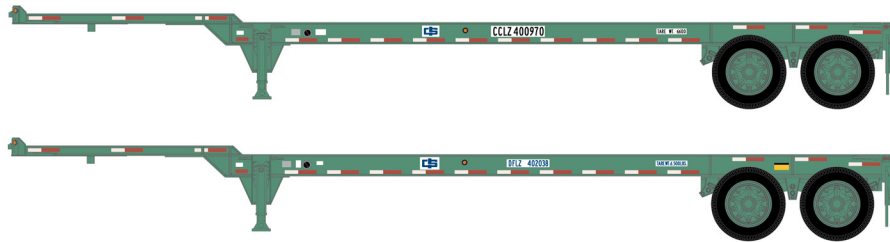

# HO 40' Container Chassis American President Lines

Announced 7.28.17  
Orders Due: 8.25.17

ETA: July 2018

Era: 1998+

ATH14291

HO RTR 40' Chassis, APL (2-PACK)

## China Shipping

Era: 1974+

ATH14292

HO RTR 40' Chassis, China Shipping (2-PACK)

## Direct Chassis Link

Era: 1994+

ATH14293

HO RTR 40' Chassis, Direct Chassis Link (2-PACK)

### PROTOTYPE AND BACKGROUND INFO:

These intermodal chassis facilitates ground transportation of 40' ISO containers. Intermodal chassis can be in various lengths to match the size container they are intended to transport. Chassis may also be stacked for storage or to be transported to other intermodal facilities to support increased traffic.