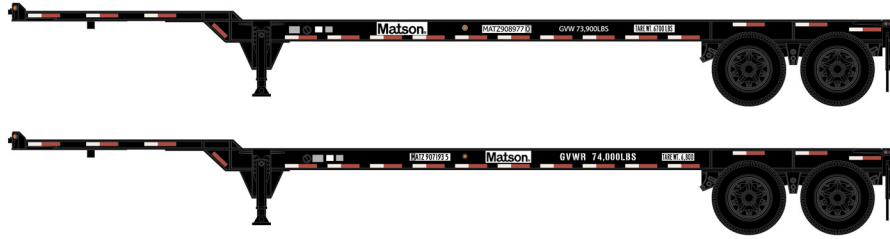

HO 40' Container Chassis

Announced 7.28.17
Orders Due: 8.25.17

ETA: July 2018

Matson

Era: 2001+

ATH14295

HO RTR 40' Chassis, Matson (2-PACK)