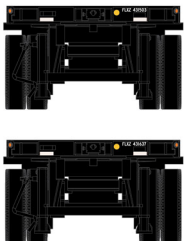

Flexi-Van

Era: 2010+

ATH14294

HO RTR 40' Chassis, Flexi-Van (2-PACK)

$29.98 2-Pack SRP

Visit Your Local Retailer | Visit www.athsann.com | Call 1.800.338.4639