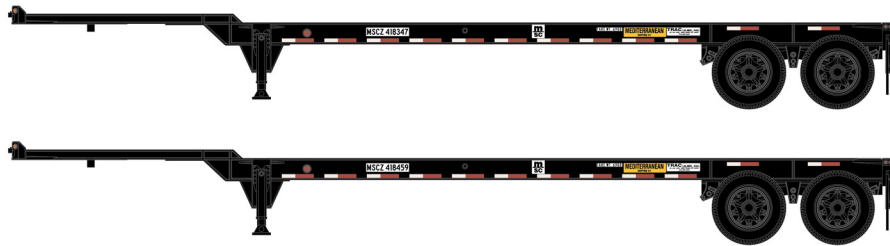

Mediterranean Shipping

Era: 2001+

ATH14296

HO RTR 40' Chassis, Mediterranean Shipping (2-PACK)