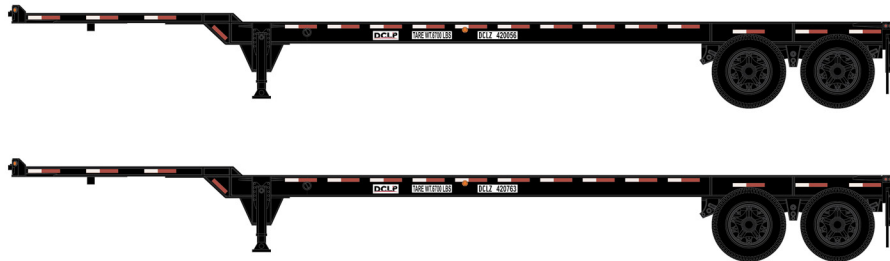

## China Shipping

Era: 1974+

ATH14292

HO RTR 40' Chassis, China Shipping (2-PACK)

## Direct Chassis Link

Era: 1994+

ATH14293

HO RTR 40' Chassis, Direct Chassis Link (2-PACK)

### PROTOTYPE AND BACKGROUND INFO:

These intermodal chassis facilitates ground transportation of 40' ISO containers. Intermodal chassis can be in various lengths to match the size container they are intended to transport. Chassis may also be stacked for storage or to be transported to other intermodal facilities to support increased traffic.