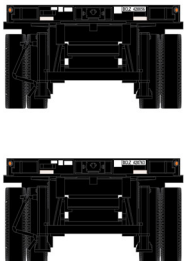

## China Shipping

Era: 1974+

ATH14292

HO RTR 40' Chassis, China Shipping (2-PACK)

## Direct Chassis Link

Era: 1994+

ATH14293

HO RTR 40' Chassis, Direct Chassis Link (2-PACK)

### PROTOTYPE AND BACKGROUND INFO:

These intermodal chassis facilitates ground transportation of 40' ISO containers. Intermodal chassis can be in various lengths to match the size container they are intended to transport. Chassis may also be stacked for storage or to be transported to other intermodal facilities to support increased traffic.