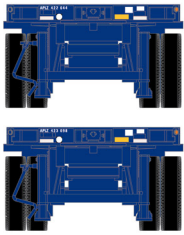

Era: 1998+

ATH14291

HO RTR 40' Chassis, APL (2-PACK)