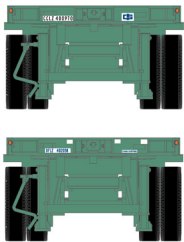

China Shipping

Era: 1974+

ATH14292

HO RTR 40' Chassis, China Shipping (2-PACK)