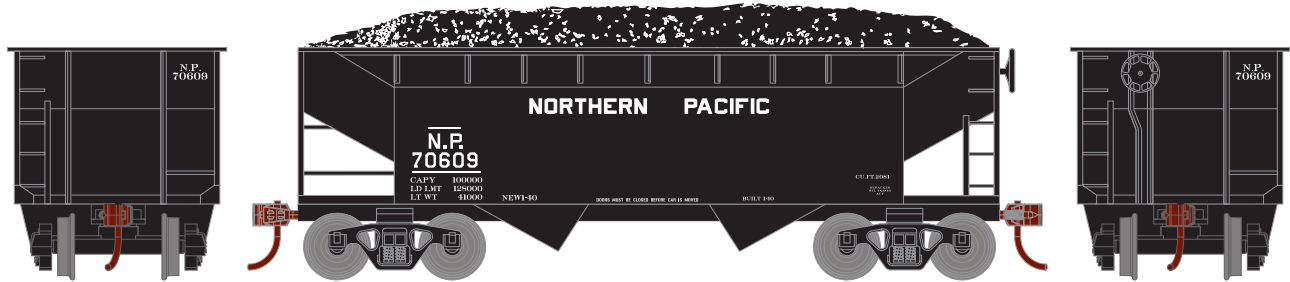

Northern Pacific

$20.98 Individual SRP

RND70258

HO 34' 2-Bay Offset Hopper w/Coal Load, NP #70609