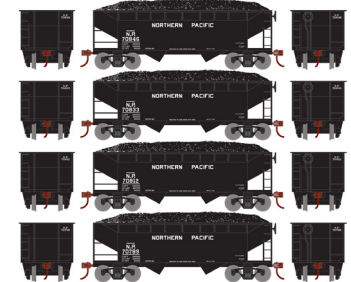

# 34' 2-Bay Composite Hopper Lehigh & New England

Announced 01.29.16  
Available for Backorder  
ETA: December 2016

**\$20.98** Individual SRP

RND70255

HO 34' 2-Bay Offset Hopper w/Coal Load, L&NE #14302

**\$79.98** 4-Pack SRP

RND70256  
RND70257

HO 34' 2-Bay Offset Hopper w/Coal Load, L&NE #1 (4)  
HO 34' 2-Bay Offset Hopper w/Coal Load, L&NE #2 (4)

## Northern Pacific

**\$20.98** Individual SRP

RND70258

HO 34' 2-Bay Offset Hopper w/Coal Load, NP #70609

**\$79.98** 4-Pack SRP

RND70259  
RND70260

HO 34' 2-Bay Offset Hopper w/Coal Load, NP #1 (4)  
HO 34' 2-Bay Offset Hopper w/Coal Load, NP #2 (4)