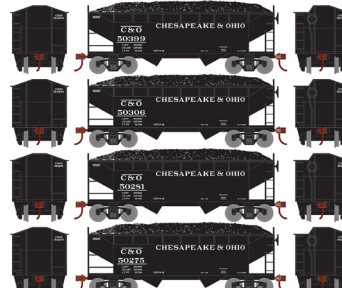

# 34' 2-Bay Composite Hopper Chesapeake & Ohio

Announced 01.29.16  
Available for Backorder  
ETA: December 2016

**\$20.98** Individual SRP

RND70249

HO 34' 2-Bay Offset Hopper w/Coal Load, C&O #50020

RND70250  
RND70251

HO 34' 2-Bay Offset Hopper w/Coal Load, C&O #1 (4)  
HO 34' 2-Bay Offset Hopper w/Coal Load, C&O #2 (4)

**\$79.98** 4-Pack SRP