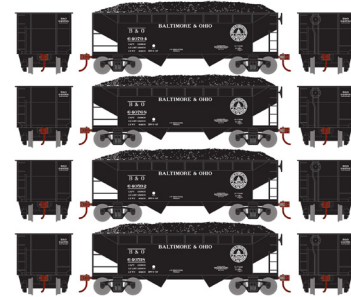

# 34' 2-Bay Composite Hopper Baltimore and Ohio

Announced 01.29.16  
Available for Backorder  
ETA: December 2016

**\$20.98** Individual SRP

RND70243

HO 34' 2-Bay Offset Hopper w/Coal Load, B&O #640127

**\$79.98** 4-Pack SRP

RND70244  
RND70245

HO 34' 2-Bay Offset Hopper w/Coal Load, B&O #1 (4)  
HO 34' 2-Bay Offset Hopper w/Coal Load, B&O #2 (4)