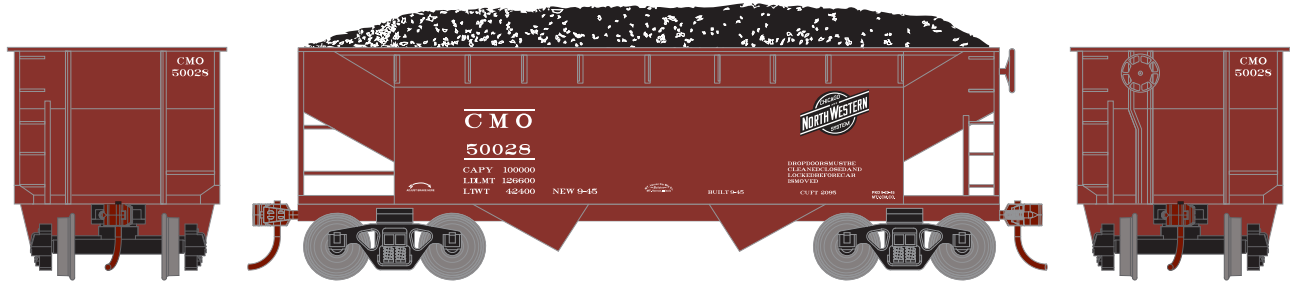

# 34' 2-Bay Composite Hopper Baltimore and Ohio

Announced 01.29.16  
Available for Backorder  
ETA: December 2016

**\$20.98** Individual SRP

RND70243

HO 34' 2-Bay Offset Hopper w/Coal Load, B&O #640127

**\$79.98** 4-Pack SRP

RND70244  
RND70245

HO 34' 2-Bay Offset Hopper w/Coal Load, B&O #1 (4)  
HO 34' 2-Bay Offset Hopper w/Coal Load, B&O #2 (4)

# Chicago & North Western\*

**\$20.98** Individual SRP

RND70246

HO 34' 2-Bay Offset Hopper w/Coal Load, C&NW #50009

**\$79.98** 4-Pack SRP

RND70247  
RND70248

HO 34' 2-Bay Offset Hopper w/Coal Load, C&NW #1 (4)  
HO 34' 2-Bay Offset Hopper w/Coal Load, C&NW #2 (4)

### MODEL FEATURES:

- Removable coal load
- Decorated models fully-assembled and ready to run out of the box
- Highly-detailed, injection-molded body
- Separately applied brake wheel
- Machined metal wheels
- Weighted for trouble free operation
- Wheels with RP25 contours operate on all popular brands of track
- Body mounted McHenry operating scale knuckle couplers
- Window packaging for easy viewing plus interior plastic blister safely holds the model for convenient storage
- Replacement parts available
- Minimum radius: 15"