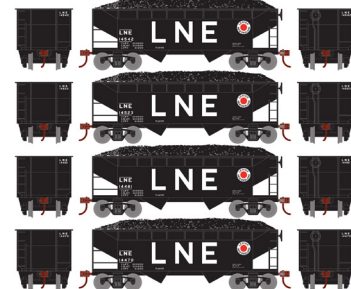

# 34' 2-Bay Composite Hopper Lehigh & New England

Announced 01.29.16  
Available for Backorder  
ETA: December 2016

**\$20.98** Individual SRP

RND70255

HO 34' 2-Bay Offset Hopper w/Coal Load, L&NE #14302

**\$79.98** 4-Pack SRP