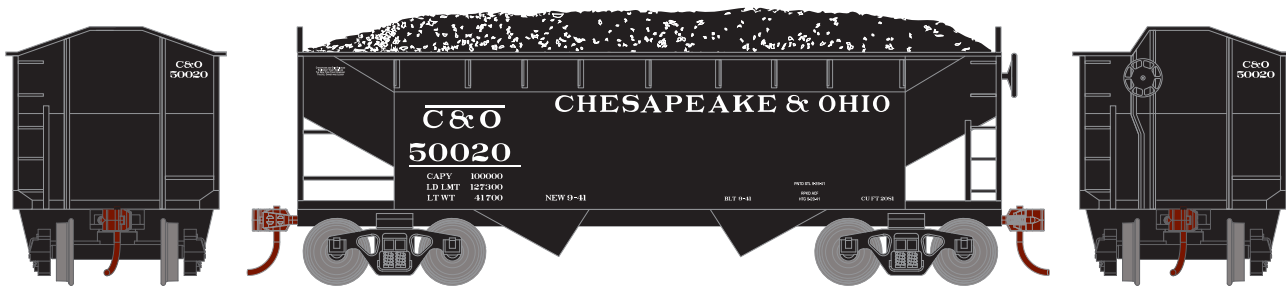

# 34' 2-Bay Composite Hopper Baltimore and Ohio

Announced 01.29.16  
Available for Backorder  
ETA: December 2016

**\$20.98** Individual SRP

RND70243

HO 34' 2-Bay Offset Hopper w/Coal Load, B&O #640127

**\$79.98** 4-Pack SRP

# Chicago & North Western\*

**\$20.98** Individual SRP

RND70246

HO 34' 2-Bay Offset Hopper w/Coal Load, C&NW #50009

**\$79.98** 4-Pack SRP

RND70247  
RND70248

HO 34' 2-Bay Offset Hopper w/Coal Load, C&NW #1 (4)  
HO 34' 2-Bay Offset Hopper w/Coal Load, C&NW #2 (4)

# 34' 2-Bay Composite Hopper Chesapeake & Ohio

Announced 01.29.16  
Available for Backorder  
ETA: December 2016

**\$20.98** Individual SRP

RND70249

HO 34' 2-Bay Offset Hopper w/Coal Load, C&O #50020

RND70250  
RND70251

### MODEL FEATURES:

- Removable coal load
- Decorated models fully-assembled and ready to run out of the box
- Highly-detailed, injection-molded body
- Separately applied brake wheel
- Machined metal wheels
- Weighted for trouble free operation
- Wheels with RP25 contours operate on all popular brands of track
- Body mounted McHenry operating scale knuckle couplers
- Window packaging for easy viewing plus interior plastic blister safely holds the model for convenient storage
- Replacement parts available
- Minimum radius: 15"