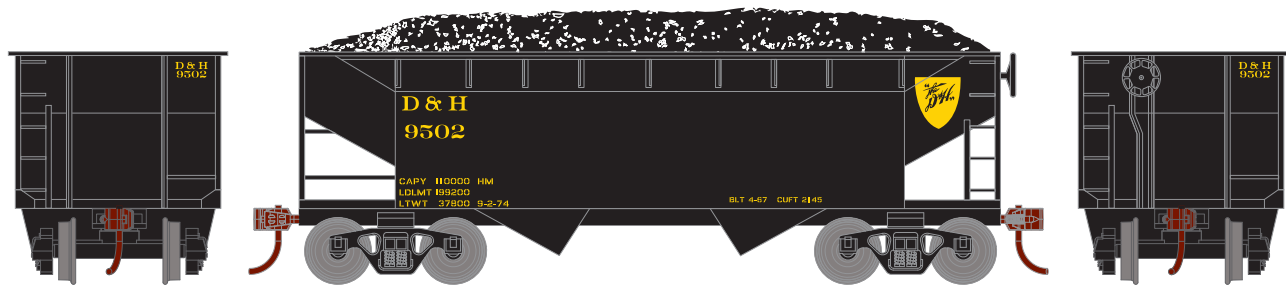

# 34' 2-Bay Composite Hopper Baltimore and Ohio

Announced 01.29.16  
Available for Backorder  
ETA: December 2016

**\$20.98** Individual SRP

RND70243

HO 34' 2-Bay Offset Hopper w/Coal Load, B&O #640127

**\$79.98** 4-Pack SRP

# 34' 2-Bay Composite Hopper Chesapeake & Ohio

Announced 01.29.16  
Available for Backorder  
ETA: December 2016

**\$20.98** Individual SRP

RND70249

HO 34' 2-Bay Offset Hopper w/Coal Load, C&O #50020

RND70250  
RND70251

HO 34' 2-Bay Offset Hopper w/Coal Load, C&O #1 (4)  
HO 34' 2-Bay Offset Hopper w/Coal Load, C&O #2 (4)

**\$79.98** 4-Pack SRP

# Delaware & Hudson

**\$20.98** Individual SRP

RND70252

HO 34' 2-Bay Offset Hopper w/Coal Load, D&H #9502

RND70253  
RND70254

HO 34' 2-Bay Offset Hopper w/Coal Load, D&H #1 (4)  
HO 34' 2-Bay Offset Hopper w/Coal Load, D&H #2 (4)