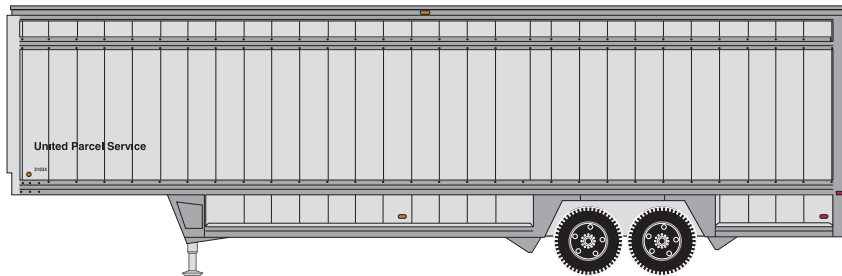

40' Drop Sill Parcel Trailer

___ 29409 UPS #31034	$22.98
___ 29410 UPS #32200	$22.98
___ 29411 UPS #34948	$22.98
___ 29412 UPS #35002	$22.98
___ 29413 UPS #37994	$22.98
___ 29414 UPS #708601	$22.98

Official
Licensed
Product

2010 United Parcel Service of America, Inc.
UPS, the UPS brandmark, and the color brown are
trademarks of United Parcel Service of America, Inc.
Used under license. All rights reserved.

Athearn Trains • 2883 East Spring Street • Suite 100 • Long Beach, CA • 90806
310-763-7140 • fax 562-427-0536 • www.athearn.com