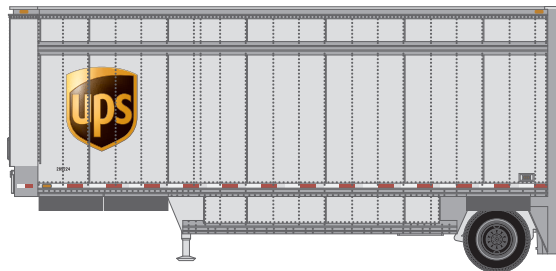

## Yard Tractor

\_\_\_ 29417 UPS - White with Shield

\$27.98

## 28' Drop Sill Parcel Trailer

- |                           |         |
|---------------------------|---------|
| ___ 29403 UPS #285224     | \$22.98 |
| ___ 29404 UPS #288084 W84 | \$22.98 |
| ___ 29405 UPS #288485     | \$22.98 |
| ___ 29406 UPS #292820     | \$22.98 |
| ___ 29407 UPS #292848     | \$22.98 |
| ___ 29408 UPS #36123      | \$22.98 |