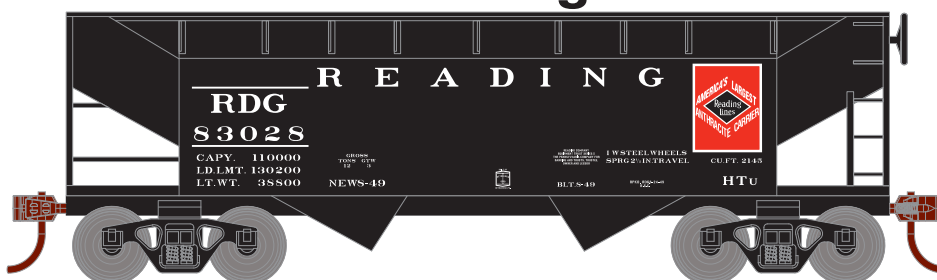

HO 34' Offset Hopper

Announced: 01.23.15
Orders Due: 02.27.15

ETA: November 2015

Baltimore & Ohio

Era: 1943+

ATH70206
ATH70207
ATH70208

#825017
#825119, 826649, 827843, 828118
#825116, 826652, 827001, 828943

ATH70215
ATH70216
ATH70217

#27014
#27098, 27119, 27358, 27498
#27044, 27108, 27369, 27421

Great Northern

Era: 1945+

ATH70218
ATH70219
ATH70220

#73206
#73303, 73329, 73518, 73676
#73222, 73322, 73418, 73628

Reading

Era: 1951+

ATH70221
ATH70222
ATH70223

#83028
#83119, 84269, 85069, 86929
#83102, 83928, 84262, 85799

MODEL FEATURES

- Fully assembled and ready for your layout
- Upgrades include new wire and plastic handrails, stirrup steps, ladders and underbody details
- Wheels with RP25 contours operate on Code 55, 70, 75, 83, 100 rail
- Mchenry scale knuckle spring couplers installed