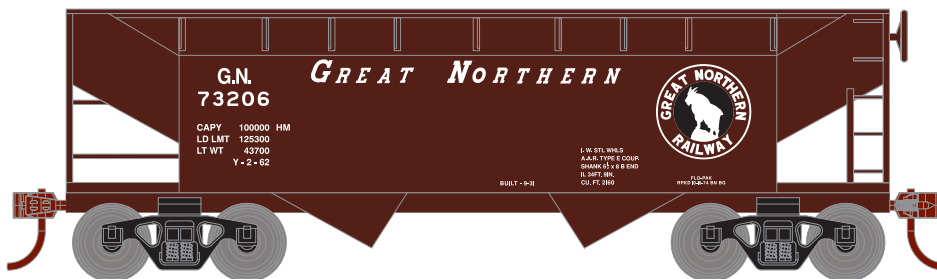

HO 34' Offset Hopper

Announced: 01.23.15
Orders Due: 02.27.15

ETA: November 2015

Baltimore & Ohio

Era: 1943+

ATH70206
ATH70207
ATH70208

#825017
#825119, 826649, 827843, 828118
#825116, 826652, 827001, 828943

ATH70215
ATH70216
ATH70217

#27014
#27098, 27119, 27358, 27498
#27044, 27108, 27369, 27421

Great Northern

Era: 1945+

ATH70218
ATH70219
ATH70220

#73206
#73303, 73329, 73518, 73676
#73222, 73322, 73418, 73628

Reading

Era: 1951+

ATH70221
ATH70222
ATH70223

#83028
#83119, 84269, 85069, 86929
#83102, 83928, 84262, 85799

MODEL FEATURES

- Fully assembled and ready for your layout
- Upgrades include new wire and plastic handrails, stirrup steps, ladders and underbody details
- Wheels with RP25 contours operate on Code 55, 70, 75, 83, 100 rail
- Mchenry scale knuckle spring couplers installed