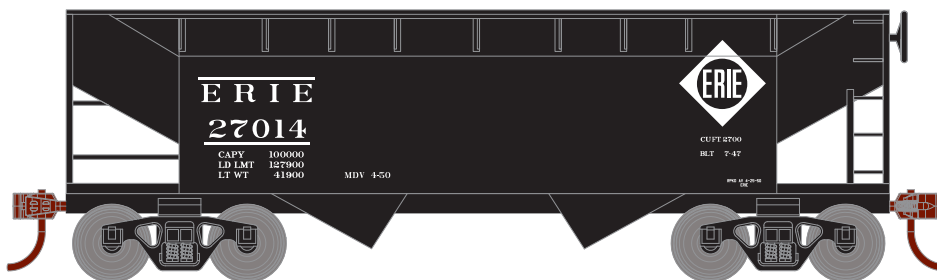

ATH70215
ATH70216
ATH70217

#27014
#27098, 27119, 27358, 27498
#27044, 27108, 27369, 27421