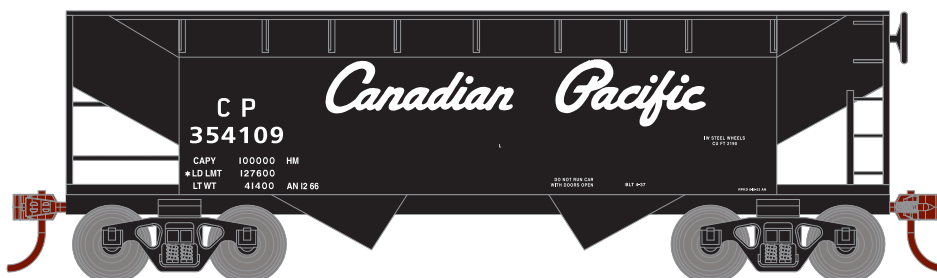

Canadian Pacific

Era: 1947+

ATH70212
ATH70213
ATH70214

#354109
#354006, 354328, 354719, 354808
#354183, 354289, 354426, 354629

$19.98-SINGLE

$79.98-4 PACK

Visit Your Local Retailer | Visit www.athearn.com | Call 1.800.338.4639