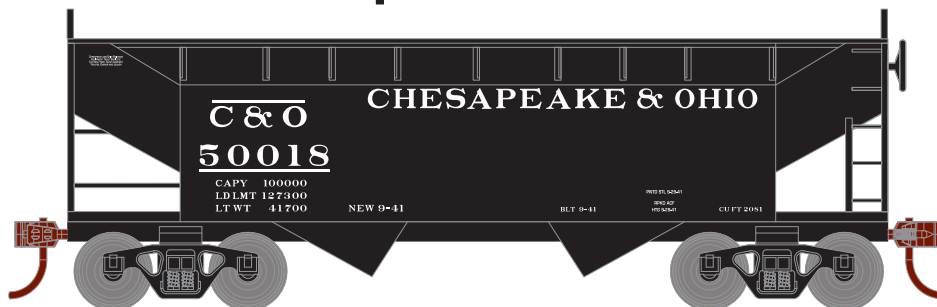

Chesapeake & Ohio

Era: 1942+

ATH70209
ATH70210
ATH70211

#50018
#50219, 50488, 51922, 52828
#50214, 50397, 51099, 52029