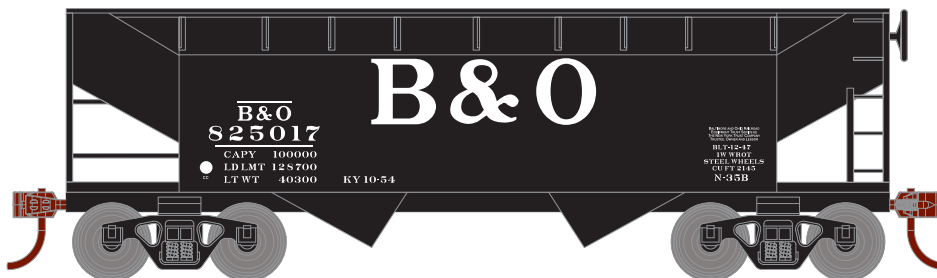

HO 34' Offset Hopper

Announced: 01.23.15
Orders Due: 02.27.15

ETA: November 2015

Baltimore & Ohio

Era: 1943+

ATH70206
ATH70207
ATH70208

#825017
#825119, 826649, 827843, 828118
#825116, 826652, 827001, 828943