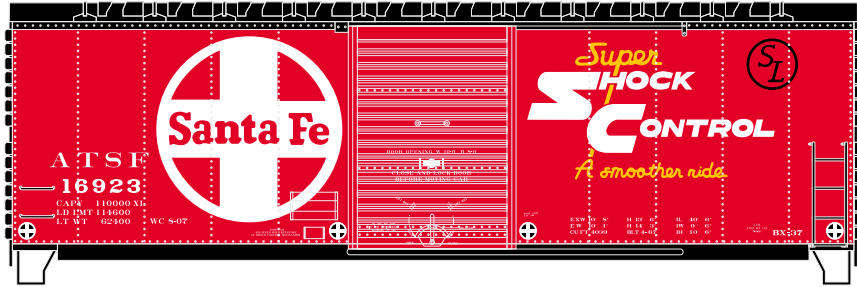

HO 40' Modern Box Car Santa Fe

Announced 03.25.16
Orders Due: 04.22.16

ETA: January 2017

Era: 1960s+

ATH14602	HO RTR 40' Modern Box, SF #16923
ATH14603	HO RTR 40' Modern Box, SF #16950
ATH14604	HO RTR 40' Modern Box, SF #16991

All Road Names

MODEL FEATURES:

- Fully assembled and ready for your layout
- Weighted for optimum performance
- Razor sharp painting and printing
- 33" Wheels with RP25 contours operate on all popular brands of track