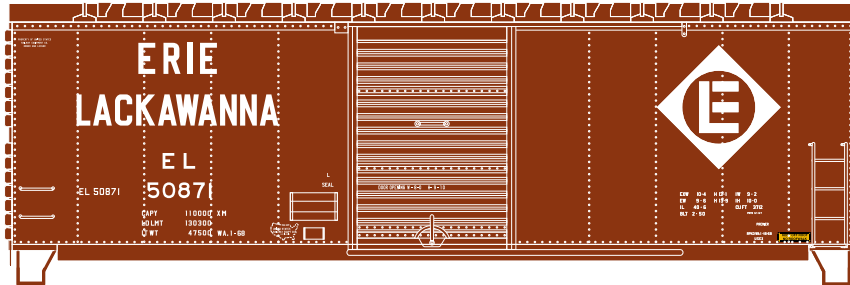

ATH14614 HO RTR 40' Modern Box, EL #50871
ATH14615 HO RTR 40' Modern Box, EL #50879
ATH14616 HO RTR 40' Modern Box, EL #50893