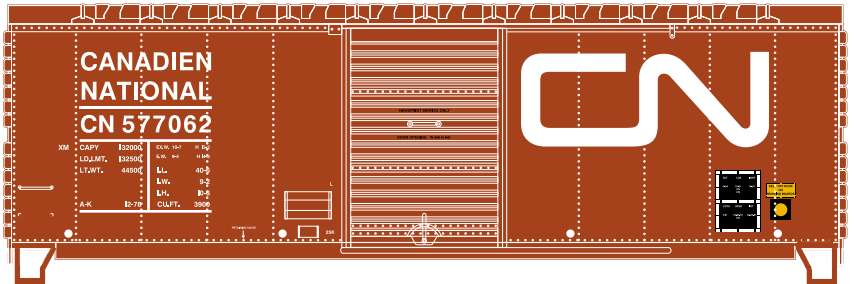

ATH14608	HO RTR 40' Modern Box, CN #577062
ATH14609	HO RTR 40' Modern Box, CN #577128
ATH14610	HO RTR 40' Modern Box, CN #577171

$27.98 SRP

Visit Your Local Retailer | Visit www.athearn.com | Call 1.800.338.4639