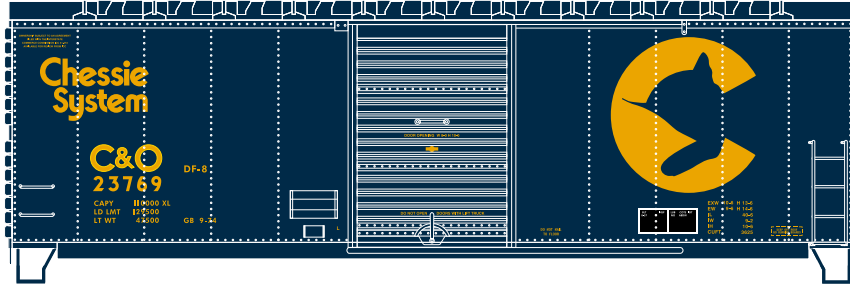

\$27.98 SRP

Visit Your Local Retailer | Visit www.athearn.com | Call 1.800.338.4639

HO 40' Modern Box Car

Announced 03.25.16
Orders Due: 04.22.16

ETA: January 2017

Chessie System

Era: 1970s+

ATH14611 HO RTR 40' Modern Box, Chessie #23769
 ATH14612 HO RTR 40' Modern Box, Chessie #23770
 ATH14613 HO RTR 40' Modern Box, Chessie #23785

All Road Names

MODEL FEATURES:

- Fully assembled and ready for your layout
- Weighted for optimum performance
- Razor sharp painting and printing
- 33" Wheels with RP25 contours operate on all popular brands of track