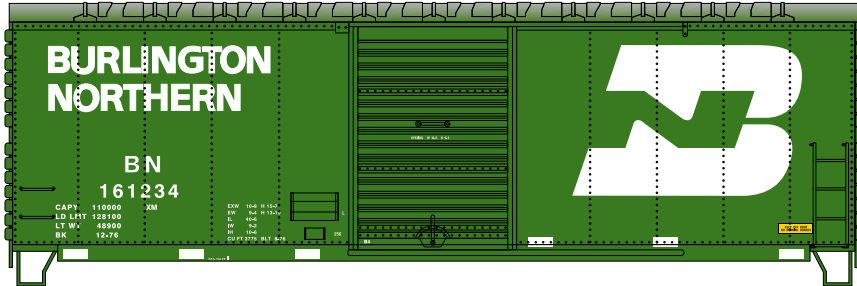

ATH14605	HO RTR 40' Modern Box, BN #161234
ATH14606	HO RTR 40' Modern Box, BN #161502
ATH14607	HO RTR 40' Modern Box, BN #161643