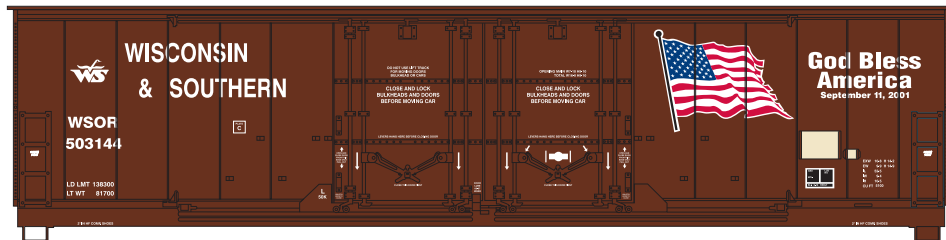

Announced: 6-22-10
Orders Due: 7-16-10
ETA: November 2010

Wisconsin Southern Commemorative Box Cars

___ 96921 WSOR #503052 We Support Our Troops \$21.98

___ 96922 WSOR #503081 A Day America Will Never Forget \$21.98