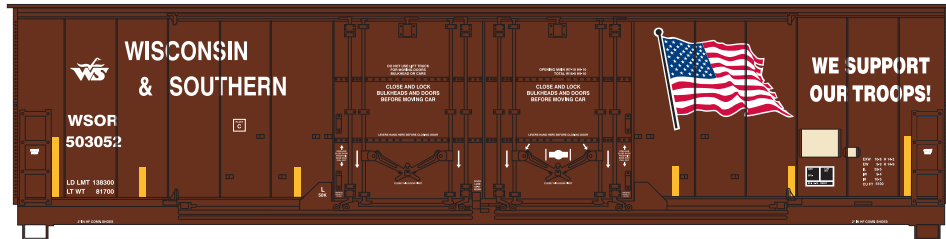

Announced: 6-22-10
Orders Due: 7-16-10
ETA: November 2010

Wisconsin Southern Commemorative Box Cars

___ 96921 WSOR #503052 We Support Our Troops \$21.98

___ 96922 WSOR #503081 A Day America Will Never Forget \$21.98