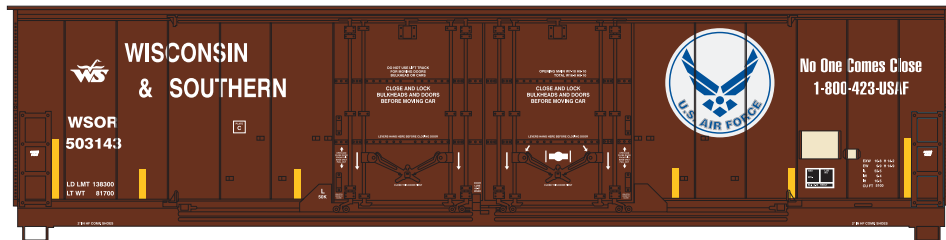

___ 96924 WSOR #503143 United States Air Force $21.98

Era: 2001 - Present

- Fully assembled
- Razor-sharp printing and painting
- McHenry® scale knuckle spring couplers
- Separately applied grab irons, ladders, stirrup steps, brake wheel, brake stand and underbody details
- Perfect for small home layouts
- RP25 profile machined 33" metal wheel sets
- Weighted for optimum performance

Athearn Trains • 2883 East Spring Street • Suite 100 • Long Beach, CA • 90806
310-763-7140 • fax 562-427-0536 • www.athearn.com