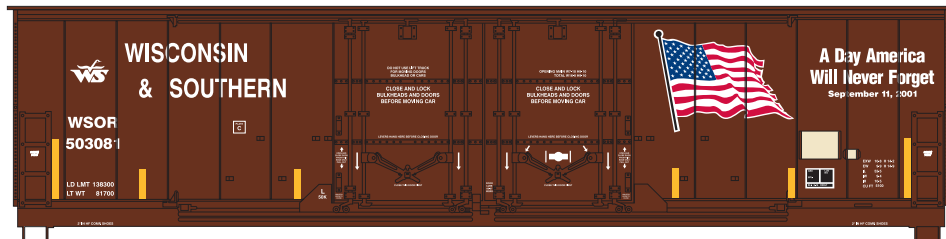

Announced: 6-22-10
Orders Due: 7-16-10
ETA: November 2010

Wisconsin Southern Commemorative Box Cars

___ 96921 WSOR #503052 We Support Our Troops \$21.98

___ 96922 WSOR #503081 A Day America Will Never Forget \$21.98