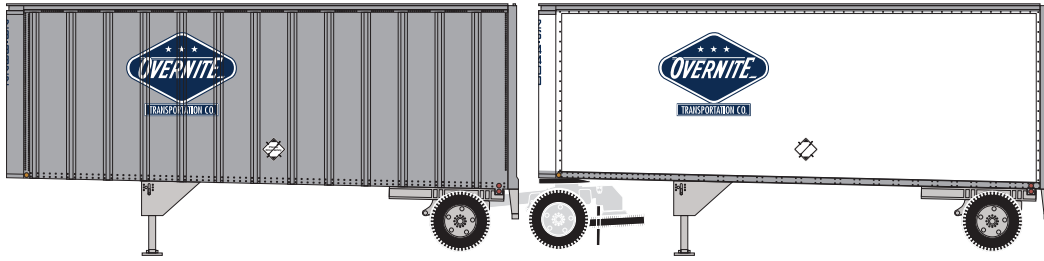

HO 28' Trailers w/ Dolly

Announced: 10.24.14
Orders Due: 11.28.14

ETA: July 2015

Overnite

Era: 1960-1990

ATH91053

28-3322 & #26-4400