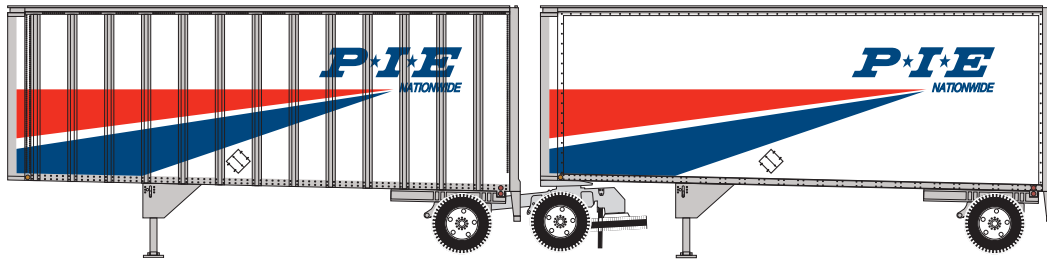

PIE

Era: 1960-1990

ATH91044

99-2434 & #93-2759