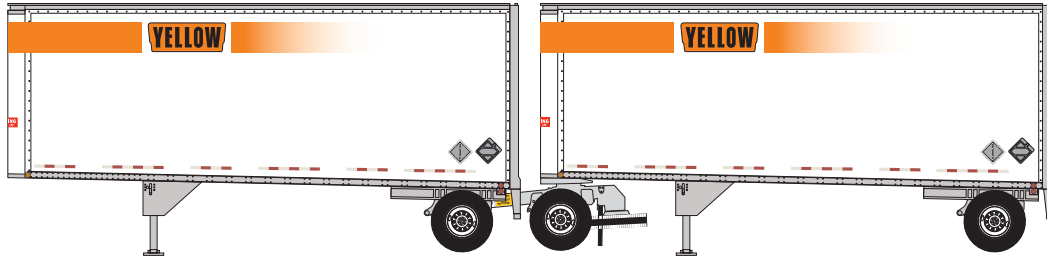

HO 28' Trailers w/ Dolly

Announced: 10.24.14
Orders Due: 11.28.14

ETA: July 2015

Yellow

Era: 1960-1990

ATH91018

#122089 & #122114

PIE