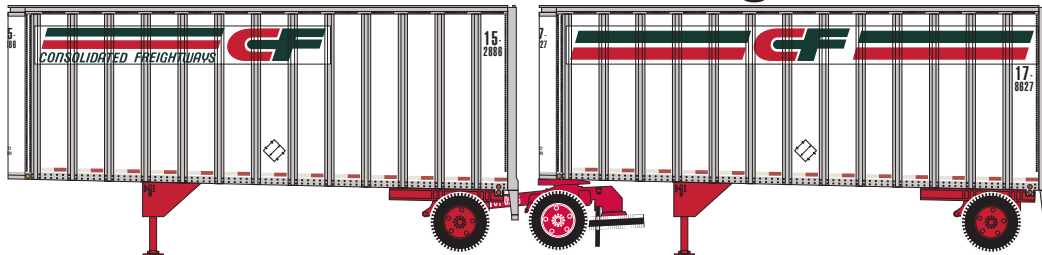

Consolidated Freight

Era: 1960-1990

ATH91052

#15-2888 & #17-8627

$36.98

Visit Your Local Retailer | Visit www.athearn.com | Call 1.800.338.4639